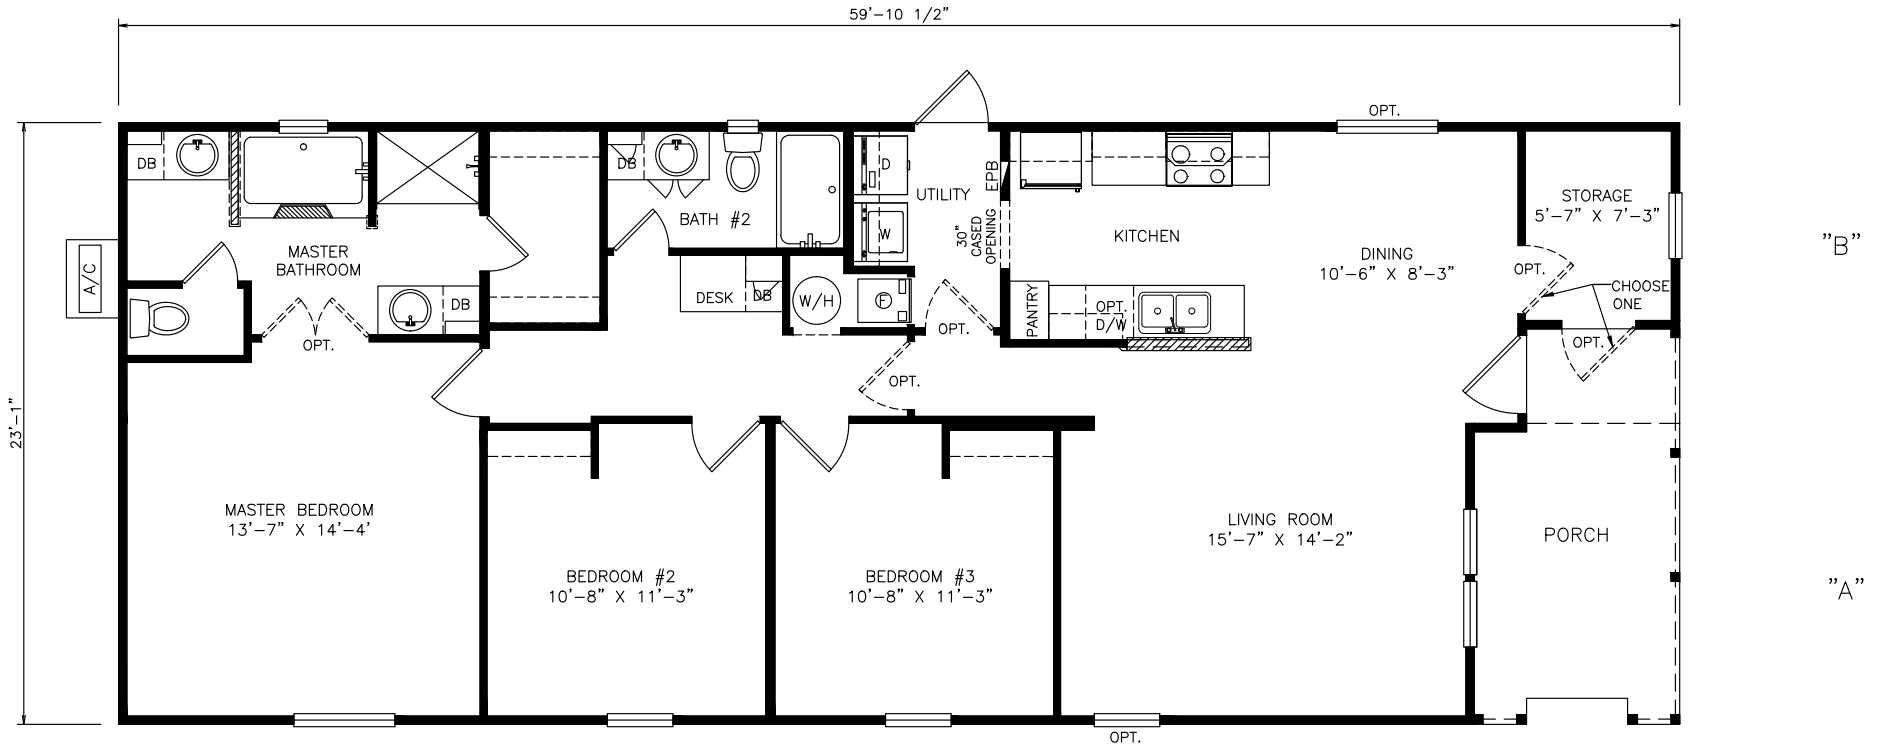

# Brexton

Select Series

1,276 SQ. FT. (Approximate) 3 Bedroom, 2 Bath

Last Updated: 11-5-21