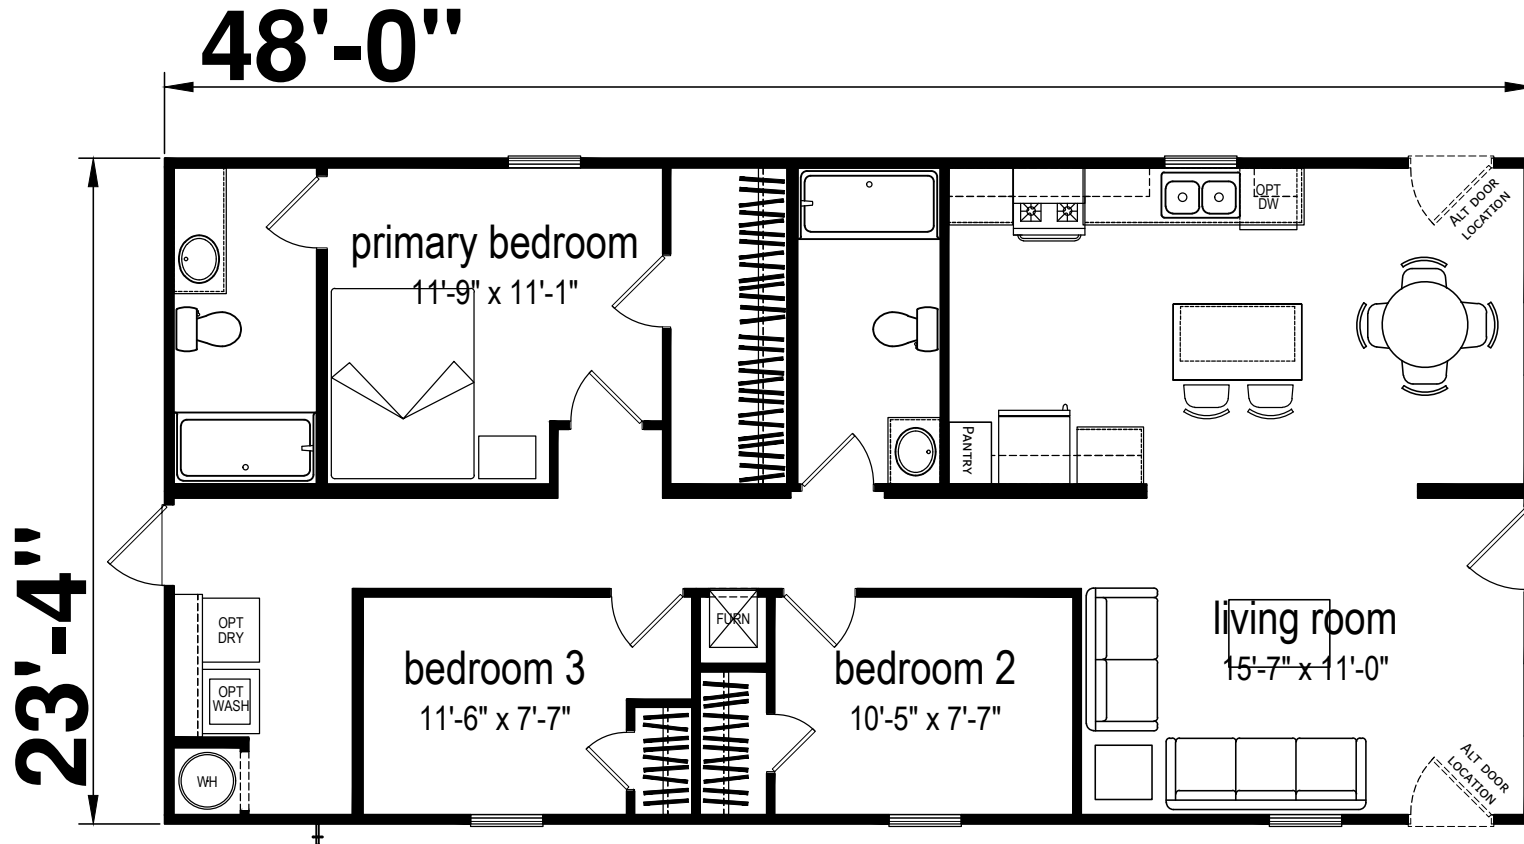

# Campti

Prime Series by Champion Homes | Benton, KY  
 1,120 SQ. FT. (Approximate) 3 Bedroom, 2 Bath

Last Updated: 8-22-23

**FACTORY SELECT HOMES**  
 535 Highway 35 South  
 Carthage, MS 39051

**FactoryDirectHousing.com | 1-800-965-9278**