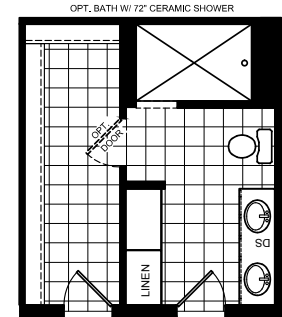

Catawba

Ridgecrest Series by Champion Homes | Dresden, TN

2,001 SQ. FT. (Approximate) 4 Bedroom, 2 Bath

Last Updated: 1-5-21

FACTORY SELECT HOMES
535 Highway 35 South
Carthage, MS 39051

FactoryBuiltHomesDirect.com | 1-800-965-9278