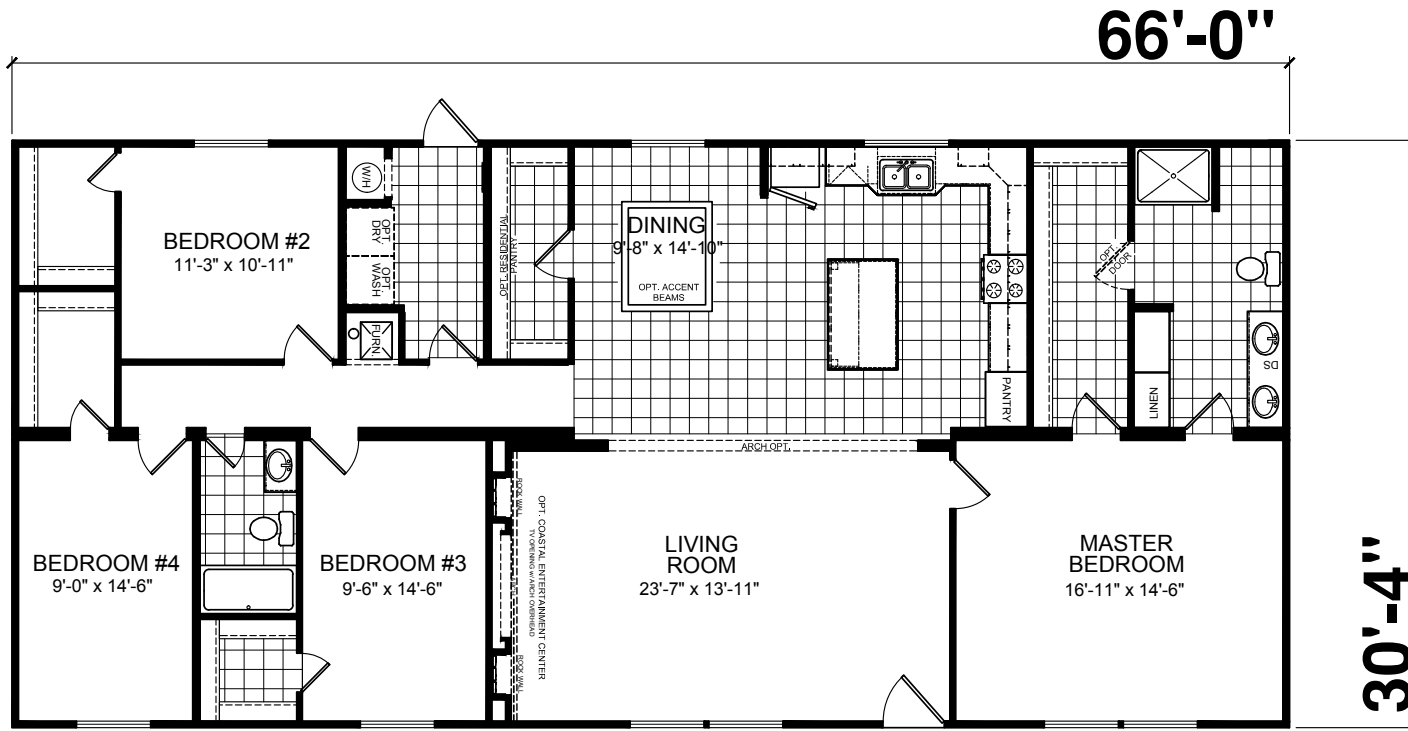

Catawba

Ridgecrest Series by Champion Homes | Dresden, TN

2,001 SQ. FT. (Approximate) 4 Bedroom, 2 Bath

Last Updated: 1-5-21

FACTORY SELECT HOMES
535 Highway 35 South
Carthage, MS 39051

FactoryBuiltHomesDirect.com | 1-800-965-9278