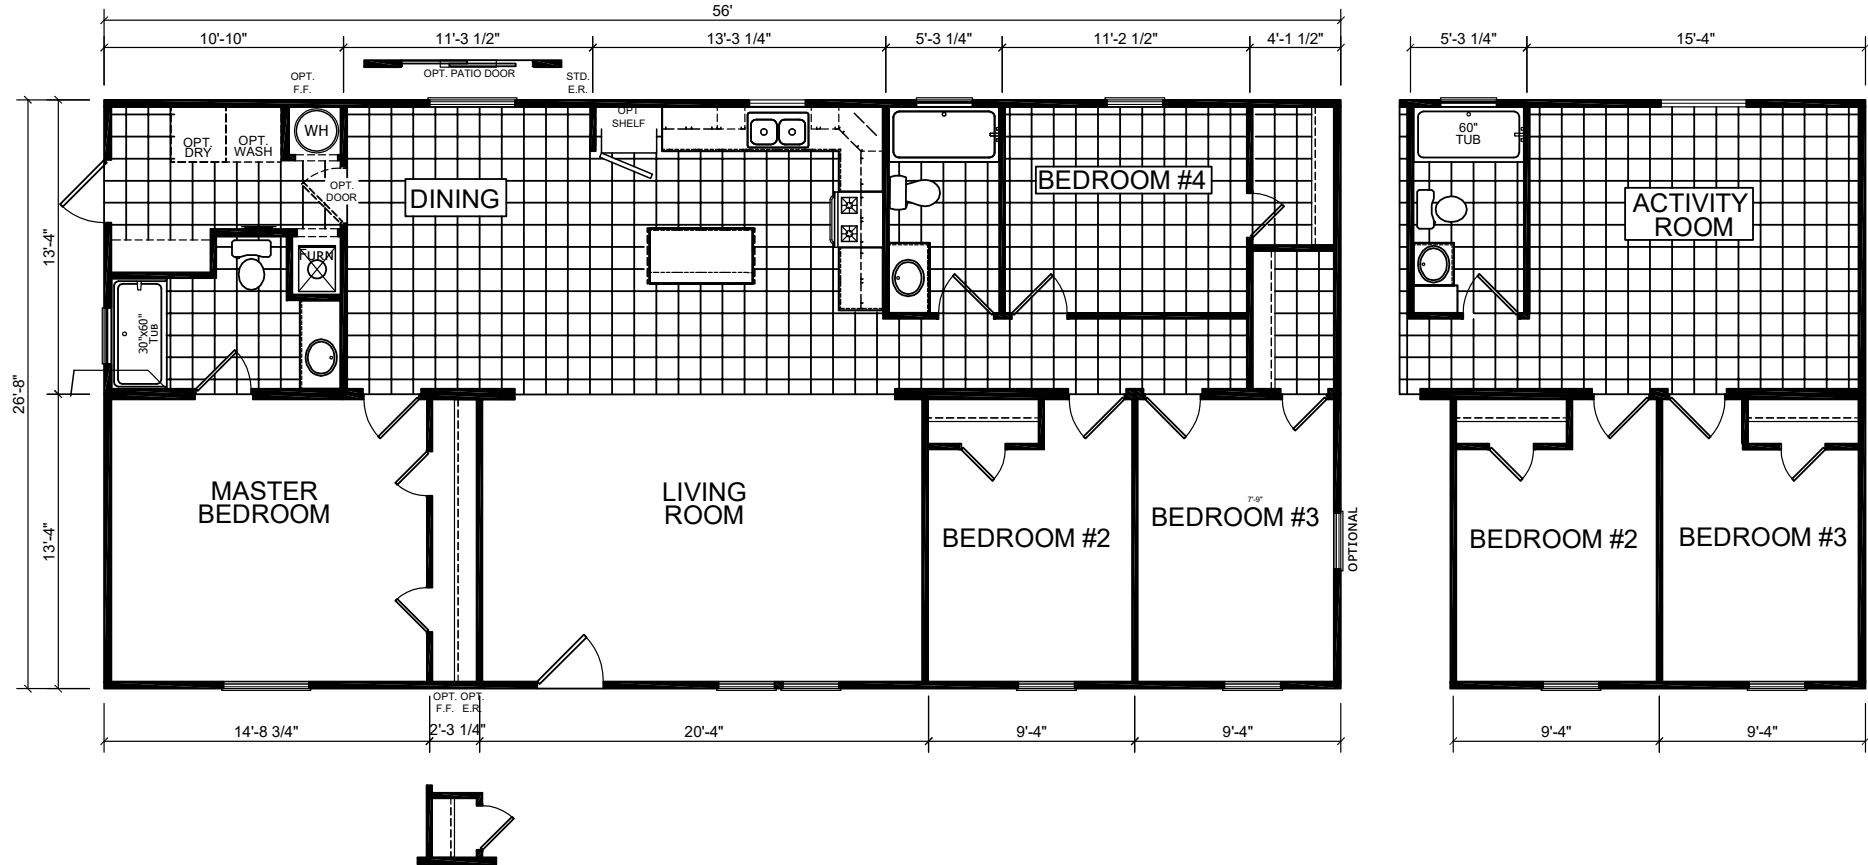

Cielo

Commonwealth Series by Champion Homes | Dresden, TN

1,493 SQ. FT. (Approximate) 4 Bedroom, 2 Bath

Last Updated: 6-1-21

FACTORY SELECT HOMES
535 Highway 35 South
Carthage, MS 39051

FactoryDirectHousing.com | 1-800-965-9278