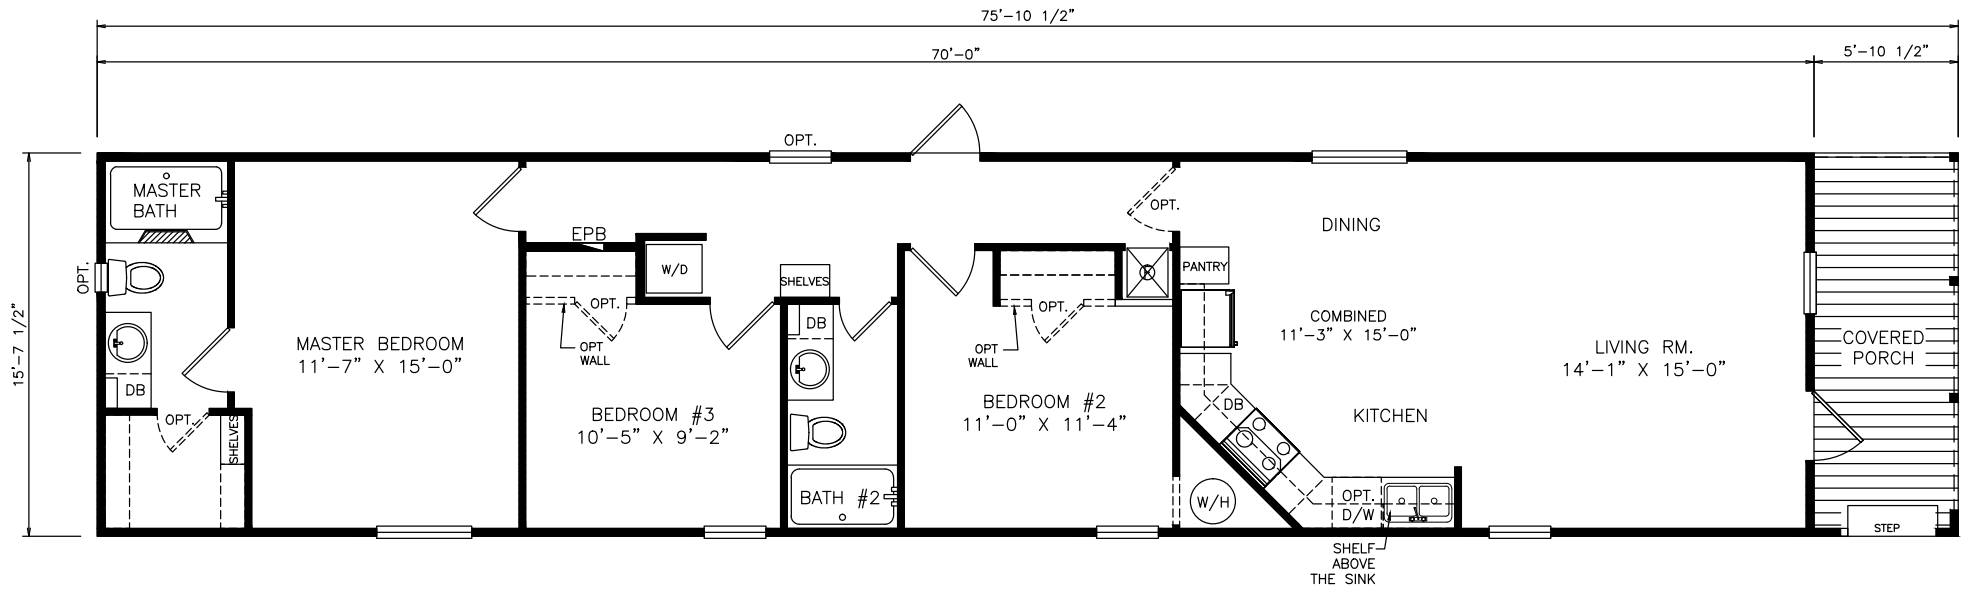

Cotton

Classic Series

1,193 SQ. FT. (Approximate) 3 Bedroom, 2 Bath

Last Updated: 11-4-21

FACTORY SELECT HOMES

535 Highway 35 South
Carthage, MS 39051

FactoryDirectHousing.com | 1-800-965-9278

IMPORTANT: Alta Cima Corp reserves the right to modify, cancel or substitute products or features of this event at any time without prior notice or obligation. Pictures and other promotional materials are representative and may depict or contain floor plans, square footages, elevations, options, upgrades, extra design features, decorations, floor coverings, specialty light fixtures, custom paint and wall coverings, window treatments, landscaping, sound and alarm systems, furnishings, appliances, and other designer/decorator features and amenities that are not included as part of the home and/or may not be available at all locations. Home, pricing and community information is subject to change, and homes to prior sale, at any time without notice or obligation. ©2020 Alta Cima Corp. All rights reserved.