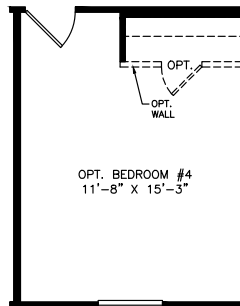

Darnell

Classic Series

1,746 SQ. FT. (Approximate) 3 Bedroom, 2 Bath

Last Updated: 11-4-21

FACTORY SELECT HOMES

535 Highway 35 South
Carthage, MS 39051

FactoryDirectHousing.com | 1-800-965-9278

IMPORTANT: Alta Cima Corp reserves the right to modify, cancel or substitute products or features of this event at any time without prior notice or obligation. Pictures and other promotional materials are representative and may depict or contain floor plans, square footages, elevations, options, upgrades, extra design features, decorations, floor coverings, specialty light fixtures, custom paint and wall coverings, window treatments, landscaping, sound and alarm systems, furnishings, appliances, and other designer/decorator features and amenities that are not included as part of the home and/or may not be available at all locations. Home, pricing and community information is subject to change, and homes to prior sale, at any time without notice or obligation. ©2020 Alta Cima Corp. All rights reserved.