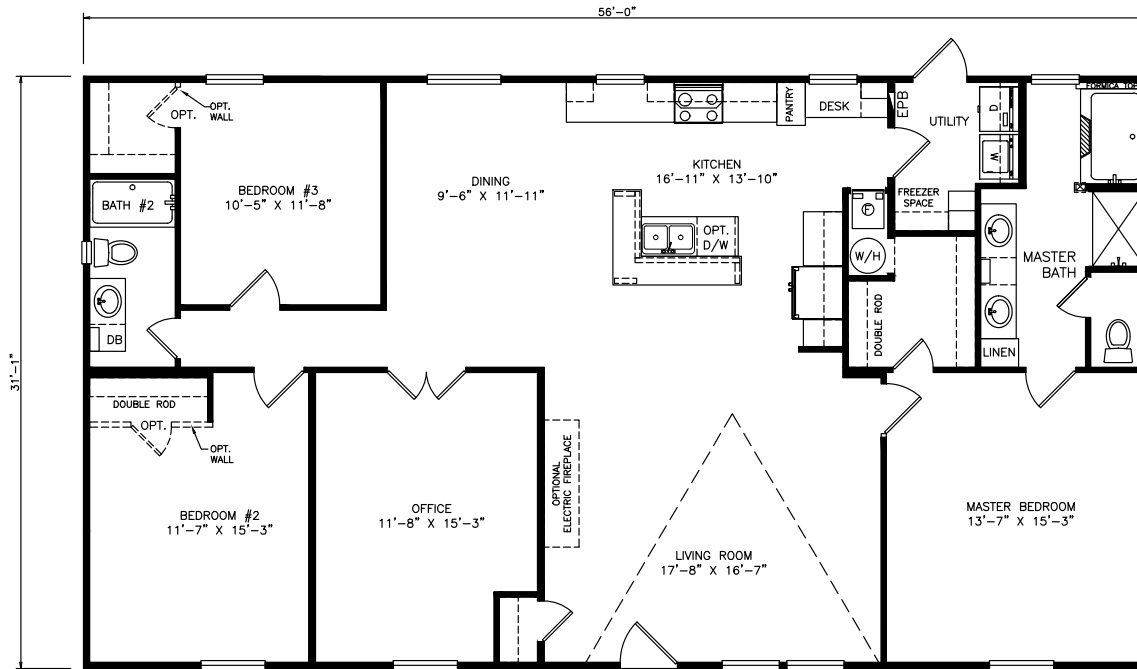

Darnell

Classic Series

1,746 SQ. FT. (Approximate) 3 Bedroom, 2 Bath

Last Updated: 11-4-21

FACTORY SELECT HOMES

535 Highway 35 South
Carthage, MS 39051

FactoryDirectHousing.com | 1-800-965-9278

IMPORTANT: Alta Cima Corp reserves the right to modify, cancel or substitute products or features of this event at any time without prior notice or obligation. Pictures and other promotional materials are representative and may depict or contain floor plans, square footages, elevations, options, upgrades, extra design features, decorations, floor coverings, specialty light fixtures, custom paint and wall coverings, window treatments, landscaping, sound and alarm systems, furnishings, appliances, and other designer/decorator features and amenities that are not included as part of the home and/or may not be available at all locations. Home, pricing and community information is subject to change, and homes to prior sale, at any time without notice or obligation. ©2020 Alta Cima Corp. All rights reserved.