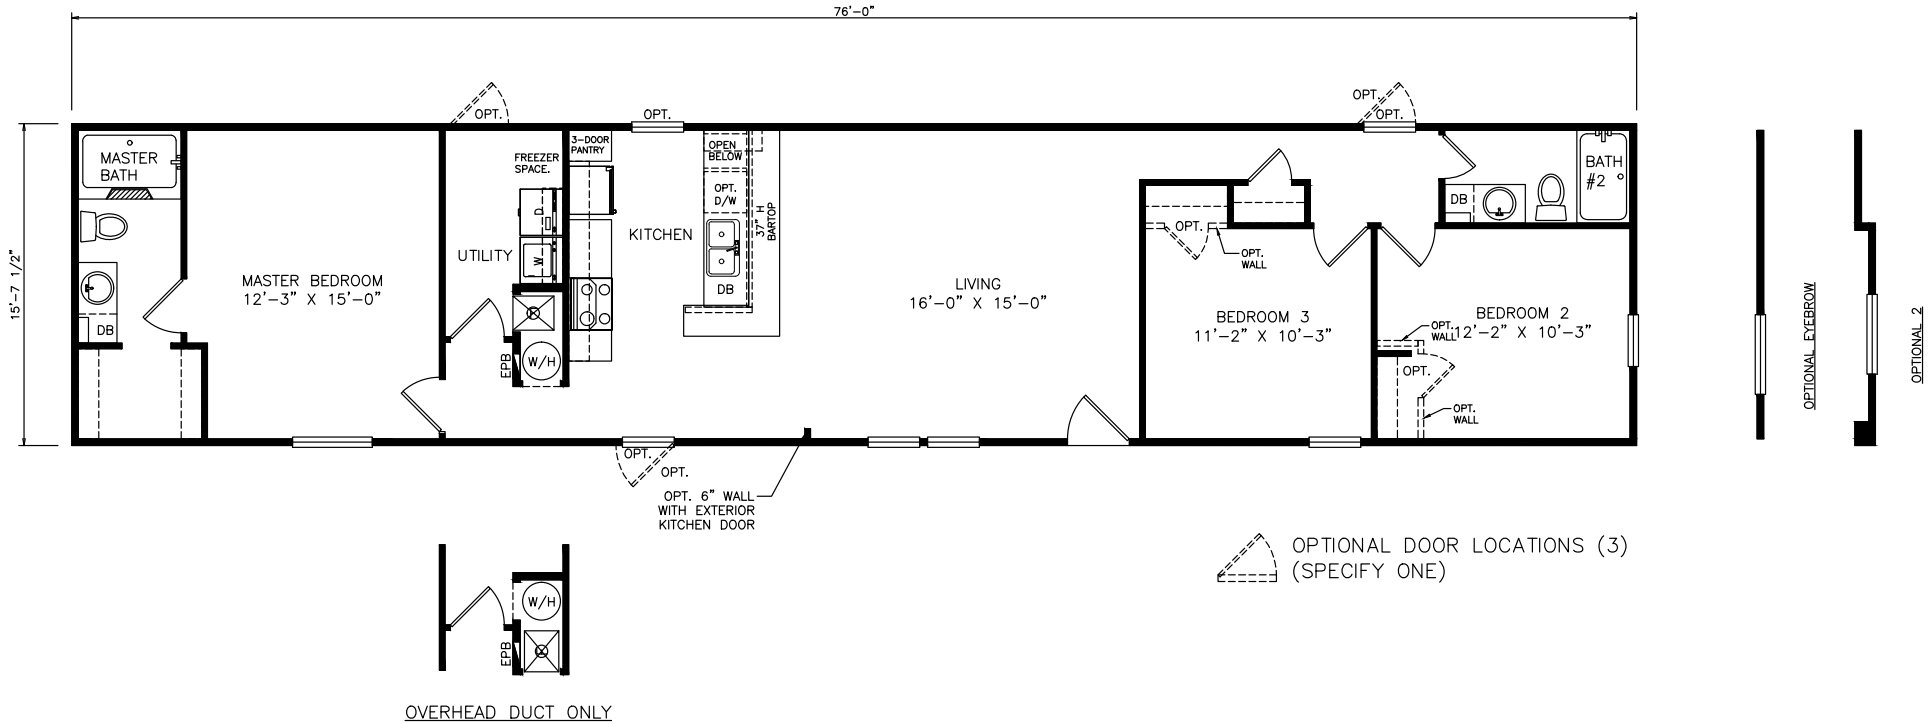

# Dexterton

Select Series

1,193 SQ. FT. (Approximate) 3 Bedroom, 2 Bath

Last Updated: 11-5-21

**FACTORY SELECT HOMES**

535 Highway 35 South  
Carthage, MS 39051

**FactoryDirectHousing.com | 1-800-965-9278**