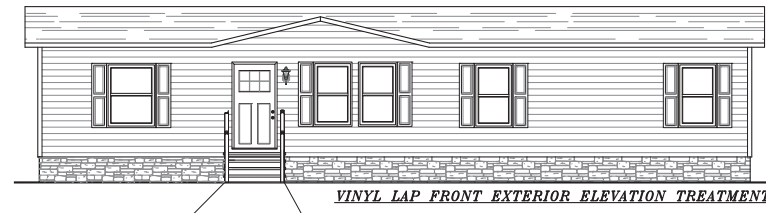

Elin

Epic Collection Series

1,475 SQ. FT. (Approximate) 4 Bedroom, 2 Bath

Last Updated: 6-23-23

FACTORY SELECT HOMES

535 Highway 35 South
Carthage, MS 39051

FactoryDirectHousing.com | 1-800-965-9278

IMPORTANT: Alta Cima Corp reserves the right to modify, cancel or substitute products or features of this event at any time without prior notice or obligation. Pictures and other promotional materials are representative and may depict or contain floor plans, square footages, elevations, options, upgrades, extra design features, decorations, floor coverings, specialty light fixtures, custom paint and wall coverings, window treatments, landscaping, sound and alarm systems, furnishings, appliances, and other designer/decorator features and amenities that are not included as part of the home and/or may not be available at all locations. Home, pricing and community information is subject to change, and homes to prior sale, at any time without notice or obligation. ©2020 Alta Cima Corp. All rights reserved.