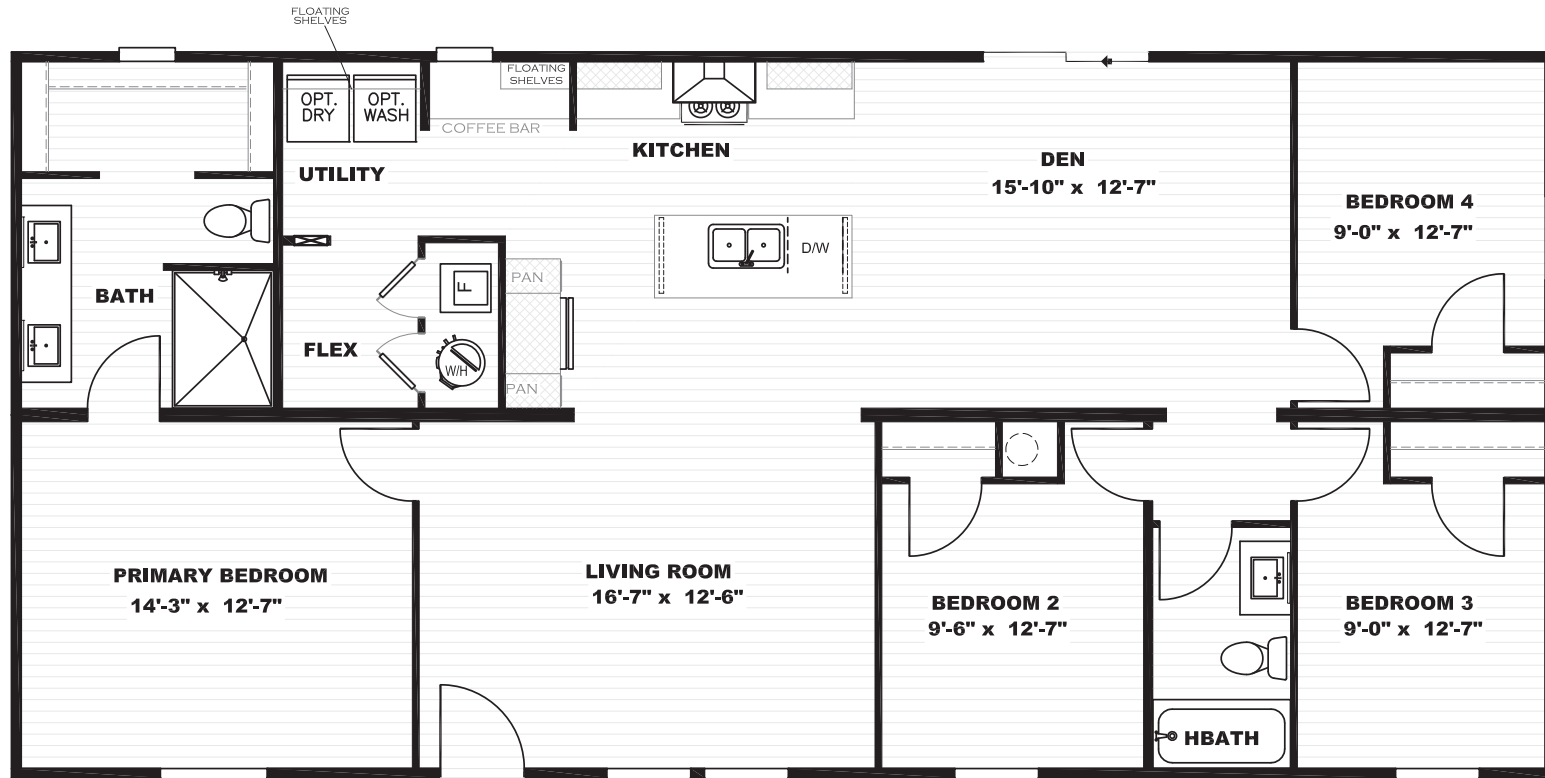

Elin

Epic Collection Series

1,475 SQ. FT. (Approximate) 4 Bedroom, 2 Bath

Last Updated: 6-23-23

FACTORY SELECT HOMES

535 Highway 35 South
Carthage, MS 39051

FactoryDirectHousing.com | 1-800-965-9278

IMPORTANT: Alta Cima Corp reserves the right to modify, cancel or substitute products or features of this event at any time without prior notice or obligation. Pictures and other promotional materials are representative and may depict or contain floor plans, square footages, elevations, options, upgrades, extra design features, decorations, floor coverings, specialty light fixtures, custom paint and wall coverings, window treatments, landscaping, sound and alarm systems, furnishings, appliances, and other designer/decorator features and amenities that are not included as part of the home and/or may not be available at all locations. Home, pricing and community information is subject to change, and homes to prior sale, at any time without notice or obligation. ©2020 Alta Cima Corp. All rights reserved.