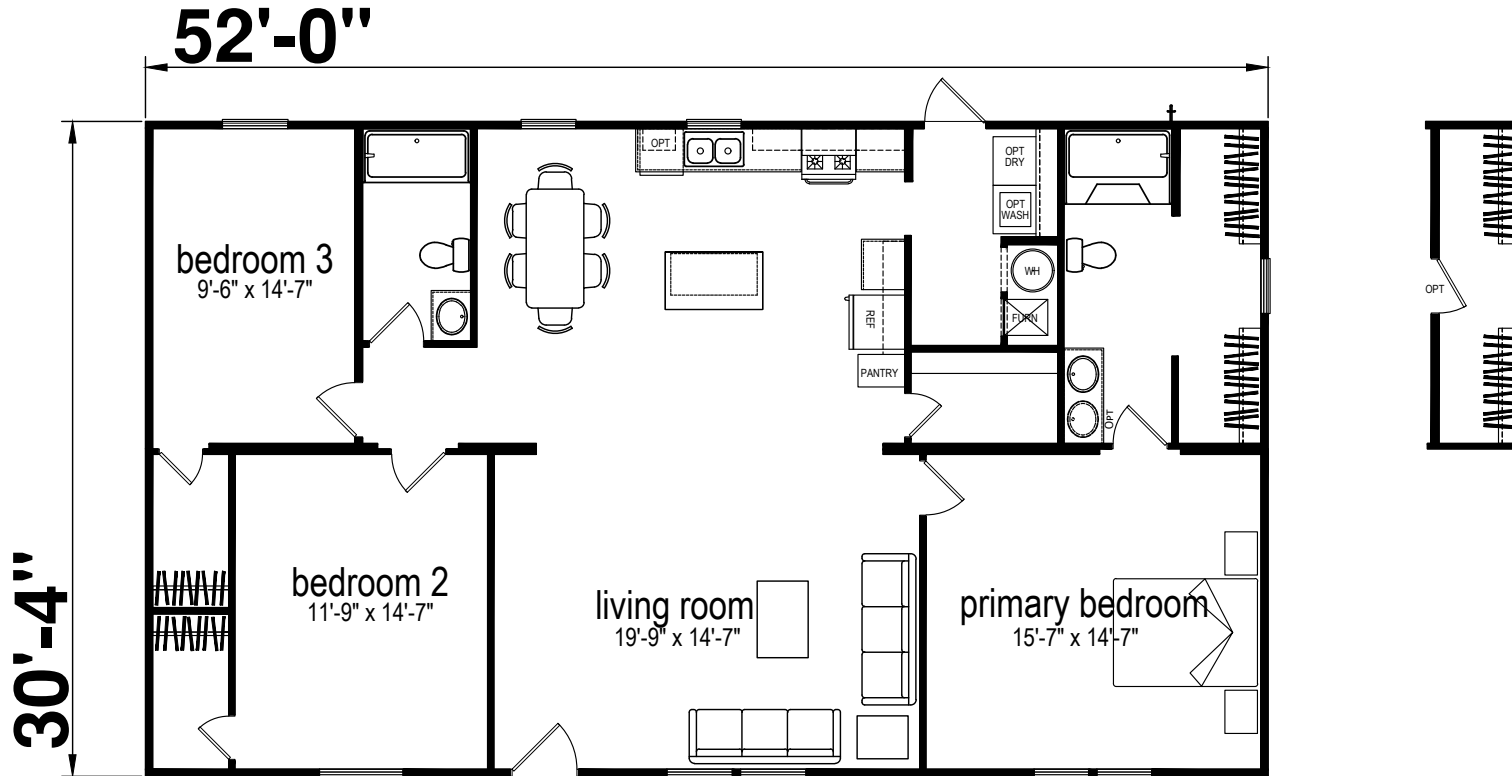

Ellsworth

Prime Series by Champion Homes | Benton, KY
 1,577 SQ. FT. (Approximate) 3 Bedroom, 2 Bath

Last Updated: 8-22-23

FACTORY SELECT HOMES
 535 Highway 35 South
 Carthage, MS 39051

FactoryDirectHousing.com | 1-800-965-9278