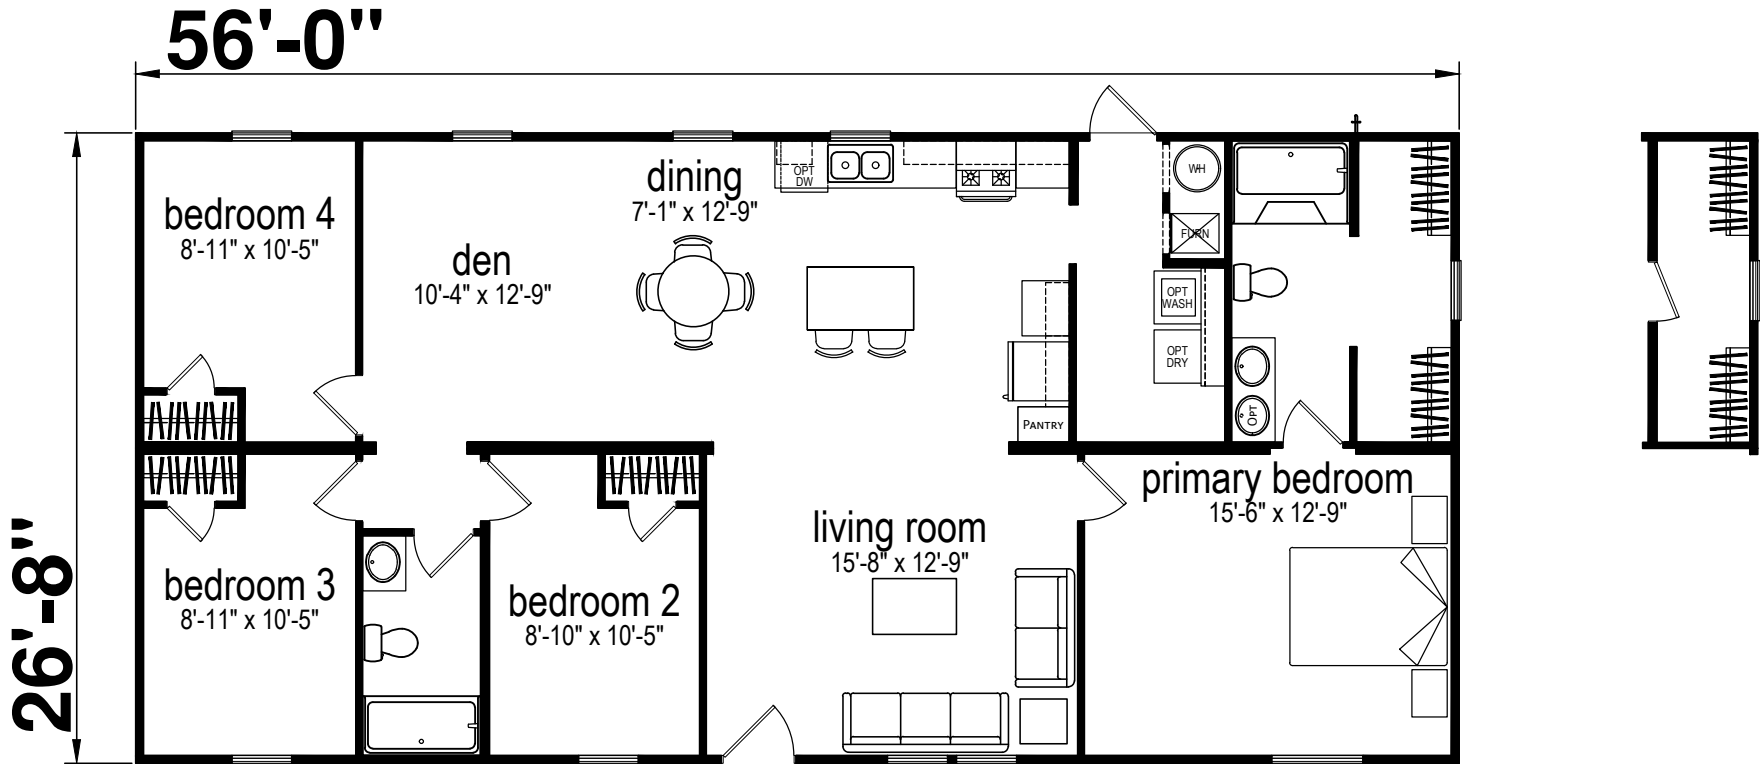

Galveston

Prime Series by Champion Homes | Benton, KY

1,493 SQ. FT. (Approximate) 4 Bedroom, 2 Bath

Last Updated: 8-22-23

FACTORY SELECT HOMES
535 Highway 35 South
Carthage, MS 39051

FactoryDirectHousing.com | 1-800-965-9278