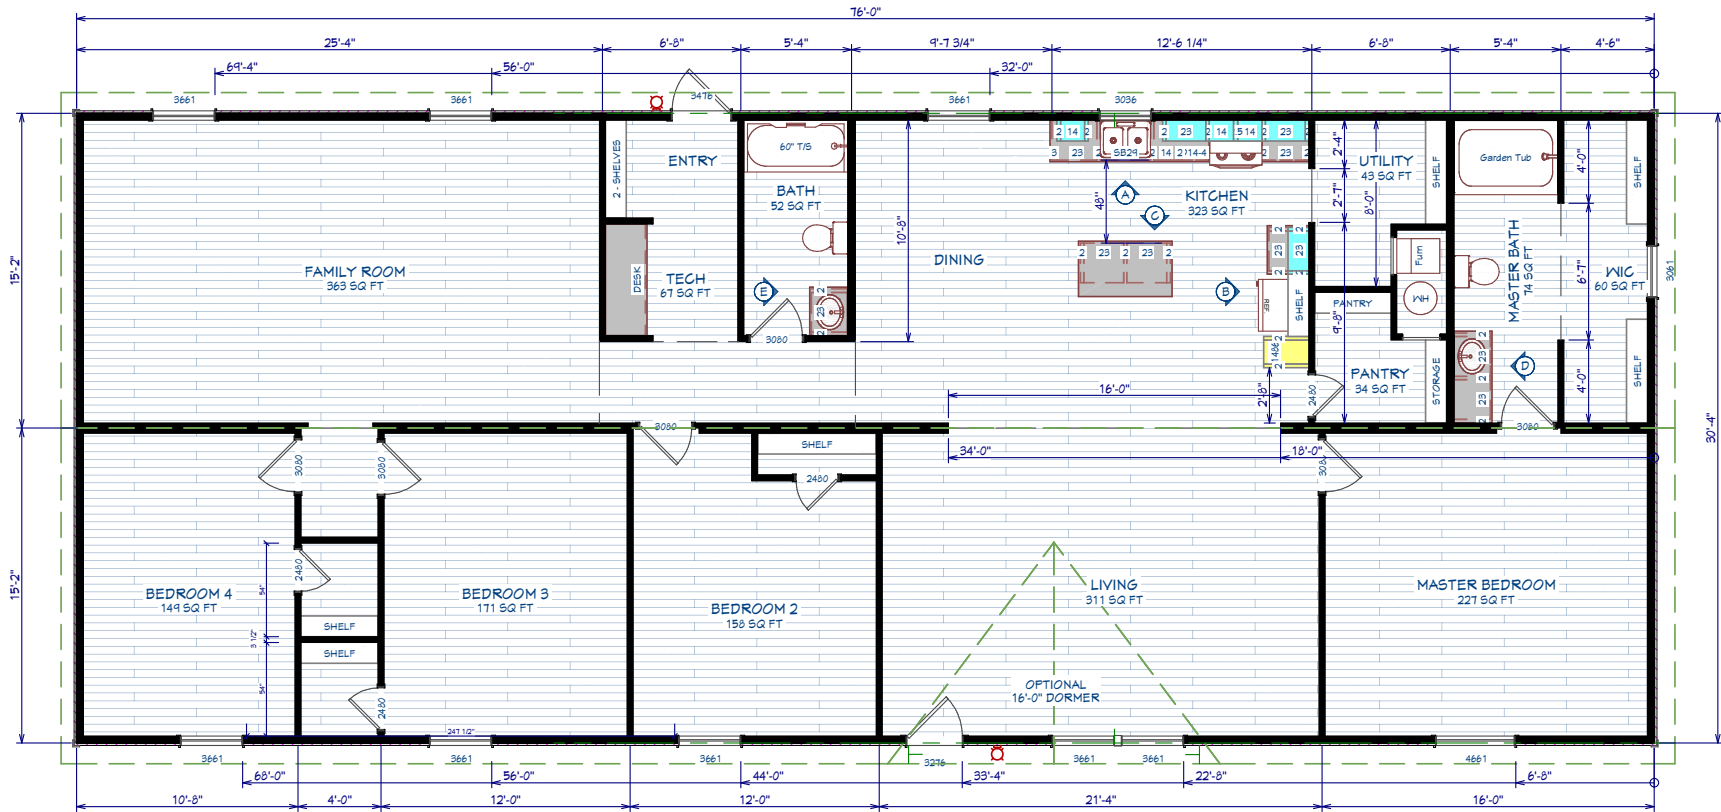

# Glennmoor

Prime Series by Champion Homes | Benton, KY  
 2,305 SQ. FT. (Approximate) 4 Bedroom, 2 Bath

Last Updated: 8-17-22

**FACTORY SELECT HOMES**  
 535 Highway 35 South  
 Carthage, MS 39051

**FactoryDirectHousing.com | 1-800-965-9278**