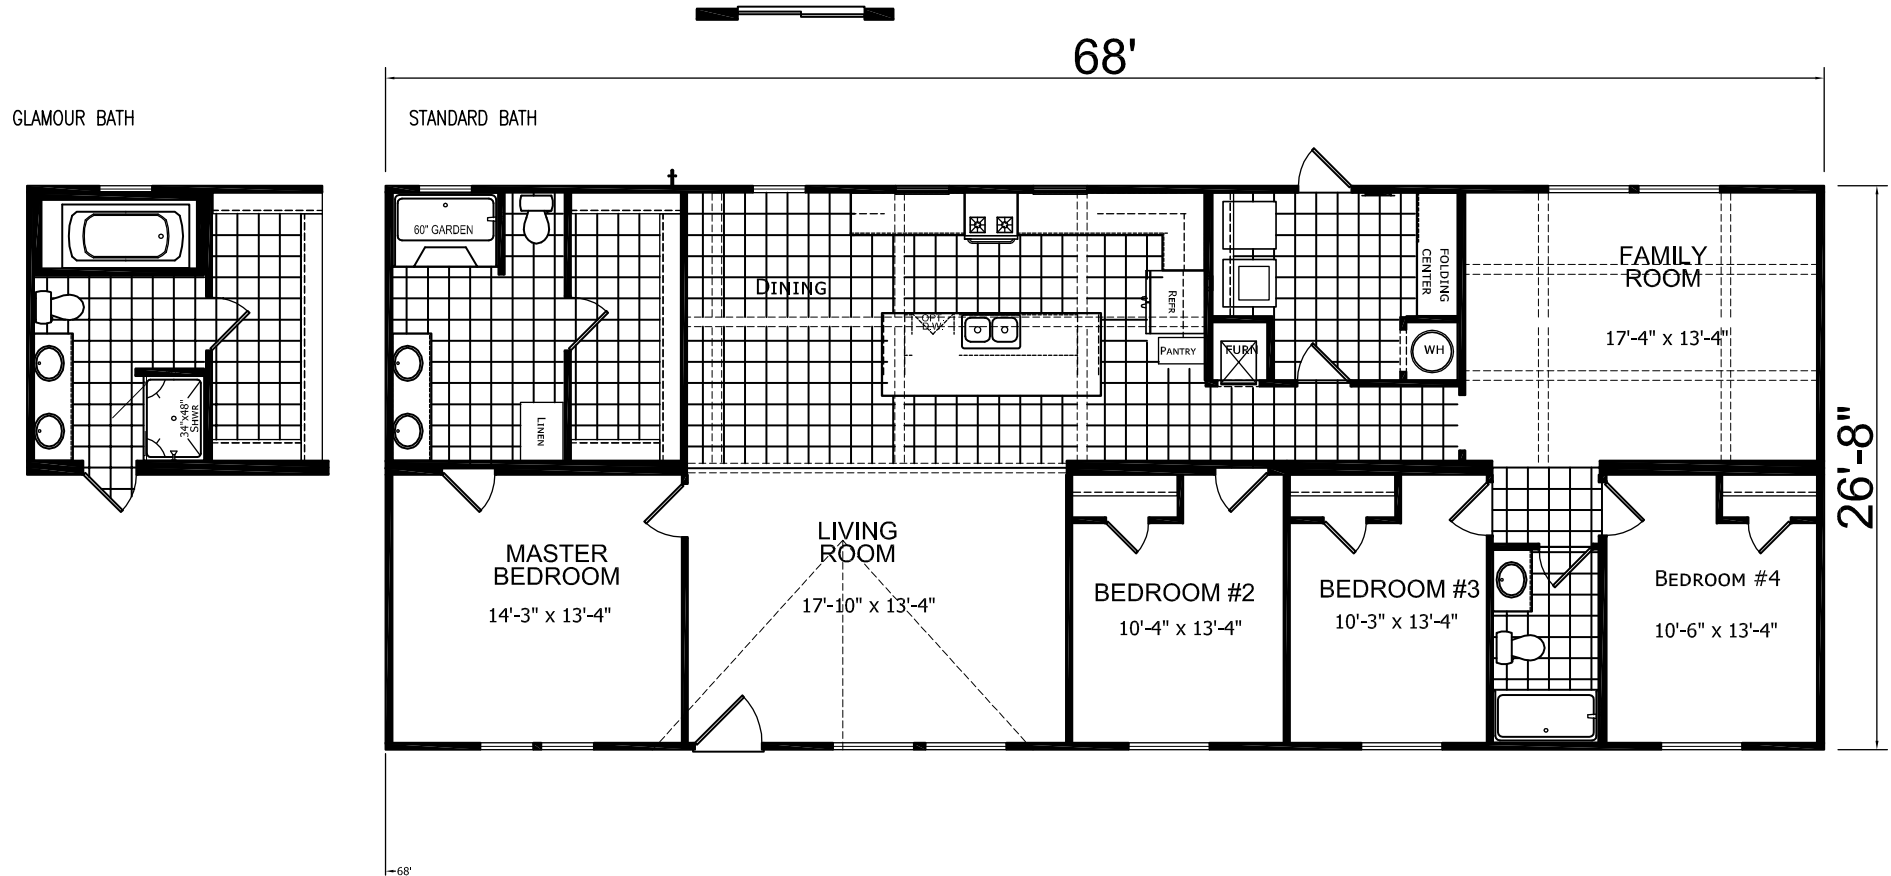

Glennwilde

Commonwealth Series by Champion Homes | Dresden, TN

1,904 SQ. FT. (Approximate) 4 Bedroom, 2 Bath

Last Updated: 6-1-21

FACTORY SELECT HOMES
535 Highway 35 South
Carthage, MS 39051

FactoryDirectHousing.com | 1-800-965-9278