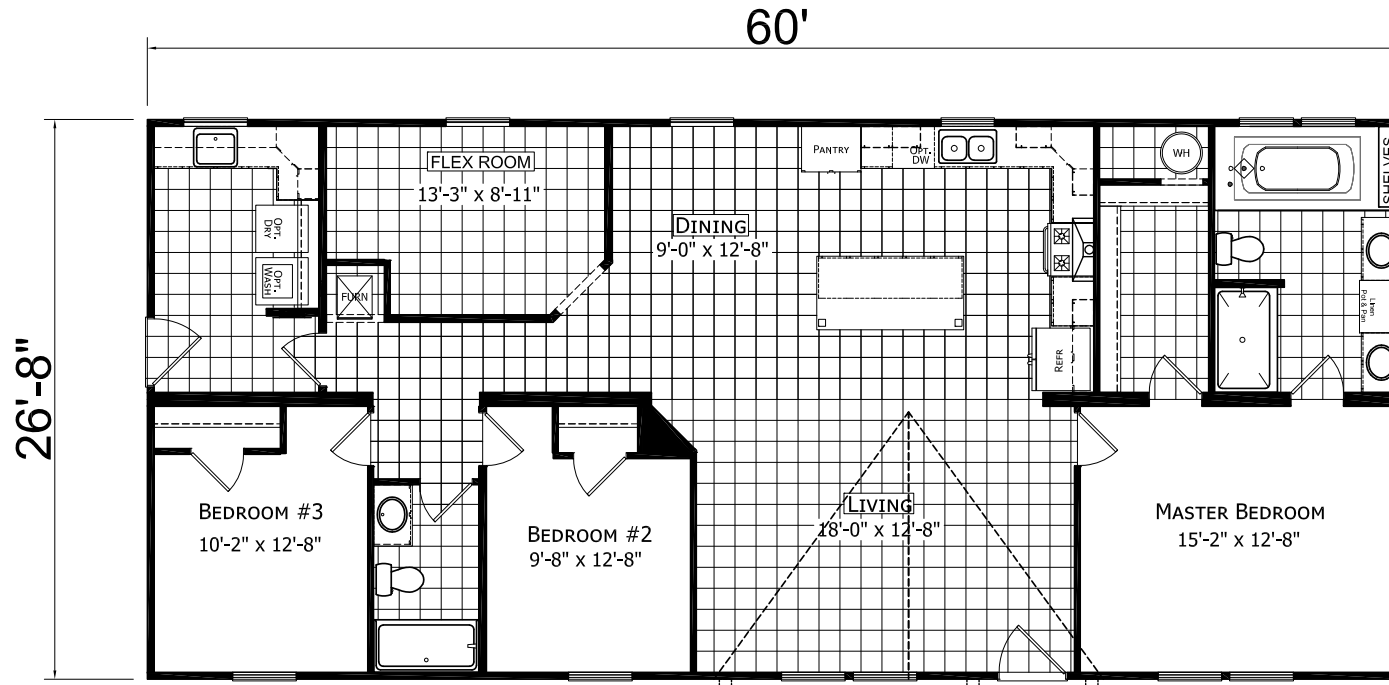

Harrisburg

Ridgecrest Series by Champion Homes | Dresden, TN

1,600 SQ. FT. (Approximate) 3 Bedroom, 2 Bath

Last Updated: 1-5-21

OPTIONAL 4TH BR

OPTIONAL EXTREME GLAMOUR

FACTORY SELECT HOMES
535 Highway 35 South
Carthage, MS 39051