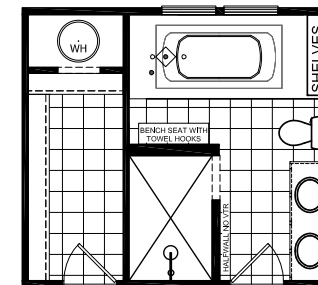

Harrisburg

Ridgecrest Series by Champion Homes | Dresden, TN

1,600 SQ. FT. (Approximate) 3 Bedroom, 2 Bath

Last Updated: 1-5-21

OPTIONAL 4TH BR

OPTIONAL EXTREME GLAMOUR

FACTORY SELECT HOMES
535 Highway 35 South
Carthage, MS 39051