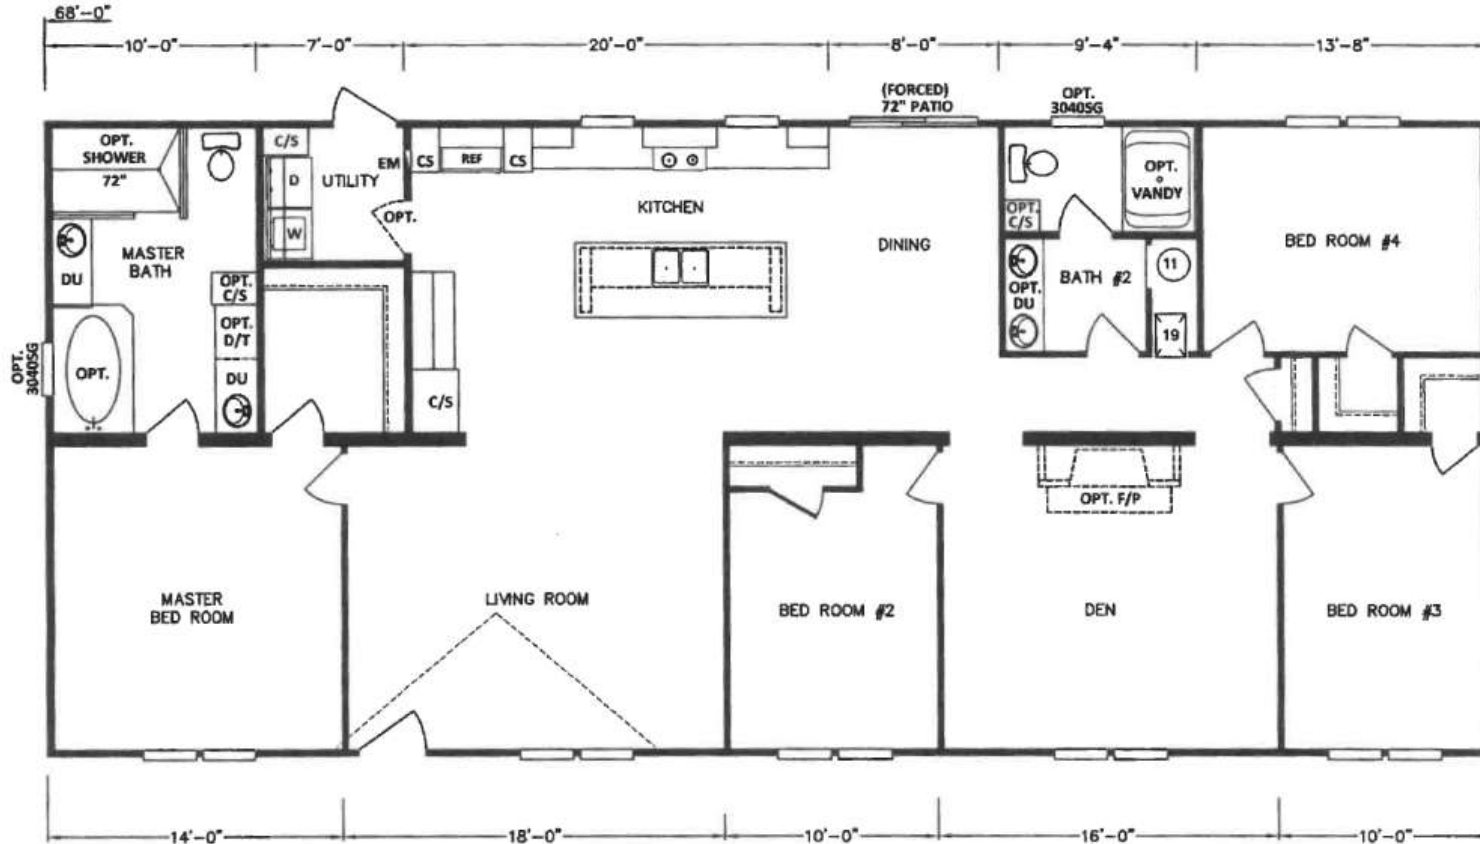

Hattiesburg

MD Series

2,040 SQ. FT. (Approximate) 4 Bedroom, 2 Bath

Last Updated: 2-23-24

FACTORY SELECT HOMES

535 Highway 35 South
Carthage, MS 39051

FactoryDirectHousing.com | 1-800-965-9278

IMPORTANT: Alta Cima Corp reserves the right to modify, cancel or substitute products or features of this event at any time without prior notice or obligation. Pictures and other promotional materials are representative and may depict or contain floor plans, square footages, elevations, options, upgrades, extra design features, decorations, floor coverings, specialty light fixtures, custom paint and wall coverings, window treatments, landscaping, sound and alarm systems, furnishings, appliances, and other designer/decorator features and amenities that are not included as part of the home and/or may not be available at all locations. Home, pricing and community information is subject to change, and homes to prior sale, at any time without notice or obligation. ©2020 Alta Cima Corp. All rights reserved.