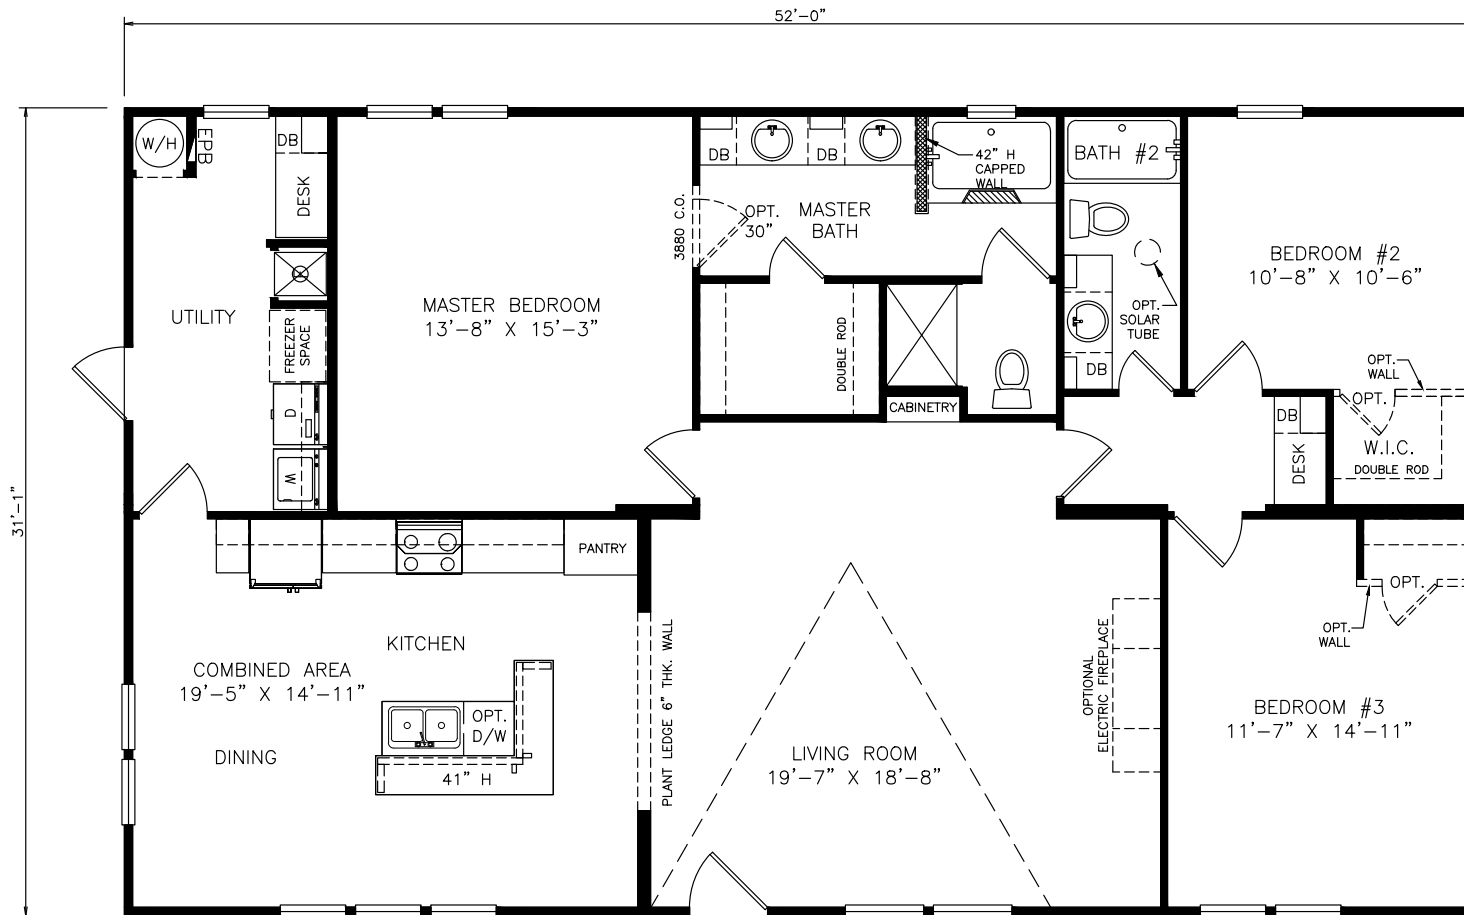

Herberton

Classic Series

1,622 SQ. FT. (Approximate) 3 Bedroom, 2 Bath

Last Updated: 11-4-21

FACTORY SELECT HOMES

535 Highway 35 South
Carthage, MS 39051

FactoryDirectHousing.com | 1-800-965-9278

IMPORTANT: Alta Cima Corp reserves the right to modify, cancel or substitute products or features of this event at any time without prior notice or obligation. Pictures and other promotional materials are representative and may depict or contain floor plans, square footages, elevations, options, upgrades, extra design features, decorations, floor coverings, specialty light fixtures, custom paint and wall coverings, window treatments, landscaping, sound and alarm systems, furnishings, appliances, and other designer/decorator features and amenities that are not included as part of the home and/or may not be available at all locations. Home, pricing and community information is subject to change, and homes to prior sale, at any time without notice or obligation. ©2020 Alta Cima Corp. All rights reserved.