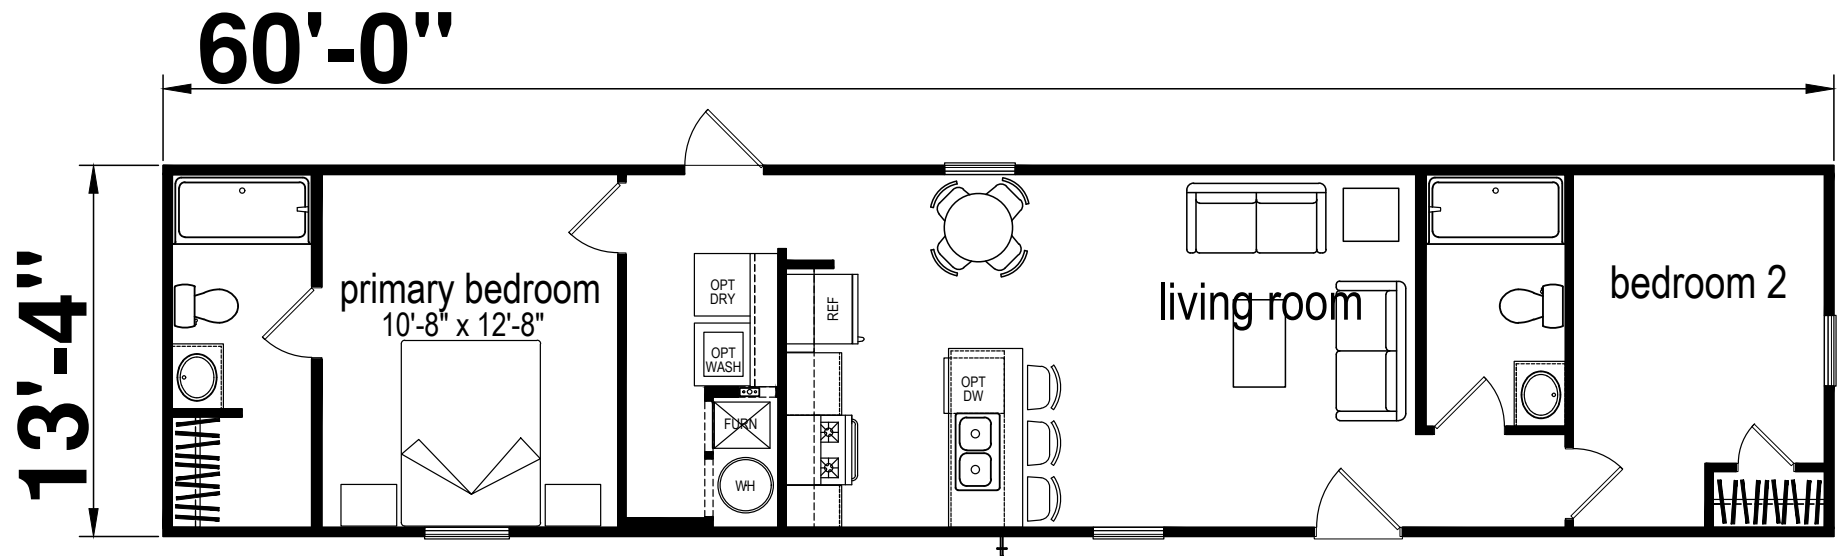

# Jentilly

Prime Series by Champion Homes | Benton, KY  
800 SQ. FT. (Approximate) 2 Bedroom, 2 Bath

Last Updated: 8-22-23

**FACTORY SELECT HOMES**  
535 Highway 35 South  
Carthage, MS 39051

**FactoryDirectHousing.com | 1-800-965-9278**