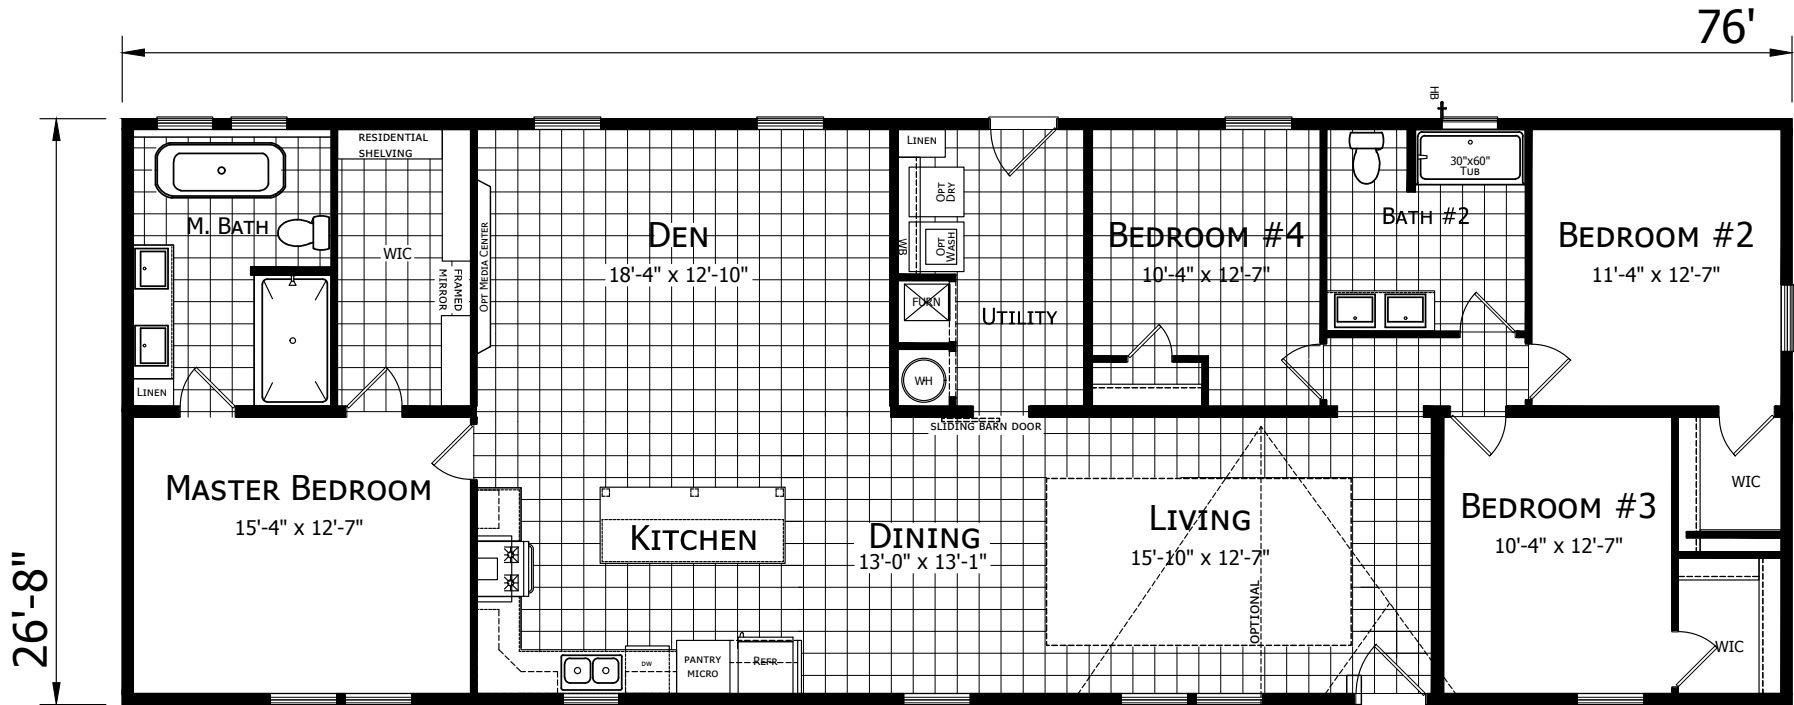

Lefleur

Ascend Series by Champion Homes | Dresden, TN
 2,027 SQ. FT. (Approximate) 4 Bedrooms, 2 Baths

Last Updated: 6-1-21

FACTORY SELECT HOMES
 535 Highway 35 South
 Carthage, MS 39051

FactoryDirectHousing.com | 1-800-965-9278