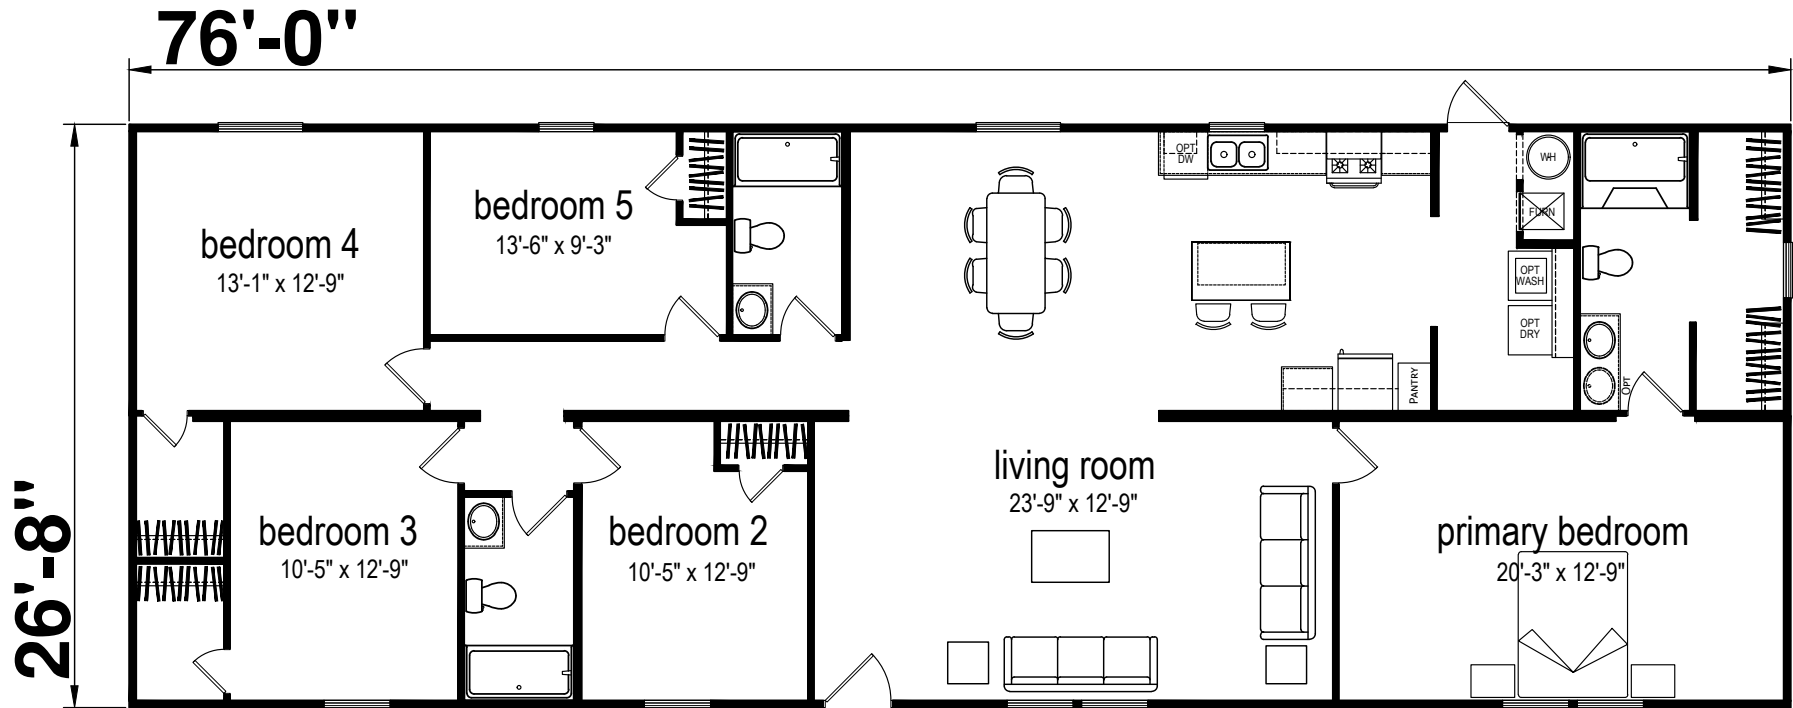

# Mallory

Prime Series by Champion Homes | Benton, KY

2,027 SQ. FT. (Approximate) 5 Bedroom, 3 Bath

Last Updated: 8-22-23