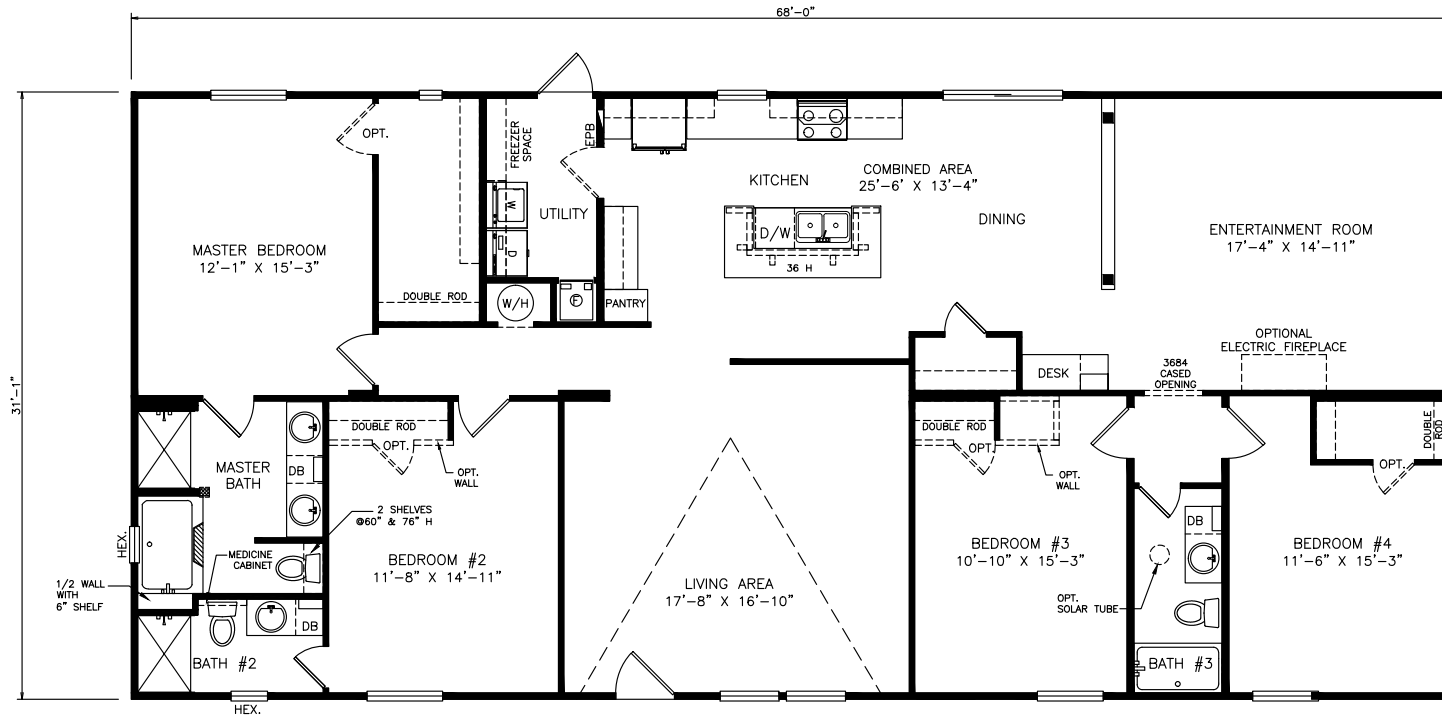

McKey

Classic Series

2,120 SQ. FT. (Approximate) 4 Bedroom, 2 Bath

Last Updated: 11-4-21

OPT. HALF BATH

"B"

"A"

FACTORY SELECT HOMES