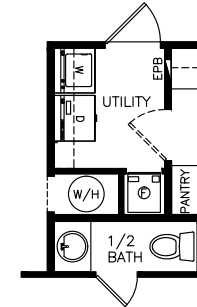

McKey

Classic Series

2,120 SQ. FT. (Approximate) 4 Bedroom, 2 Bath

Last Updated: 11-4-21

OPT. HALF BATH

"B"

"A"

FACTORY SELECT HOMES