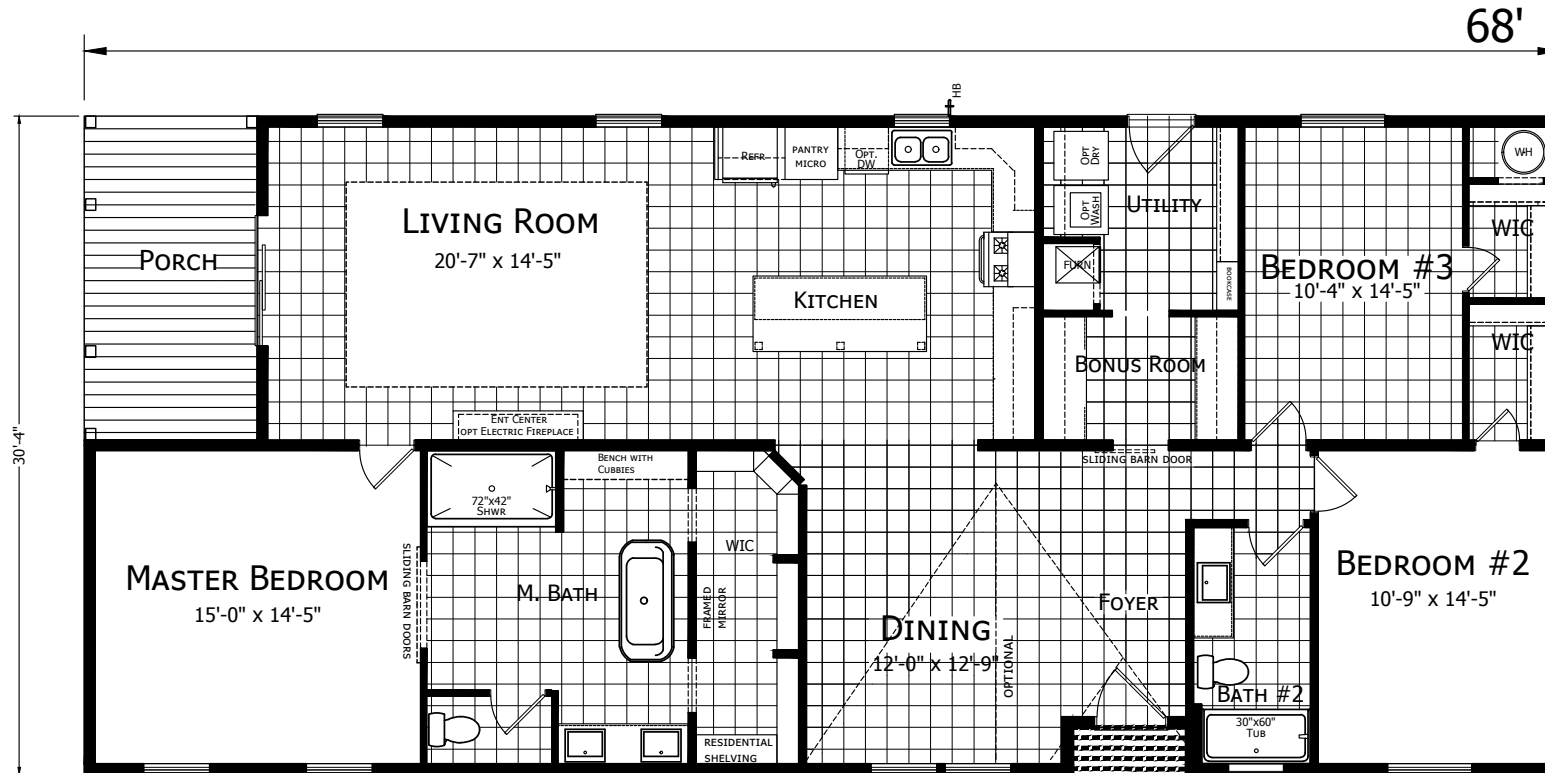

# McLeod

Ascend Series by Champion Homes | Dresden, TN  
 2,063 SQ. FT. (Approximate) 3 Bedrooms, 2 Baths

Last Updated: 6-1-21

**FACTORY SELECT HOMES**  
 535 Highway 35 South  
 Carthage, MS 39051

**FactoryDirectHousing.com | 1-800-965-9278**