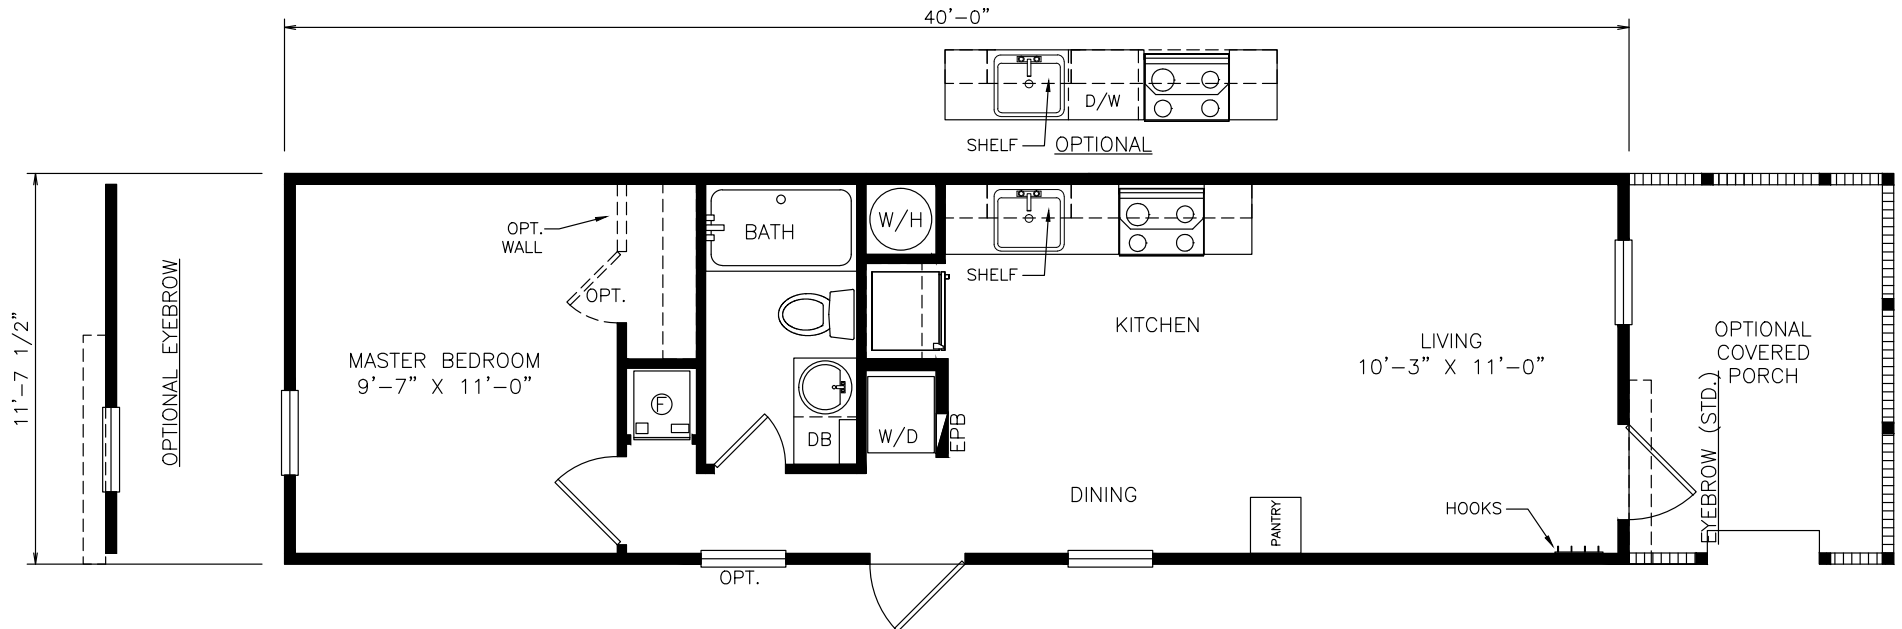

Millsap

Select Series

465 SQ. FT. (Approximate) 1 Bedroom, 1 Bath

Last Updated: 11-5-21

FACTORY SELECT HOMES

535 Highway 35 South
Carthage, MS 39051

FactoryDirectHousing.com | 1-800-965-9278

IMPORTANT: Alta Cima Corp reserves the right to modify, cancel or substitute products or features of this event at any time without prior notice or obligation. Pictures and other promotional materials are representative and may depict or contain floor plans, square footages, elevations, options, upgrades, extra design features, decorations, floor coverings, specialty light fixtures, custom paint and wall coverings, window treatments, landscaping, sound and alarm systems, furnishings, appliances, and other designer/decorator features and amenities that are not included as part of the home and/or may not be available at all locations. Home, pricing and community information is subject to change, and homes to prior sale, at any time without notice or obligation. ©2020 Alta Cima Corp. All rights reserved.