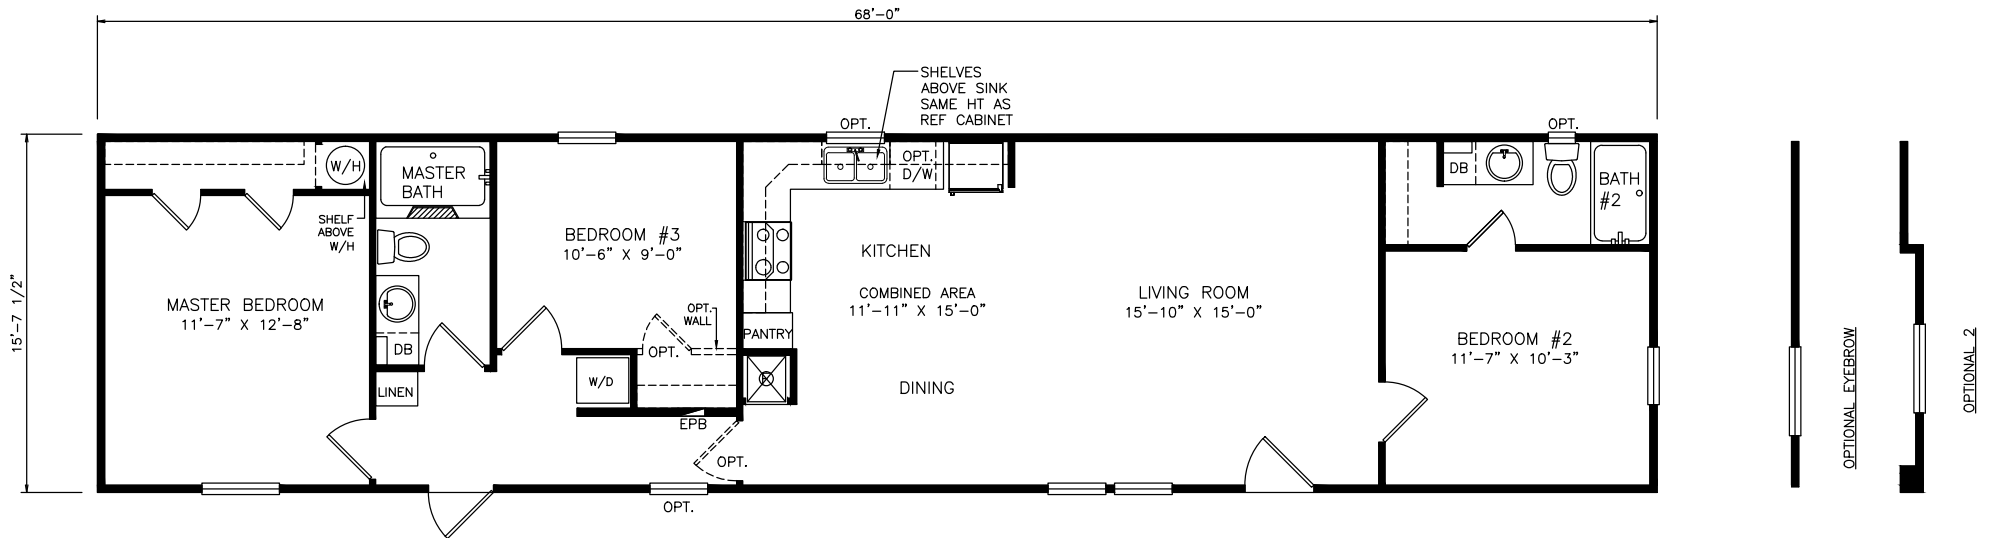

Mosby

Select Series

795 SQ. FT. (Approximate) 3 Bedroom, 2 Bath

Last Updated: 11-5-21

FACTORY SELECT HOMES

535 Highway 35 South
Carthage, MS 39051

FactoryDirectHousing.com | 1-800-965-9278

IMPORTANT: Alta Cima Corp reserves the right to modify, cancel or substitute products or features of this event at any time without prior notice or obligation. Pictures and other promotional materials are representative and may depict or contain floor plans, square footages, elevations, options, upgrades, extra design features, decorations, floor coverings, specialty light fixtures, custom paint and wall coverings, window treatments, landscaping, sound and alarm systems, furnishings, appliances, and other designer/decorator features and amenities that are not included as part of the home and/or may not be available at all locations. Home, pricing and community information is subject to change, and homes to prior sale, at any time without notice or obligation. ©2020 Alta Cima Corp. All rights reserved.