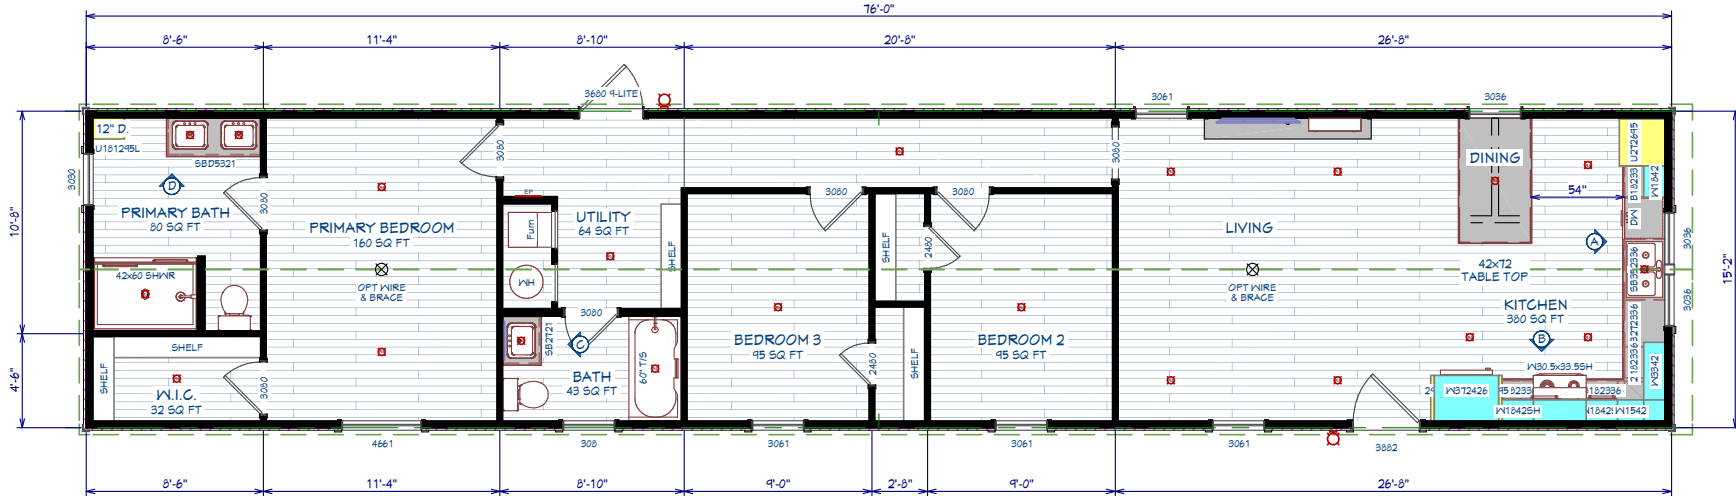

Oswald

Ascend Series by Champion Homes | Dresden, TN

1,153 SQ. FT. (Approximate) 3 Bedrooms, 2 Baths

Last Updated: 9-15-22

PRIMARY BATH #2

FACTORY SELECT HOMES
535 Highway 35 South
Carthage, MS 39051

FactoryDirectHousing.com | 1-800-965-9278