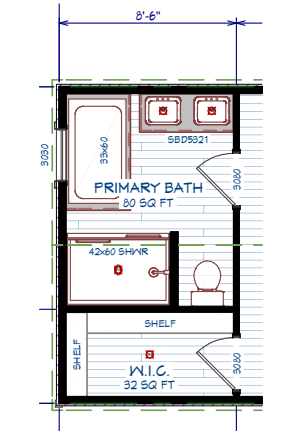

Oswald

Ascend Series by Champion Homes | Dresden, TN

1,153 SQ. FT. (Approximate) 3 Bedrooms, 2 Baths

Last Updated: 9-15-22

PRIMARY BATH #2

FACTORY SELECT HOMES
535 Highway 35 South
Carthage, MS 39051

FactoryDirectHousing.com | 1-800-965-9278