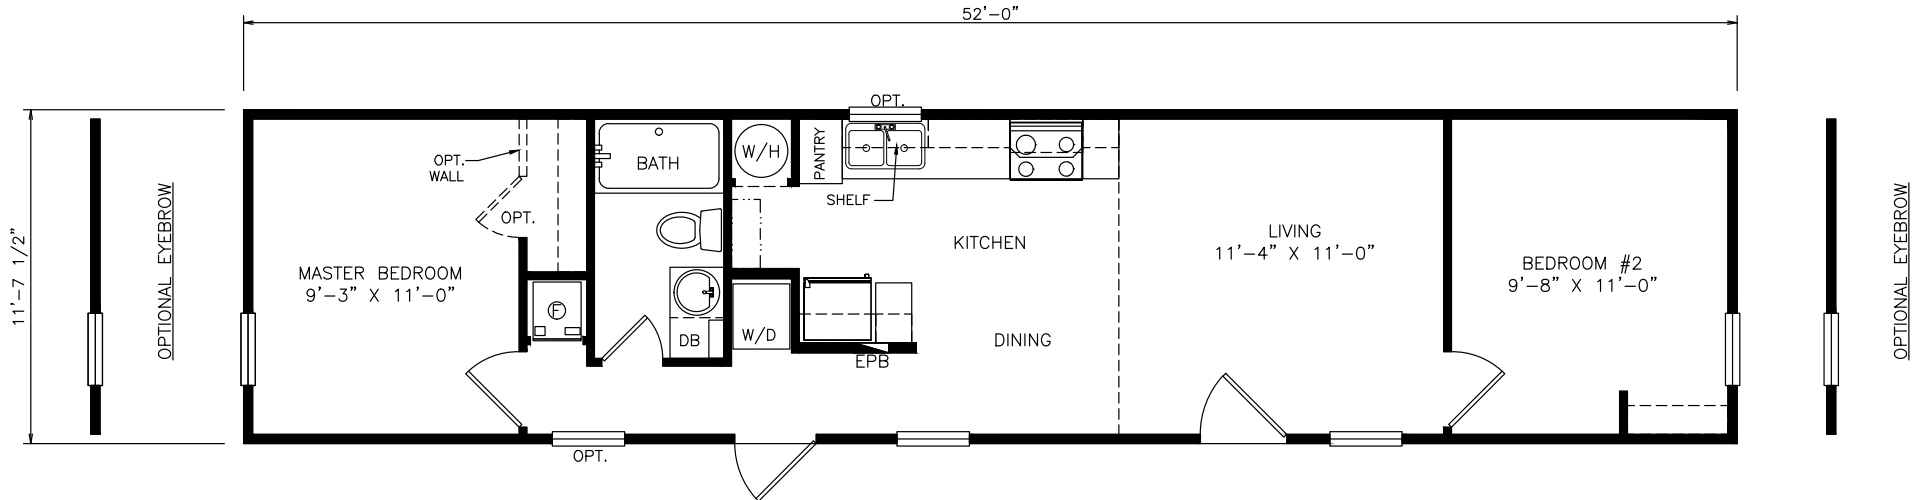

Pemberton

Select Series

608 SQ. FT. (Approximate) 2 Bedroom, 1 Bath

Last Updated: 11-5-21

OPT. DISHWASHER CONFIGURATION

FACTORY SELECT HOMES

535 Highway 35 South
Carthage, MS 39051

FactoryDirectHousing.com | 1-800-965-9278