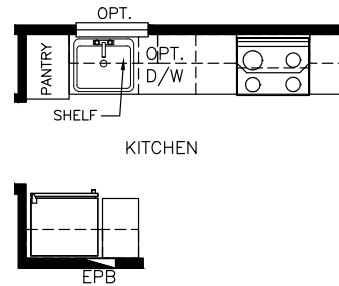

Pemberton

Select Series

608 SQ. FT. (Approximate) 2 Bedroom, 1 Bath

Last Updated: 11-5-21

OPT. DISHWASHER CONFIGURATION

FACTORY SELECT HOMES

535 Highway 35 South
Carthage, MS 39051

FactoryDirectHousing.com | 1-800-965-9278