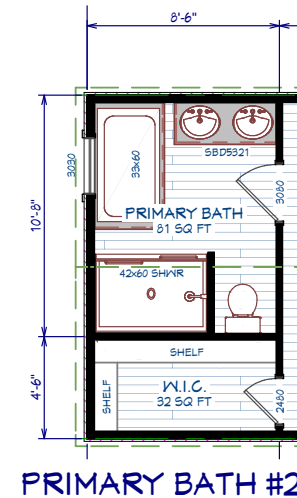

# Penndel

Ascend Series by Champion Homes | Dresden, TN

1,153 SQ. FT. (Approximate) 3 Bedrooms, 2 Baths

Last Updated: 9-15-22

**FACTORY SELECT HOMES**  
535 Highway 35 South  
Carthage, MS 39051

**FactoryDirectHousing.com | 1-800-965-9278**