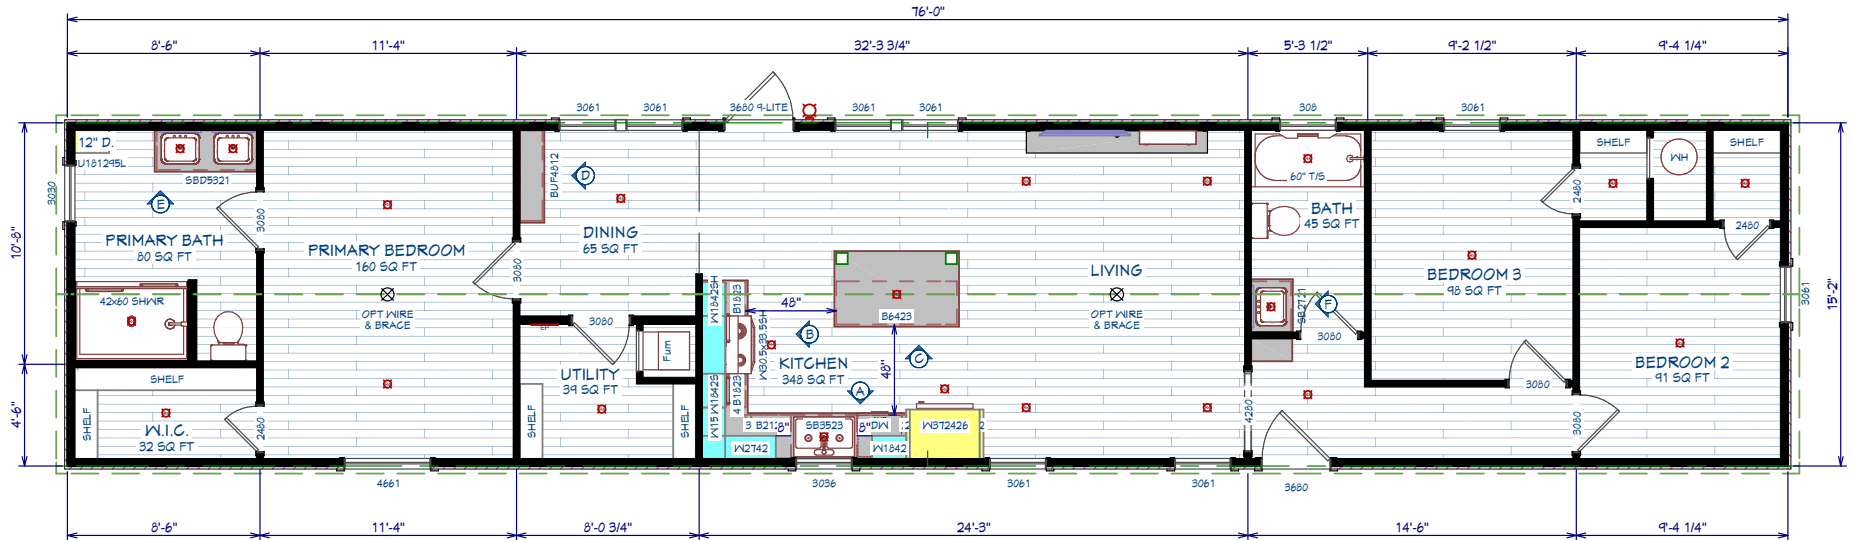

# Penndel

Ascend Series by Champion Homes | Dresden, TN

1,153 SQ. FT. (Approximate) 3 Bedrooms, 2 Baths

Last Updated: 9-15-22

**FACTORY SELECT HOMES**  
535 Highway 35 South  
Carthage, MS 39051

**FactoryDirectHousing.com | 1-800-965-9278**