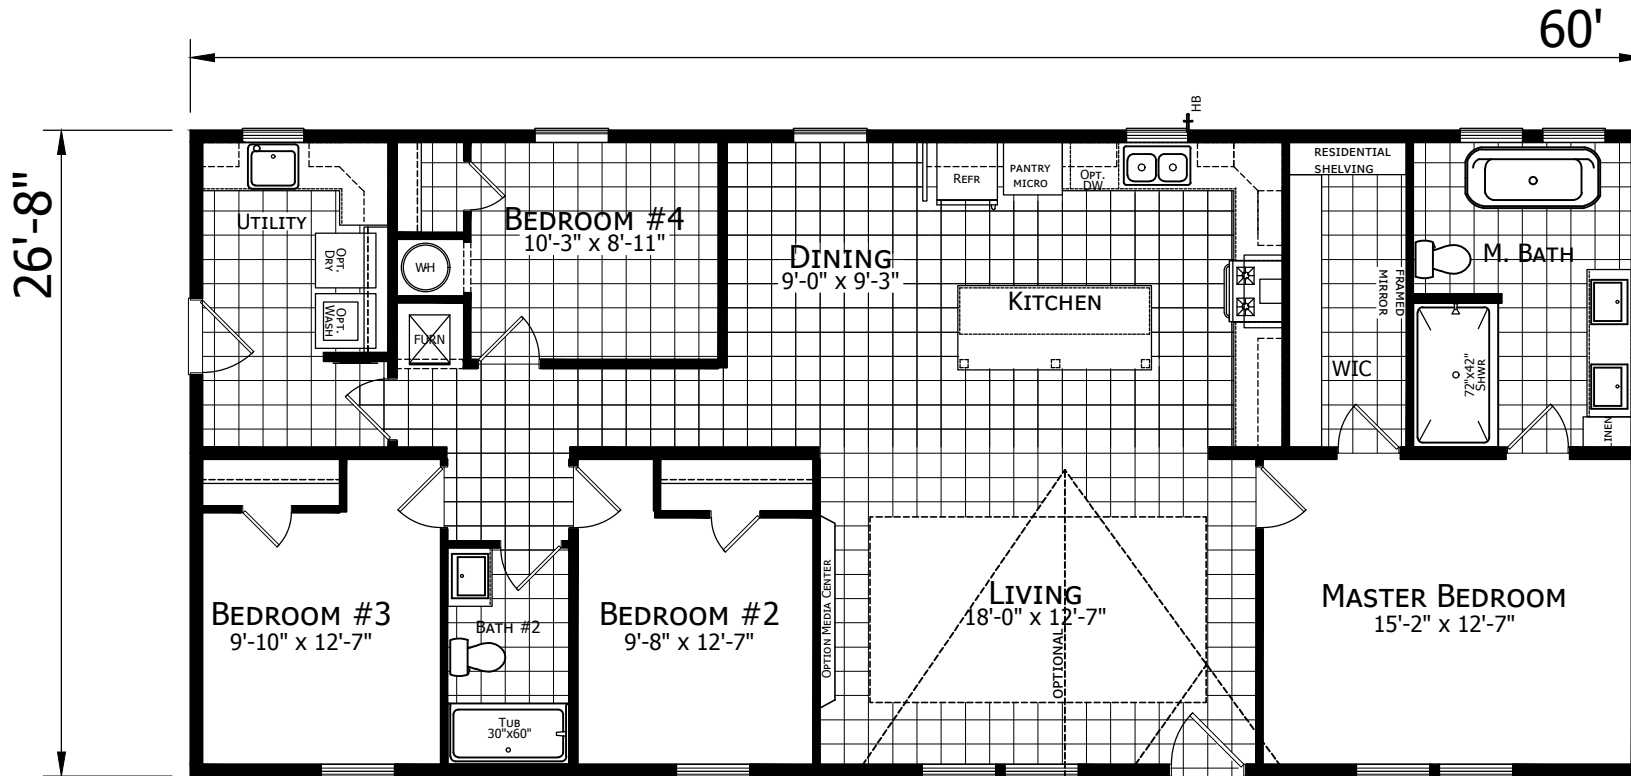

Percy

Ascend Series by Champion Homes | Dresden, TN
 1,600 SQ. FT. (Approximate) 4 Bedrooms, 2 Baths

Last Updated: 6-1-21

FACTORY SELECT HOMES
 535 Highway 35 South
 Carthage, MS 39051

FactoryDirectHousing.com | 1-800-965-9278