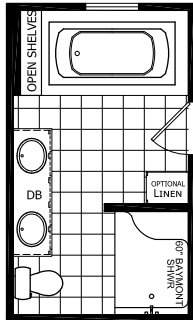

Pinetop

Ridgecrest Series by Champion Homes | Dresden, TN

1,153 SQ. FT. (Approximate) 3 Bedroom, 2 Bath

Last Updated: 1-5-21

OPTIONAL 60" CERAMIC SHOWER

FACTORY SELECT HOMES
 535 Highway 35 South
 Carthage, MS 39051