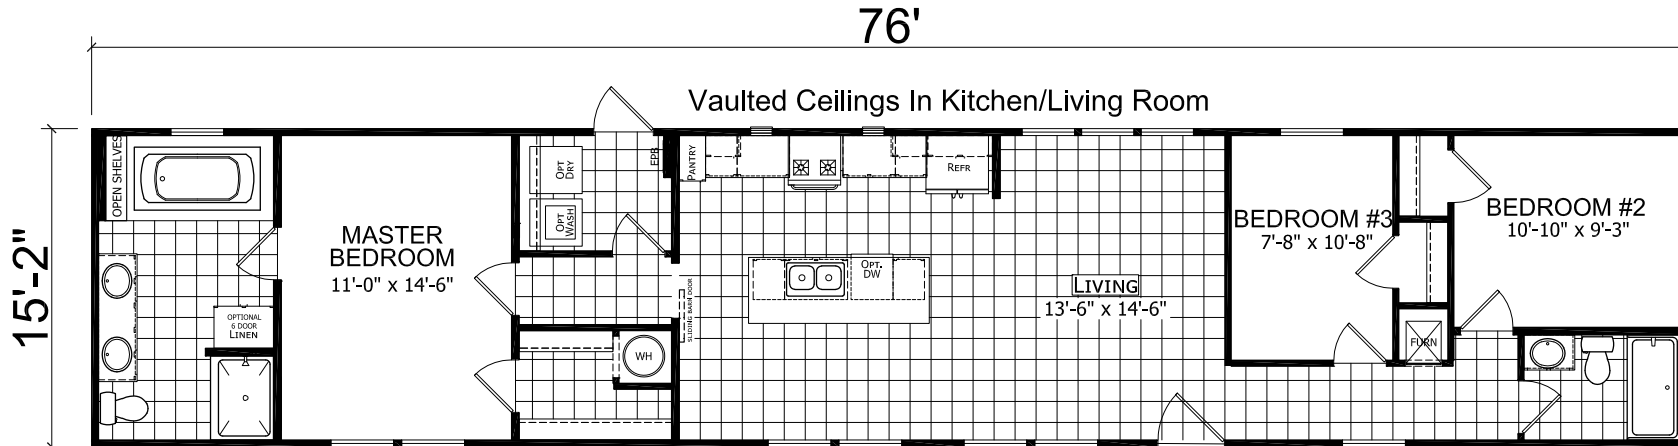

Pinetop

Ridgecrest Series by Champion Homes | Dresden, TN

1,153 SQ. FT. (Approximate) 3 Bedroom, 2 Bath

Last Updated: 1-5-21

OPTIONAL 60" CERAMIC SHOWER

FACTORY SELECT HOMES
 535 Highway 35 South
 Carthage, MS 39051