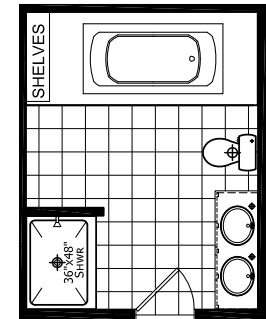

Ramseur

Ridgecrest Series by Champion Homes | Dresden, TN

1,494 SQ. FT. (Approximate) 3 Bedroom, 2 Bath

Last Updated: 1-5-21

OPTIONAL GLAMOUR BATH

FACTORY SELECT HOMES

535 Highway 35 South
Carthage, MS 39051