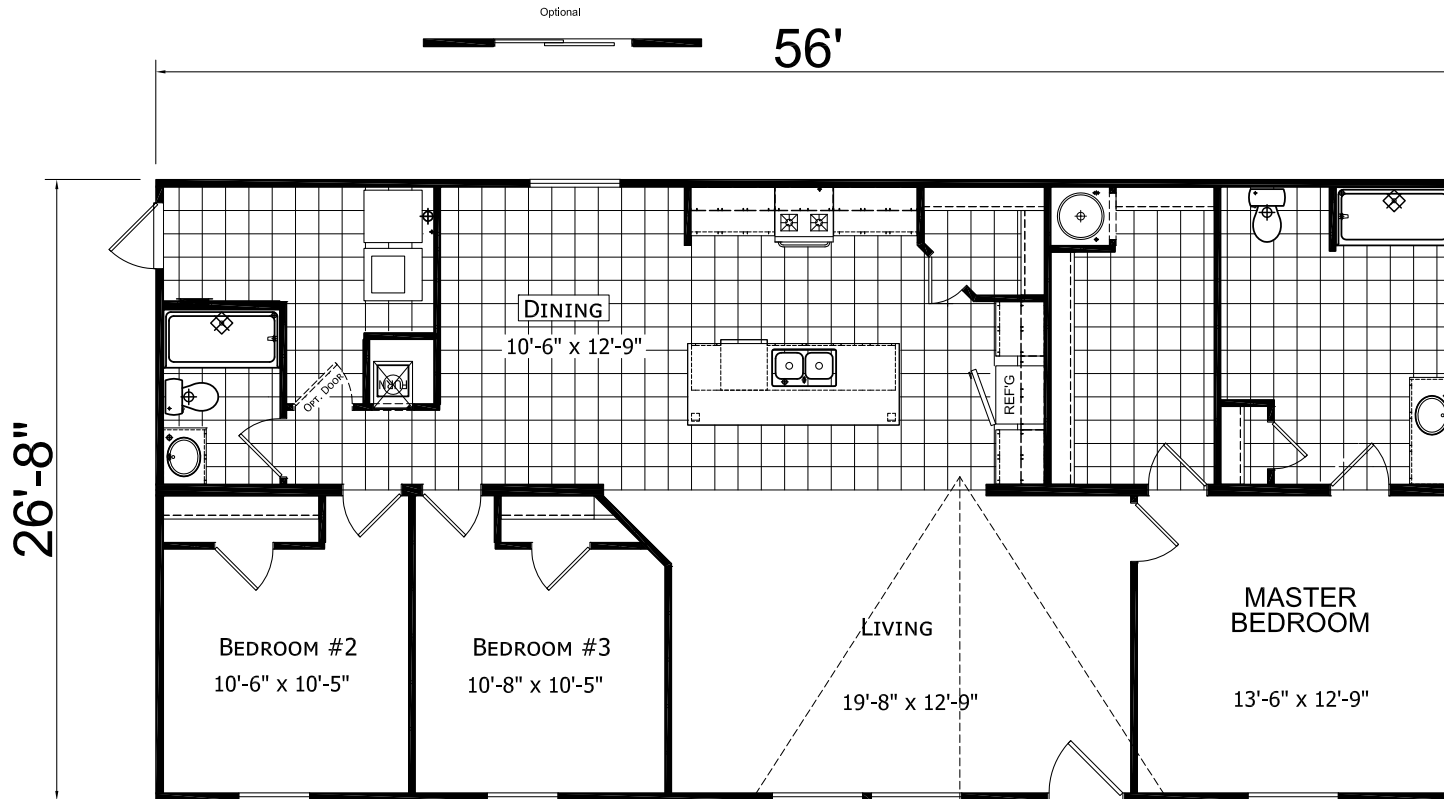

Ramseur

Ridgecrest Series by Champion Homes | Dresden, TN

1,494 SQ. FT. (Approximate) 3 Bedroom, 2 Bath

Last Updated: 1-5-21

OPTIONAL GLAMOUR BATH

FACTORY SELECT HOMES

535 Highway 35 South
Carthage, MS 39051