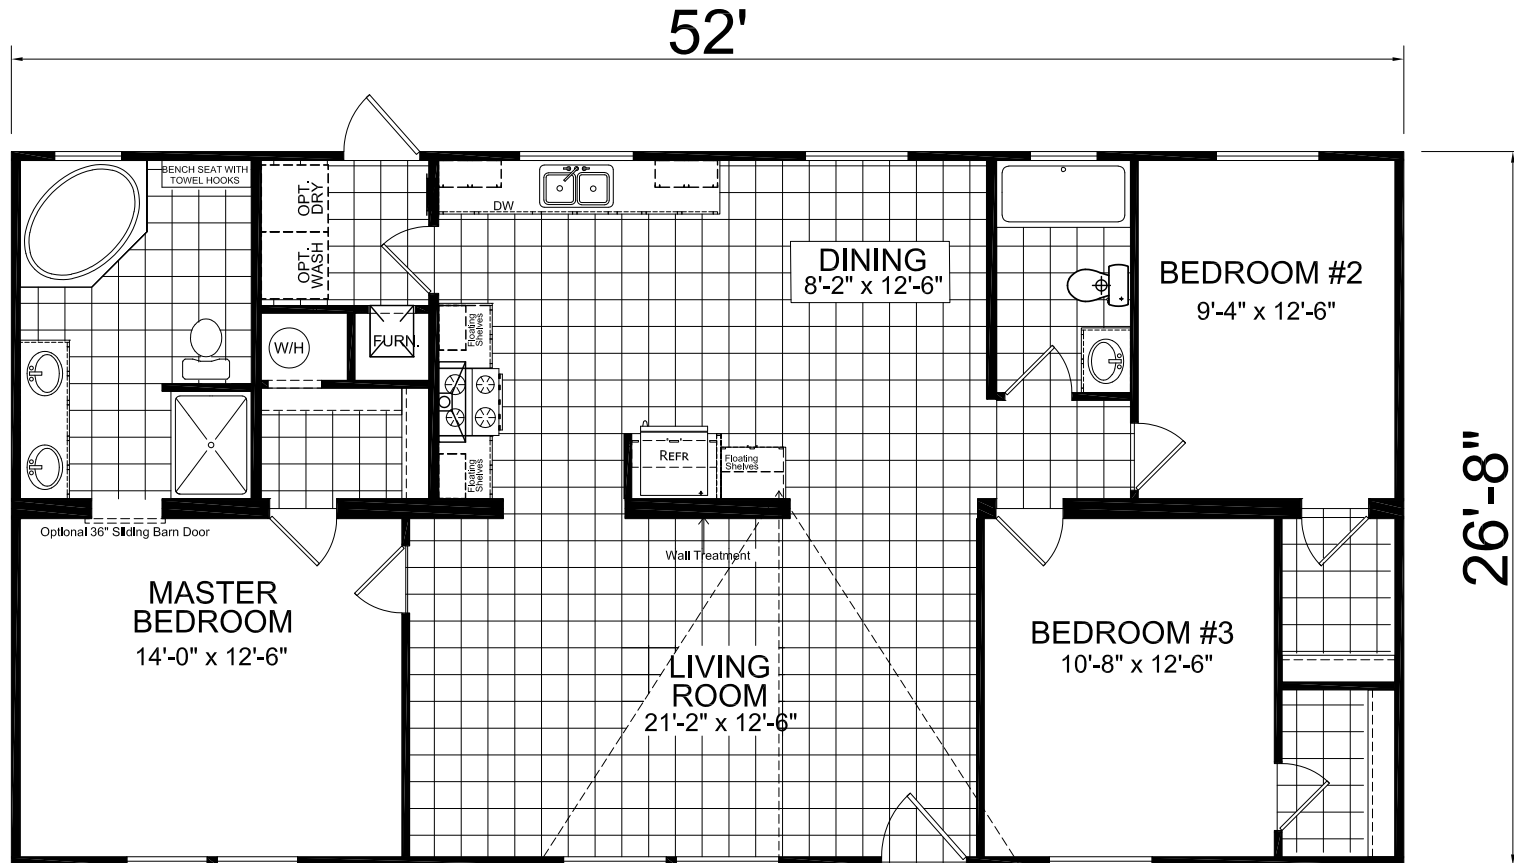

Reedy

Ridgecrest Series by Champion Homes | Dresden, TN

1,386 SQ. FT. (Approximate) 3 Bedroom, 2 Bath

Last Updated: 1-5-21

FACTORY SELECT HOMES
535 Highway 35 South
Carthage, MS 39051

FactoryBuiltHomesDirect.com | 1-800-965-9278