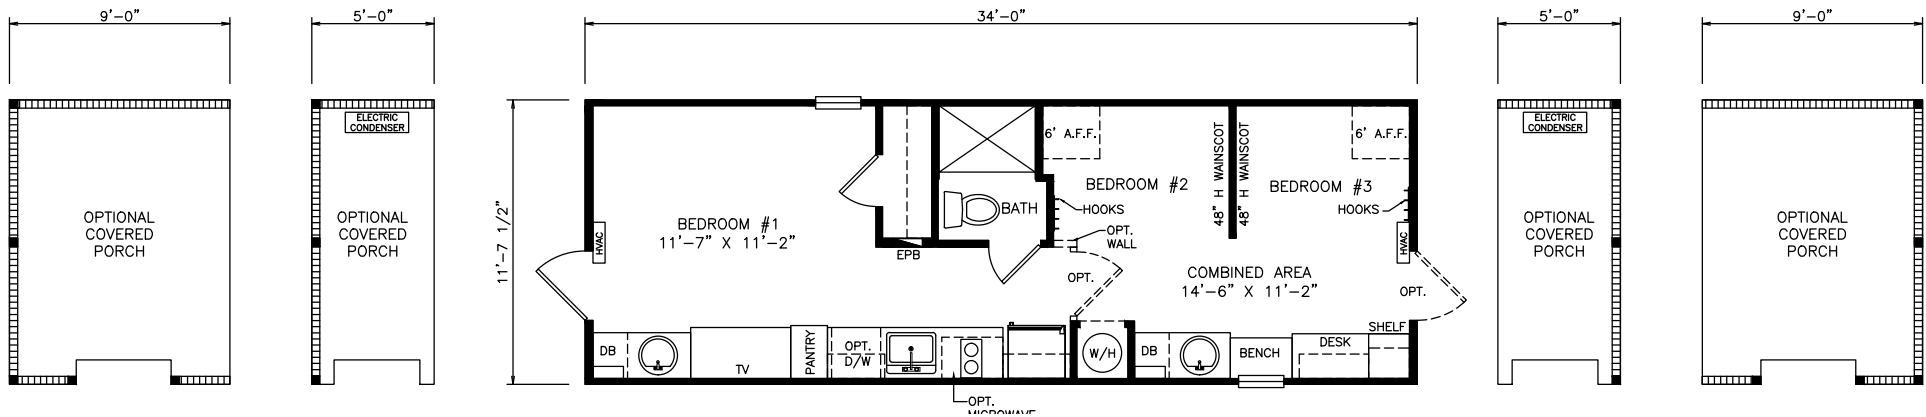

Rhenda

Select Series

399 SQ. FT. (Approximate) 3 Bedroom, 1 Bath

Last Updated: 11-5-21

FACTORY SELECT HOMES

535 Highway 35 South
Carthage, MS 39051

FactoryDirectHousing.com | 1-800-965-9278

IMPORTANT: Alta Cima Corp reserves the right to modify, cancel or substitute products or features of this event at any time without prior notice or obligation. Pictures and other promotional materials are representative and may depict or contain floor plans, square footages, elevations, options, upgrades, extra design features, decorations, floor coverings, specialty light fixtures, custom paint and wall coverings, window treatments, landscaping, sound and alarm systems, furnishings, appliances, and other designer/decorator features and amenities that are not included as part of the home and/or may not be available at all locations. Home, pricing and community information is subject to change, and homes to prior sale, at any time without notice or obligation. ©2020 Alta Cima Corp. All rights reserved.