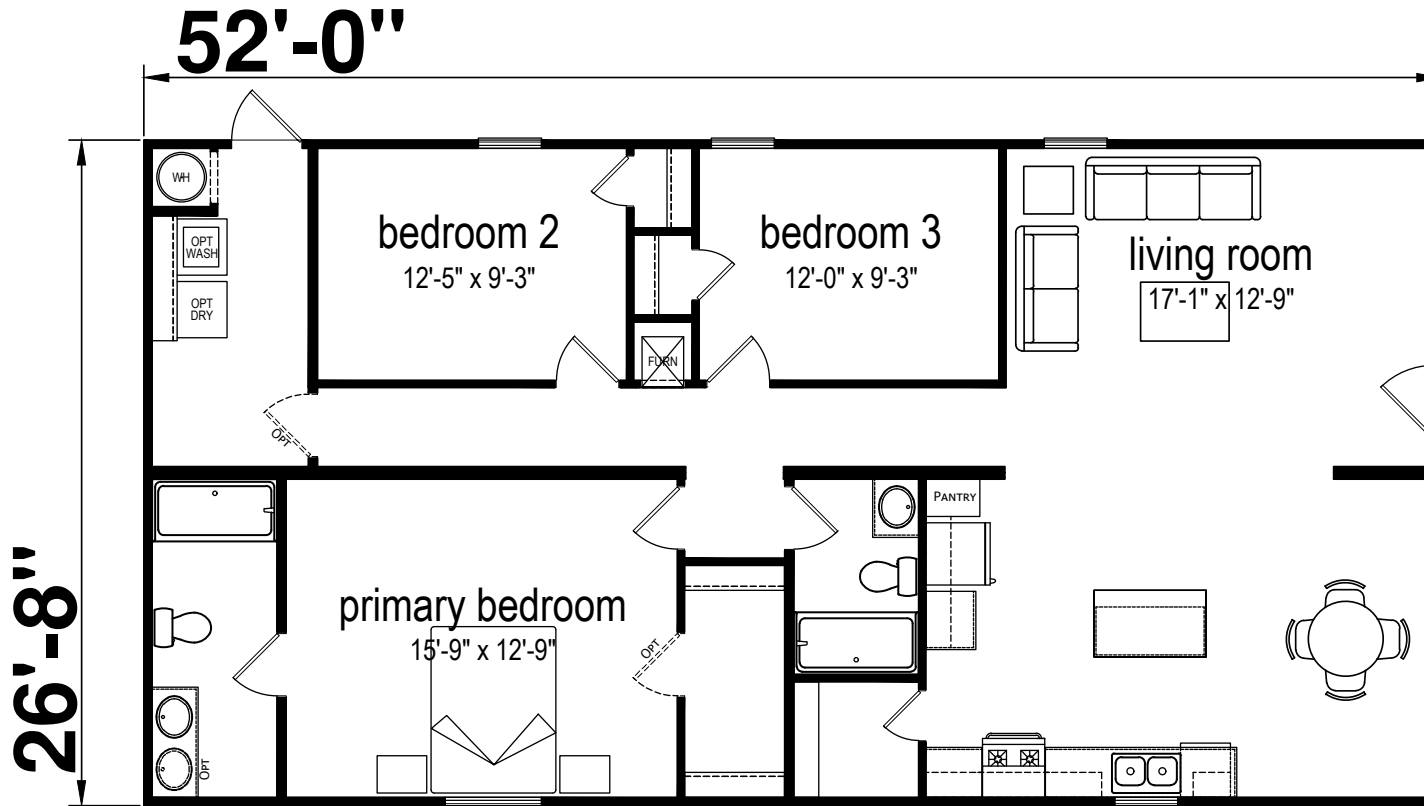

# Sibley

Prime Series by Champion Homes | Benton, KY

1,387 SQ. FT. (Approximate) 3 Bedroom, 2 Bath

Last Updated: 8-22-23

**FACTORY SELECT HOMES**  
535 Highway 35 South  
Carthage, MS 39051

**FactoryDirectHousing.com | 1-800-965-9278**