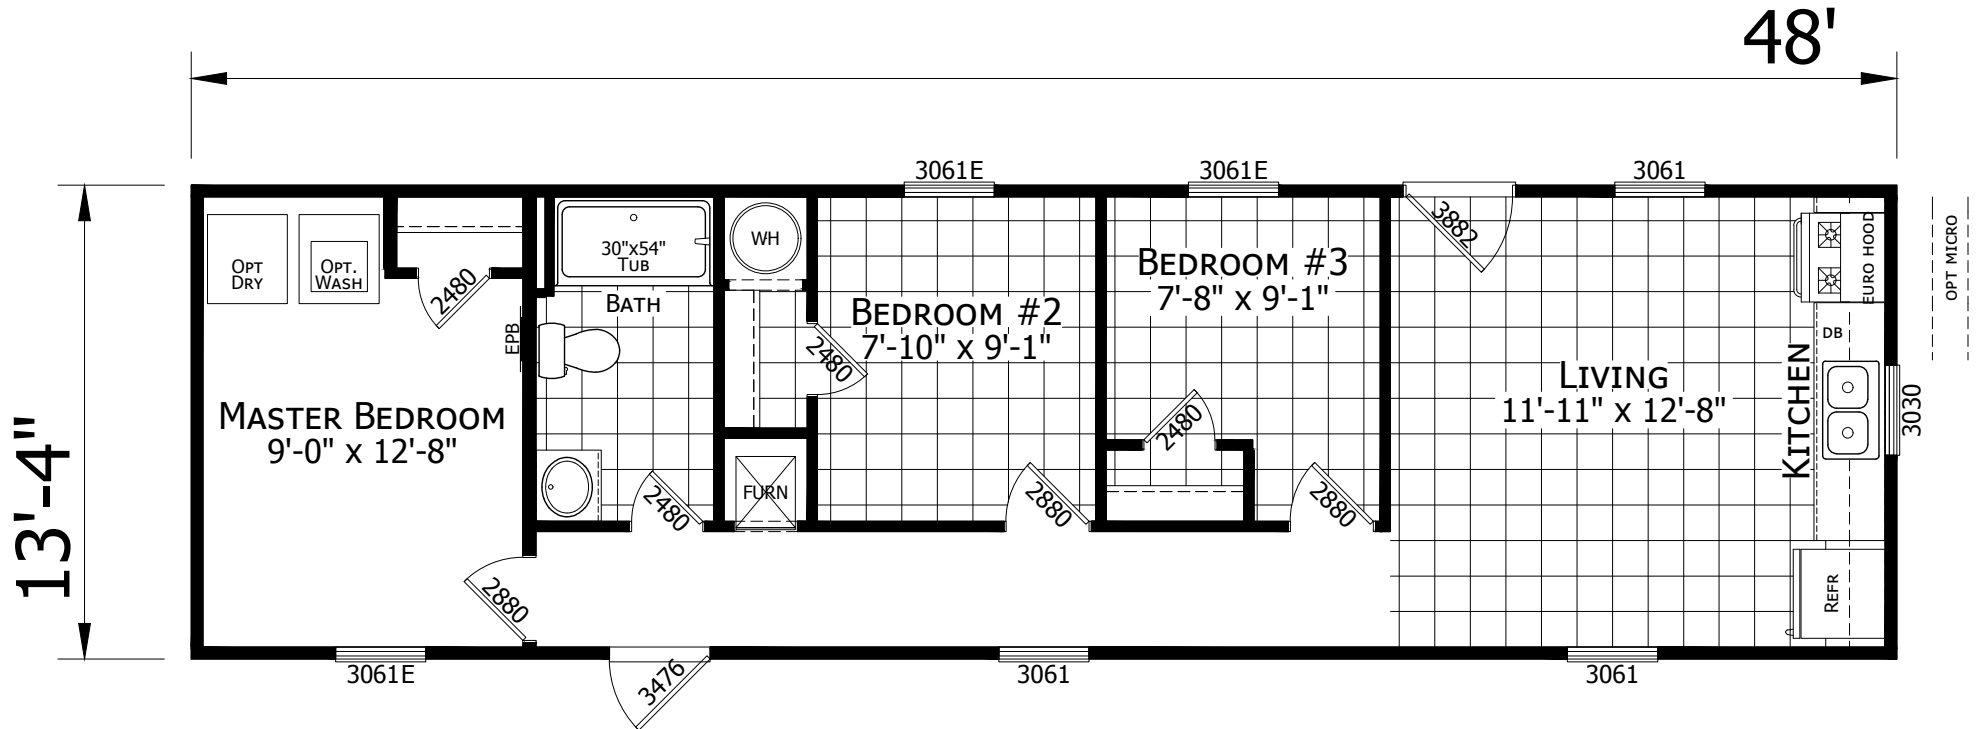

Thrifty 3

Select Series by Champion Homes | Burleson, TX

640 SQ. FT. (Approximate) 3 Bedroom, 1 Bath

Last Updated: 6-1-21

FACTORY SELECT HOMES
535 Highway 35 South
Carthage, MS 39051

FactoryDirectHousing.com | 1-800-965-9278