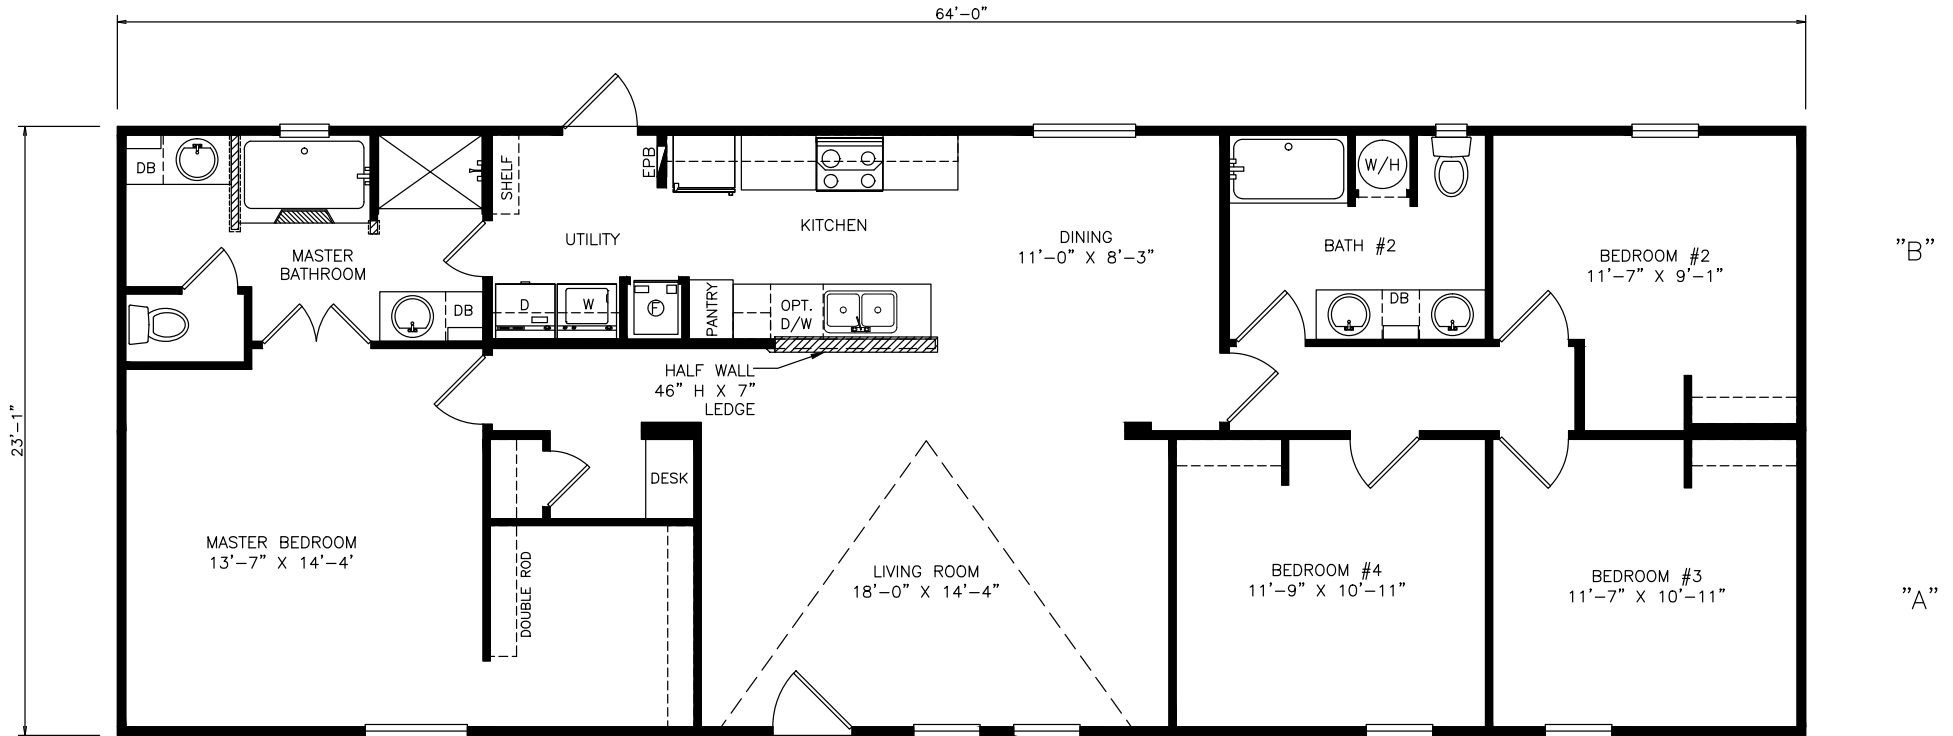

Tifton

Select Series

1,483 SQ. FT. (Approximate) 4 Bedroom, 2 Bath

Last Updated: 11-5-21

FACTORY SELECT HOMES

535 Highway 35 South
Carthage, MS 39051

FactoryDirectHousing.com | 1-800-965-9278

IMPORTANT: Alta Cima Corp reserves the right to modify, cancel or substitute products or features of this event at any time without prior notice or obligation. Pictures and other promotional materials are representative and may depict or contain floor plans, square footages, elevations, options, upgrades, extra design features, decorations, floor coverings, specialty light fixtures, custom paint and wall coverings, window treatments, landscaping, sound and alarm systems, furnishings, appliances, and other designer/decorator features and amenities that are not included as part of the home and/or may not be available at all locations. Home, pricing and community information is subject to change, and homes to prior sale, at any time without notice or obligation. ©2020 Alta Cima Corp. All rights reserved.