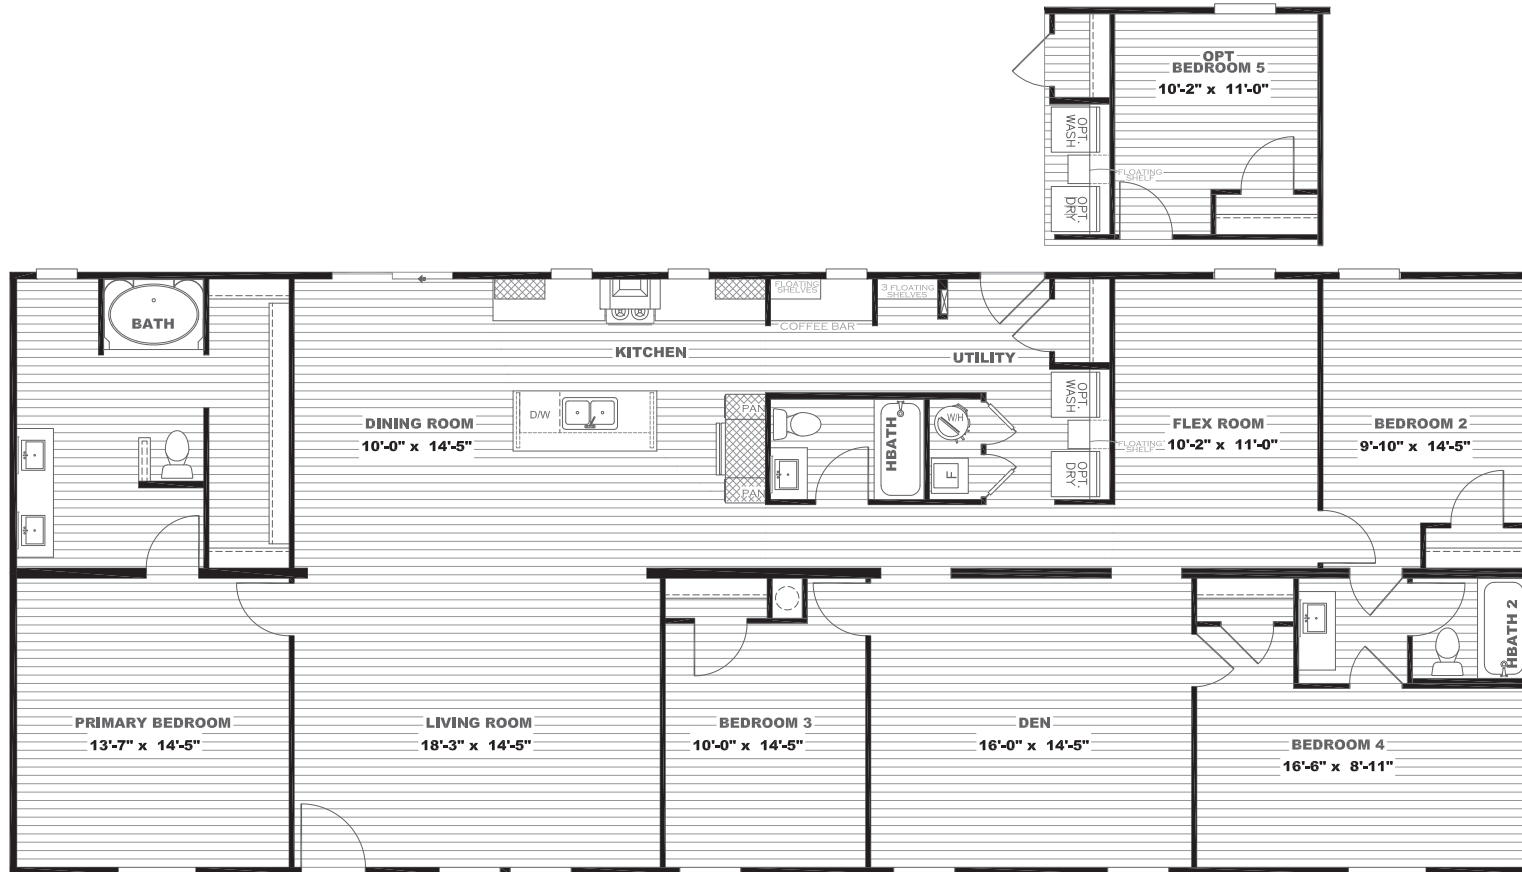

Tinsley

Epic Collection Series

2,280 SQ. FT. (Approximate) 4 Bedroom, 3 Bath

Last Updated: 6-23-23

FACTORY SELECT HOMES

535 Highway 35 South
Carthage, MS 39051

FactoryDirectHousing.com | 1-800-965-9278

IMPORTANT: Alta Cima Corp reserves the right to modify, cancel or substitute products or features of this event at any time without prior notice or obligation. Pictures and other promotional materials are representative and may depict or contain floor plans, square footages, elevations, options, upgrades, extra design features, decorations, floor coverings, specialty light fixtures, custom paint and wall coverings, window treatments, landscaping, sound and alarm systems, furnishings, appliances, and other designer/decorator features and amenities that are not included as part of the home and/or may not be available at all locations. Home, pricing and community information is subject to change, and homes to prior sale, at any time without notice or obligation. ©2020 Alta Cima Corp. All rights reserved.