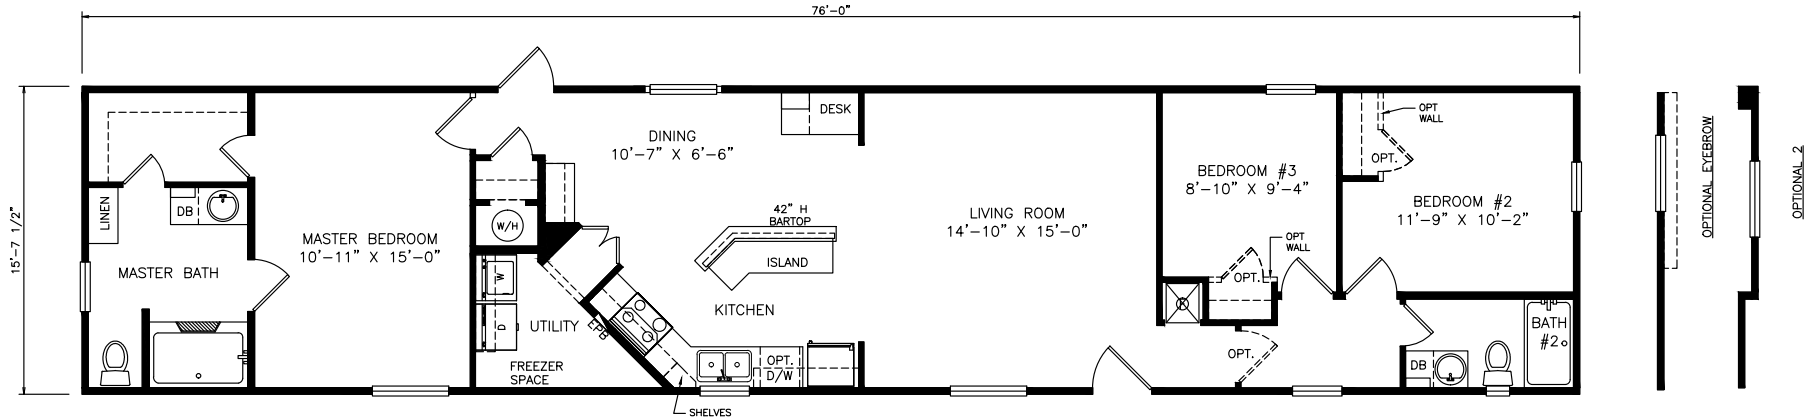

Topp

Classic Series

1,193 SQ. FT. (Approximate) 3 Bedroom, 2 Bath

Last Updated: 11-4-21

OPTIONAL RESTROOM

FACTORY SELECT HOMES

535 Highway 35 South
Carthage, MS 39051

FactoryDirectHousing.com | 1-800-965-9278