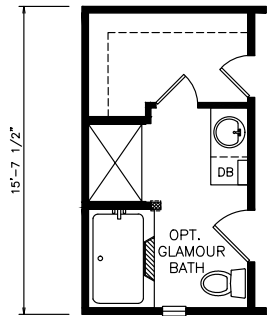

Topp

Classic Series

1,193 SQ. FT. (Approximate) 3 Bedroom, 2 Bath

Last Updated: 11-4-21

OPTIONAL RESTROOM

FACTORY SELECT HOMES

535 Highway 35 South
Carthage, MS 39051

FactoryDirectHousing.com | 1-800-965-9278