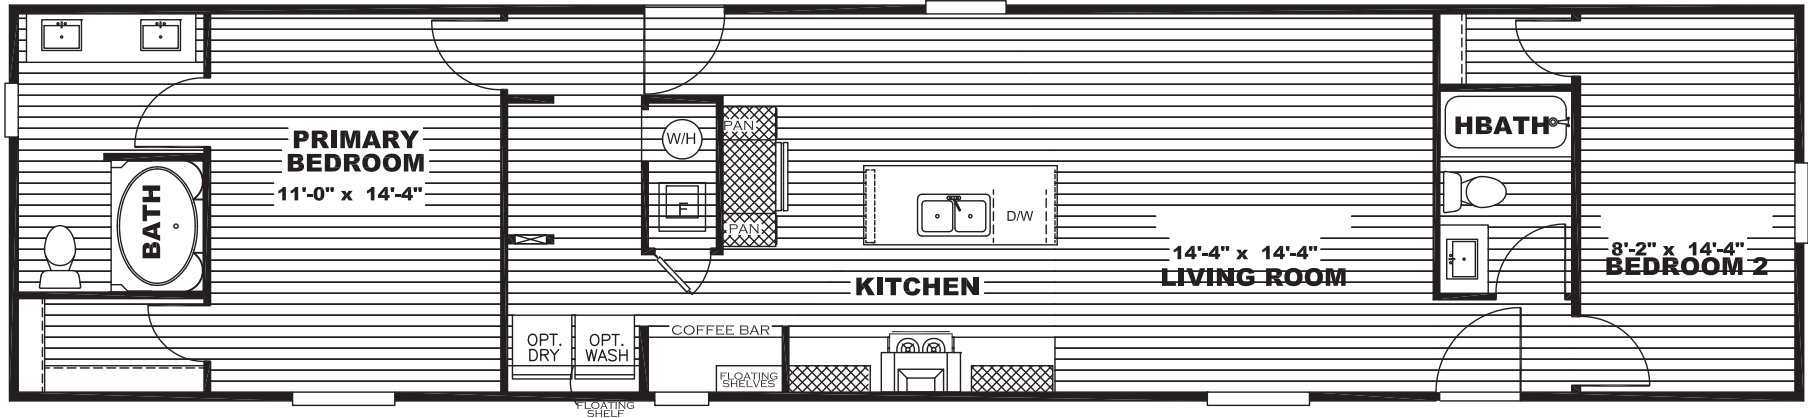

Welbrook

Epic Collection Series

1,020 SQ. FT. (Approximate) 2 Bedroom, 2 Bath

Last Updated: 6-23-23

SOUTHERN RANCH FRONT EXTERIOR ELEVATION TREATMENT

HITCH END

FACTORY SELECT HOMES

535 Highway 35 South
Carthage, MS 39051