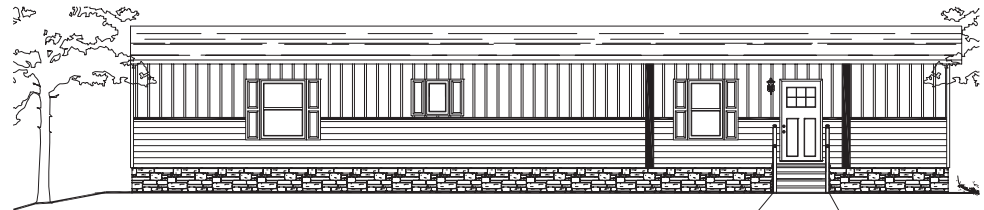

Welbrook

Epic Collection Series

1,020 SQ. FT. (Approximate) 2 Bedroom, 2 Bath

Last Updated: 6-23-23

SOUTHERN RANCH FRONT EXTERIOR ELEVATION TREATMENT

HITCH END

FACTORY SELECT HOMES

535 Highway 35 South
Carthage, MS 39051