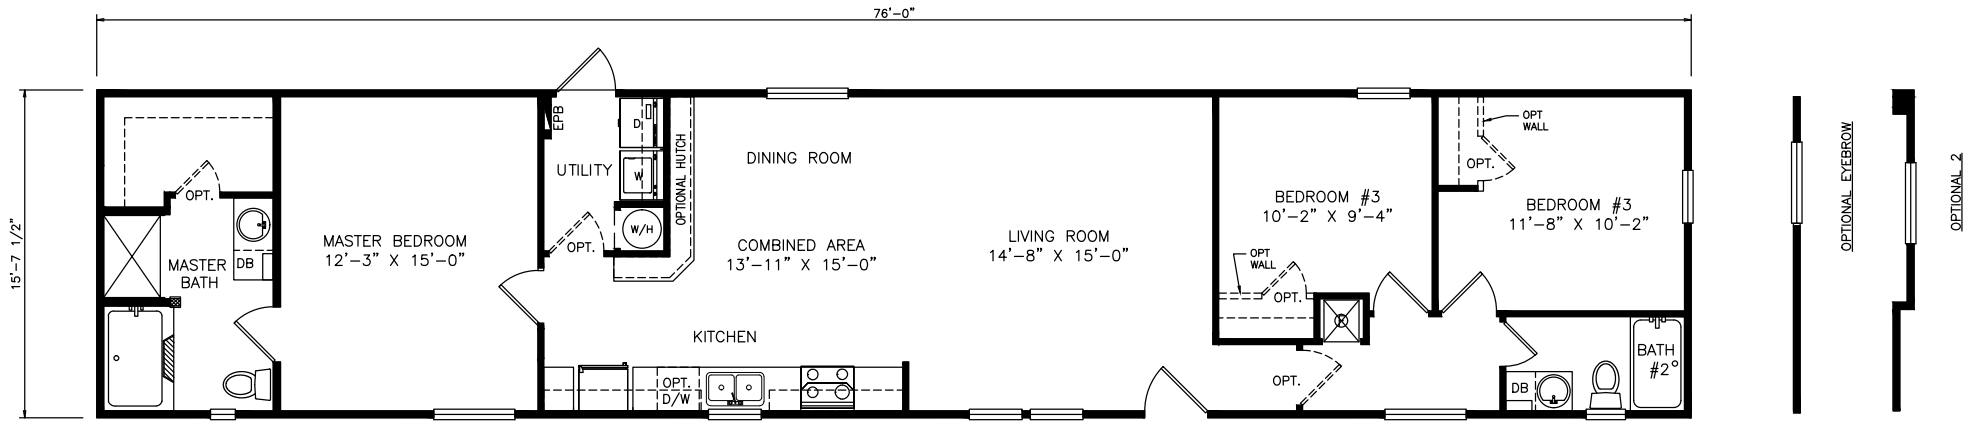

Wilona

Classic Series

1,193 SQ. FT. (Approximate) 3 Bedroom, 2 Bath

Last Updated: 11-4-21

FACTORY SELECT HOMES

535 Highway 35 South
Carthage, MS 39051

FactoryDirectHousing.com | 1-800-965-9278

IMPORTANT: Alta Cima Corp reserves the right to modify, cancel or substitute products or features of this event at any time without prior notice or obligation. Pictures and other promotional materials are representative and may depict or contain floor plans, square footages, elevations, options, upgrades, extra design features, decorations, floor coverings, specialty light fixtures, custom paint and wall coverings, window treatments, landscaping, sound and alarm systems, furnishings, appliances, and other designer/decorator features and amenities that are not included as part of the home and/or may not be available at all locations. Home, pricing and community information is subject to change, and homes to prior sale, at any time without notice or obligation. ©2020 Alta Cima Corp. All rights reserved.