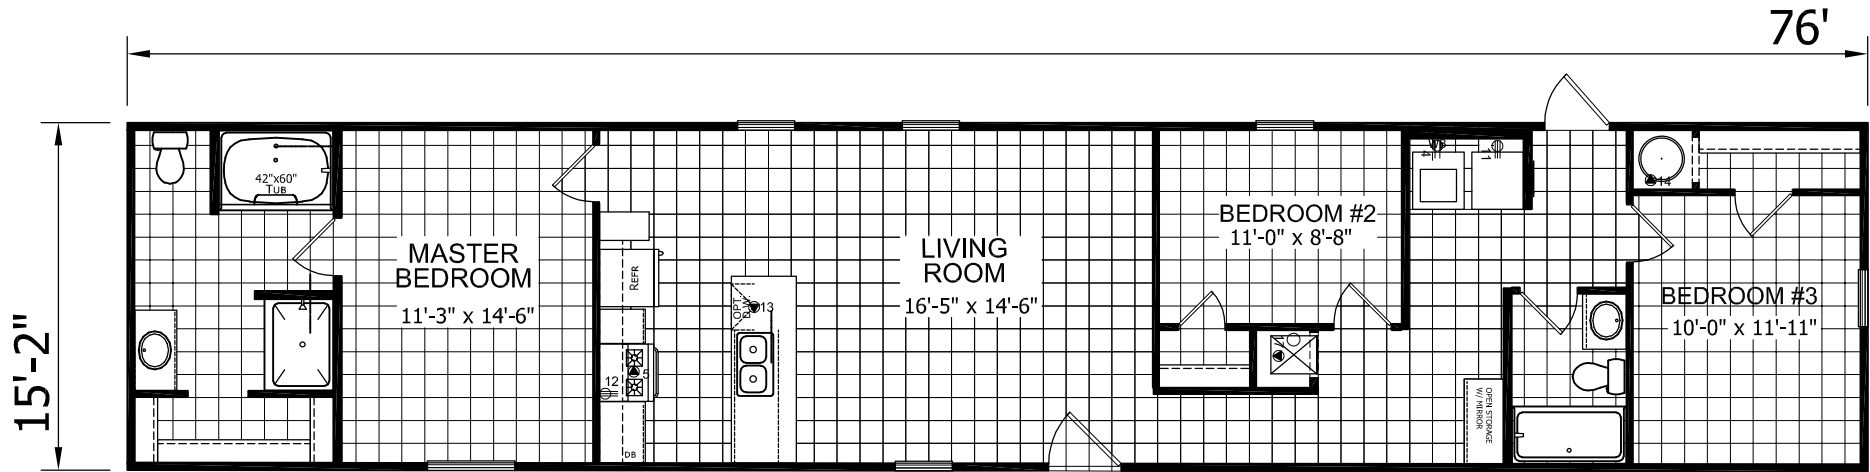

# Windrose

Commonwealth Series by Champion Homes | Dresden, TN

1,153 SQ. FT. (Approximate) 3 Bedroom, 2 Bath

Last Updated: 6-1-21