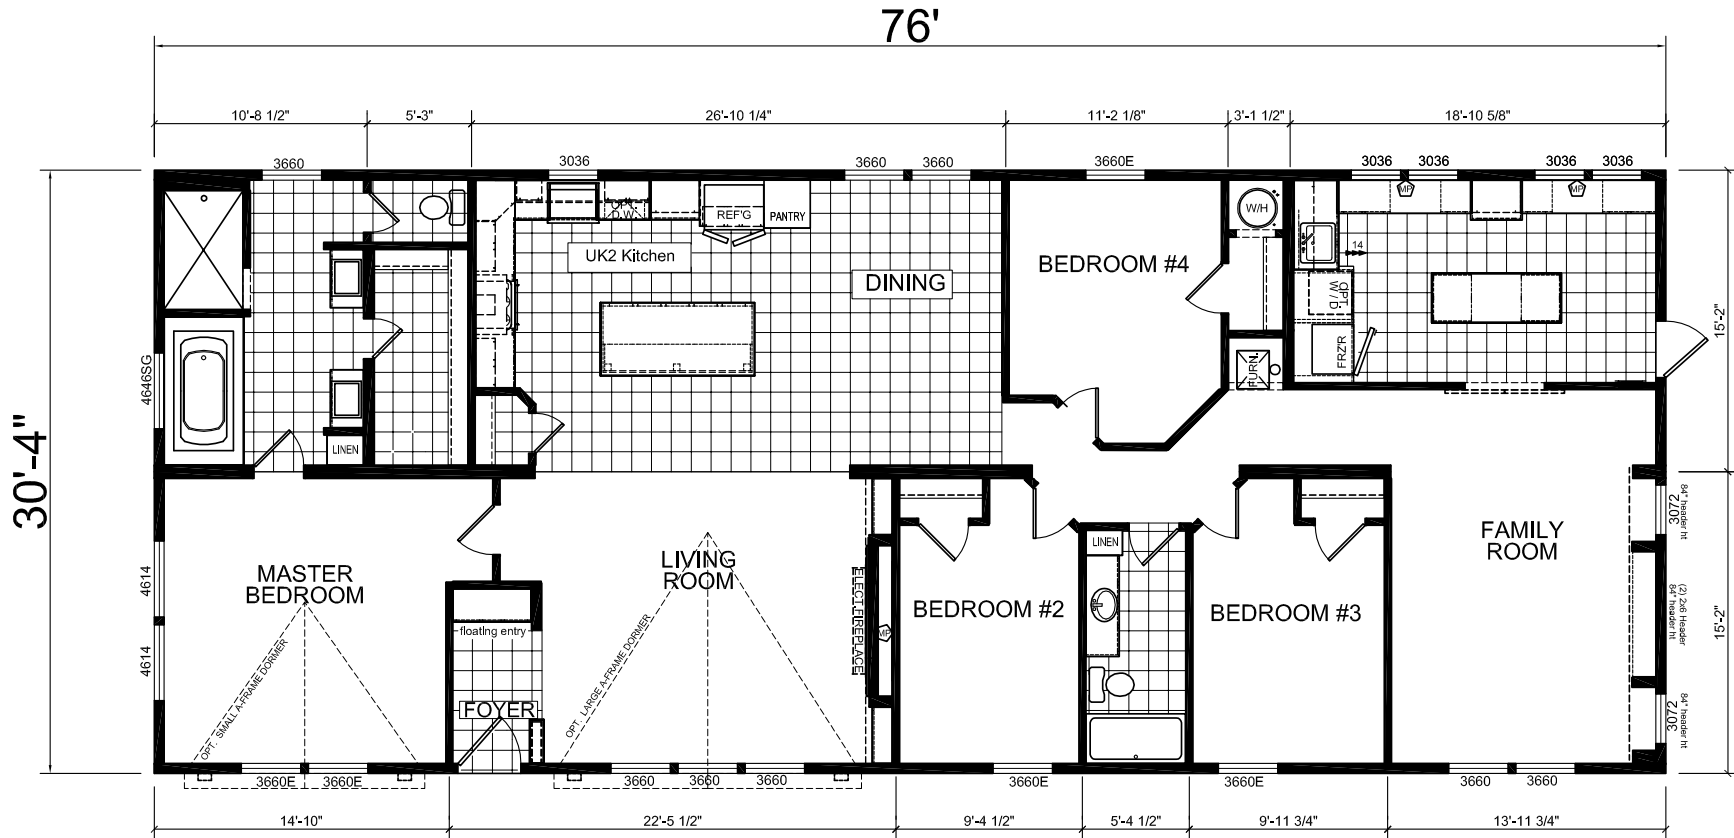

Wintercrest

Ridgecrest Series by Champion Homes | Dresden, TN

2,305 SQ. FT. (Approximate) 4 Bedroom, 2 Bath

Last Updated: 1-5-21

FACTORY SELECT HOMES
535 Highway 35 South
Carthage, MS 39051

FactoryBuiltHomesDirect.com | 1-800-965-9278