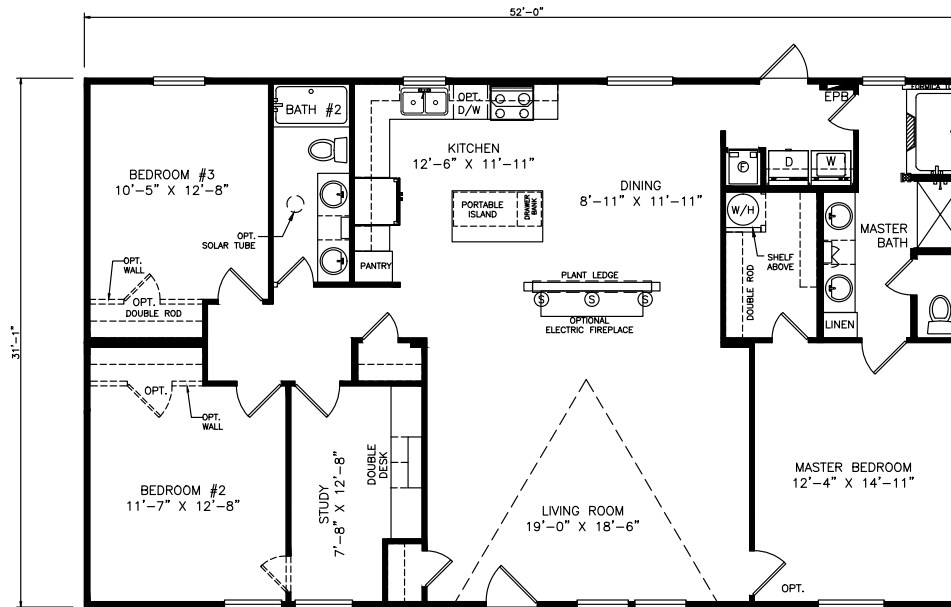

Yokena

Classic Series

1,622 SQ. FT. (Approximate) 3 Bedroom, 2 Bath

Last Updated: 11-4-21

FACTORY SELECT HOMES

535 Highway 35 South
Carthage, MS 39051

FactoryDirectHousing.com | 1-800-965-9278

IMPORTANT: Alta Cima Corp reserves the right to modify, cancel or substitute products or features of this event at any time without prior notice or obligation. Pictures and other promotional materials are representative and may depict or contain floor plans, square footages, elevations, options, upgrades, extra design features, decorations, floor coverings, specialty light fixtures, custom paint and wall coverings, window treatments, landscaping, sound and alarm systems, furnishings, appliances, and other designer/decorator features and amenities that are not included as part of the home and/or may not be available at all locations. Home, pricing and community information is subject to change, and homes to prior sale, at any time without notice or obligation. ©2020 Alta Cima Corp. All rights reserved.