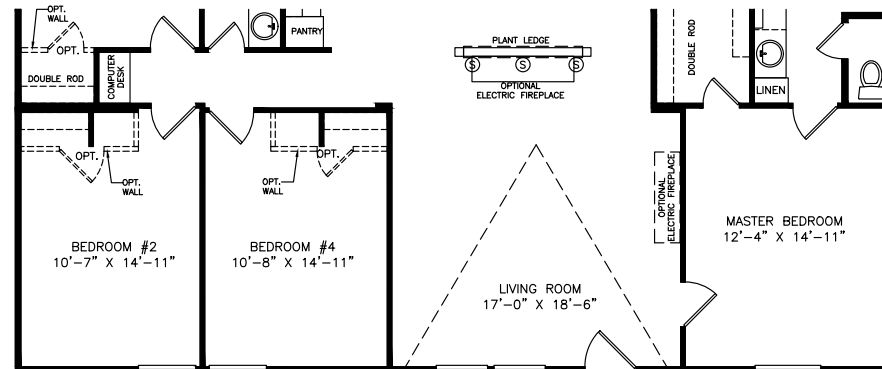

Yokena

Classic Series

1,622 SQ. FT. (Approximate) 3 Bedroom, 2 Bath

Last Updated: 11-4-21

FACTORY SELECT HOMES

535 Highway 35 South
Carthage, MS 39051

FactoryDirectHousing.com | 1-800-965-9278

IMPORTANT: Alta Cima Corp reserves the right to modify, cancel or substitute products or features of this event at any time without prior notice or obligation. Pictures and other promotional materials are representative and may depict or contain floor plans, square footages, elevations, options, upgrades, extra design features, decorations, floor coverings, specialty light fixtures, custom paint and wall coverings, window treatments, landscaping, sound and alarm systems, furnishings, appliances, and other designer/decorator features and amenities that are not included as part of the home and/or may not be available at all locations. Home, pricing and community information is subject to change, and homes to prior sale, at any time without notice or obligation. ©2020 Alta Cima Corp. All rights reserved.