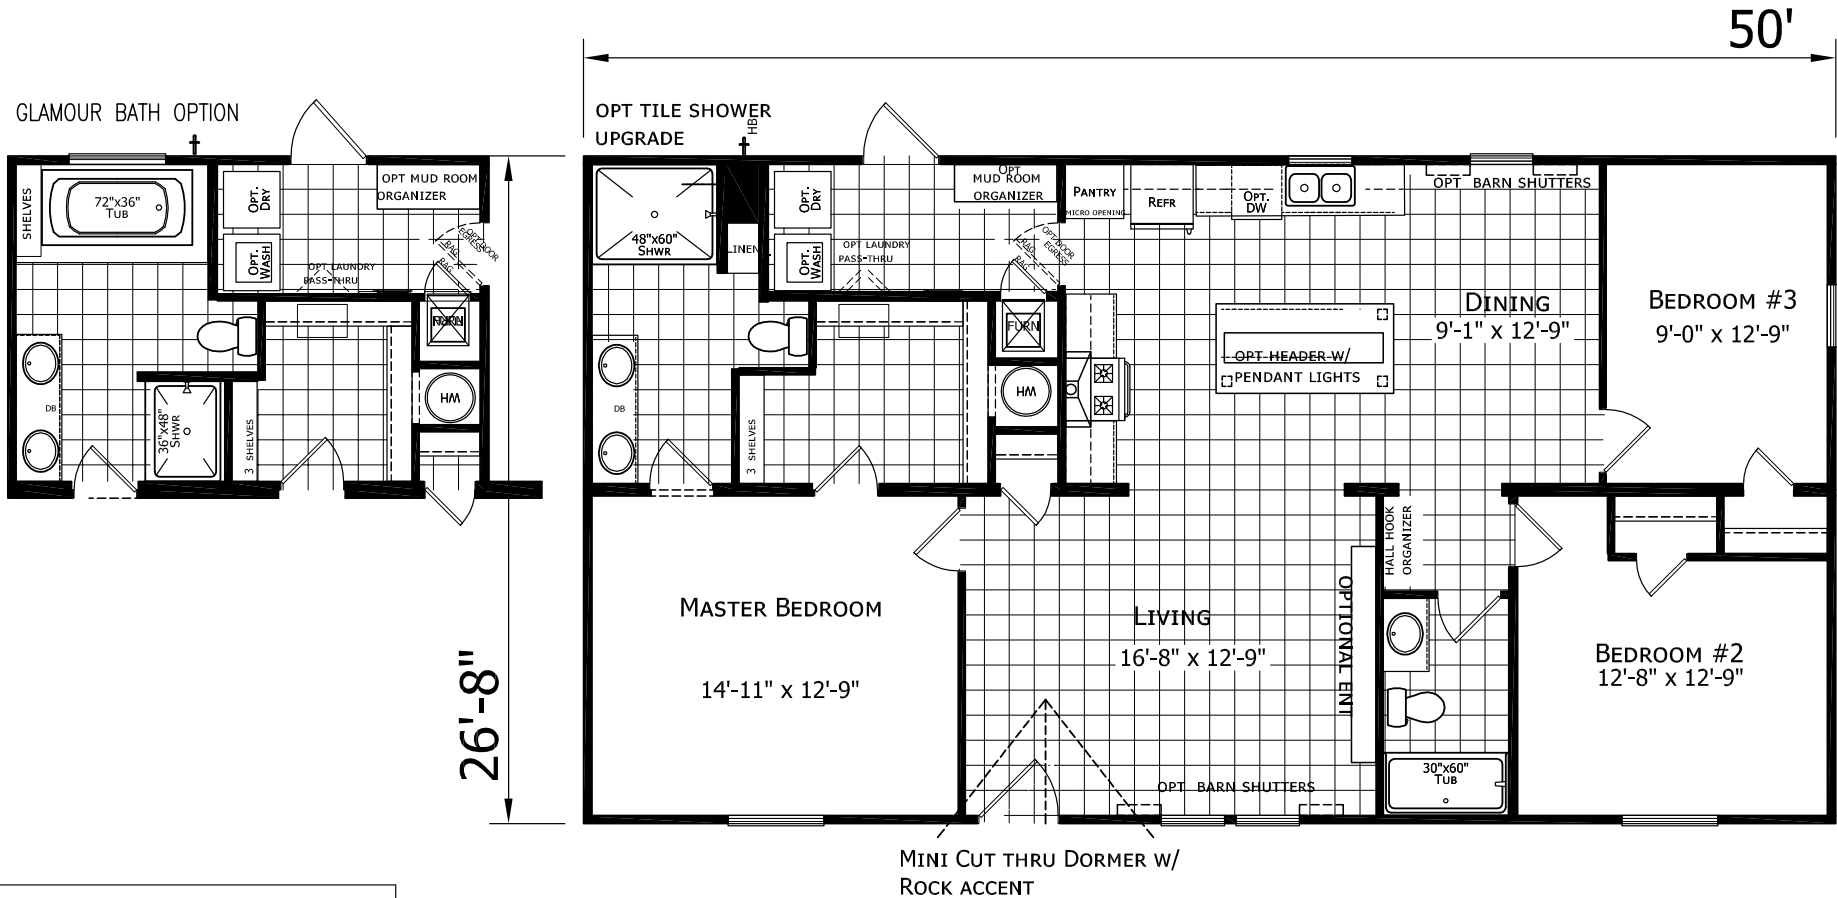

Yucca

Commonwealth Series by Champion Homes | Dresden, TN

1,333 SQ. FT. (Approximate) 3 Bedroom, 2 Bath

Last Updated: 6-1-21

FACTORY SELECT HOMES
535 Highway 35 South
Carthage, MS 39051

FactoryDirectHousing.com | 1-800-965-9278