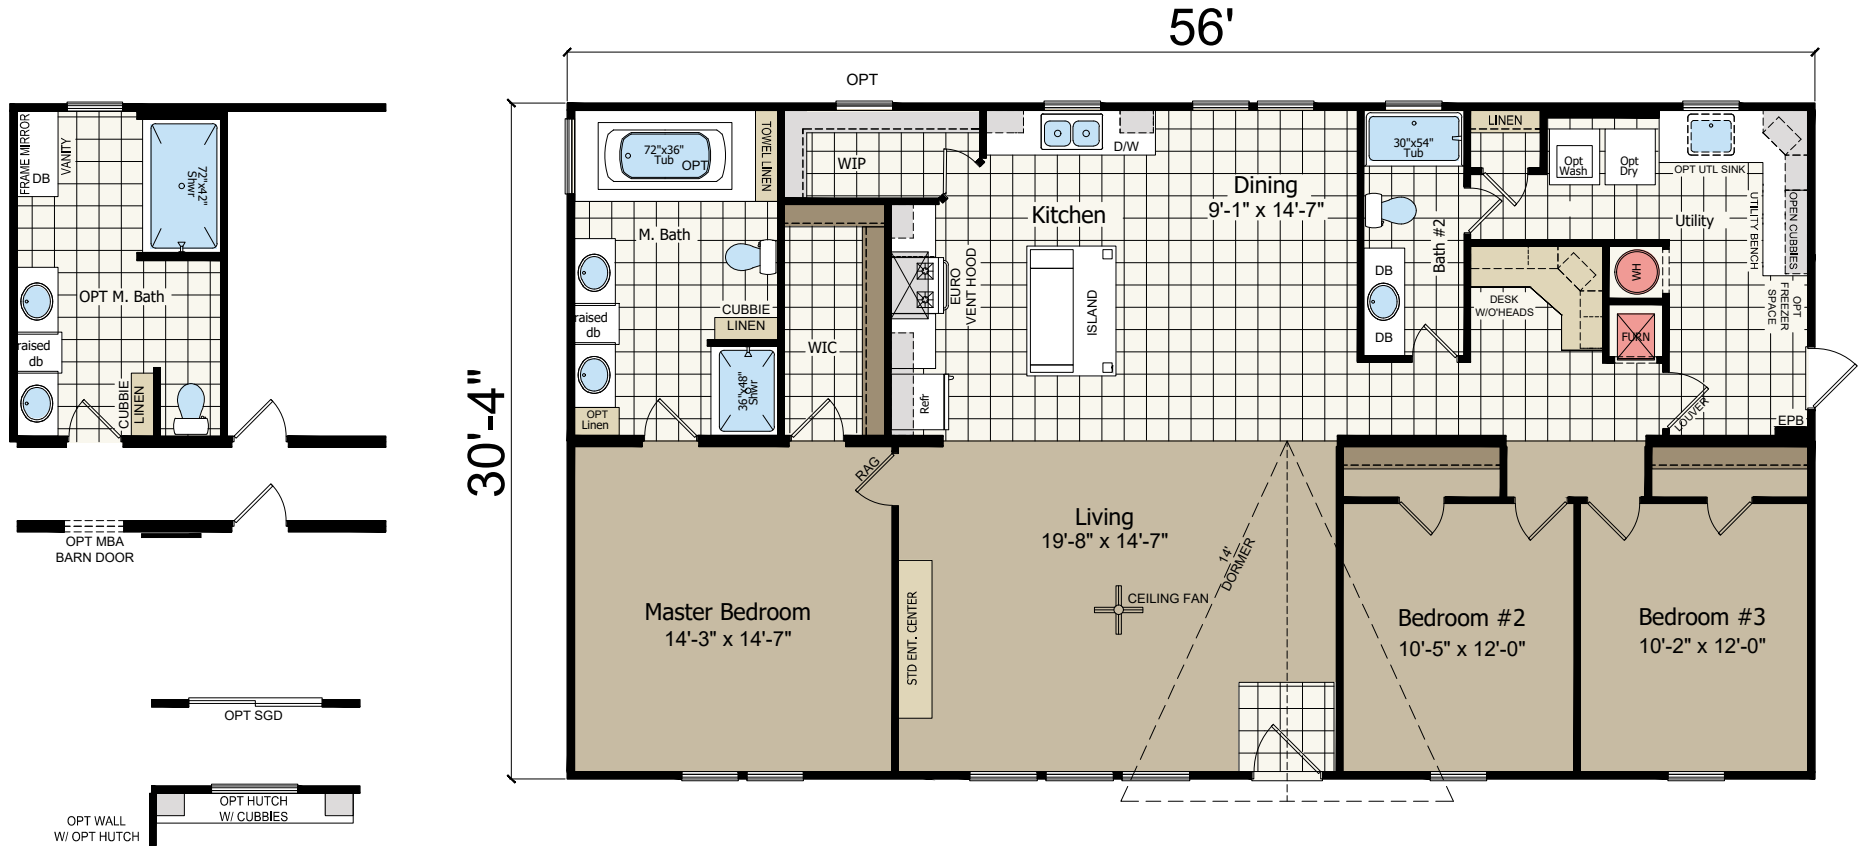

Aintree

Select Series - Multi Section by Champion Homes | Burleson, TX

1,699 SQ. FT. (Approximate) 3 Bedroom, 2 Bath

Last Updated: 6-14-21

FACTORY SELECT HOMES
4890 W. Main St.
Farmington, NM 87401

FSMobileHomes.com | 1-800-750-8802