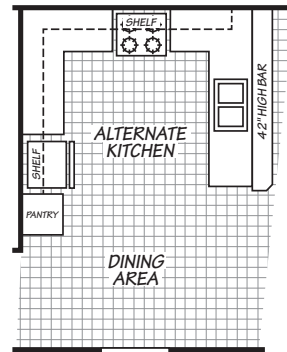

Albert

Landmark Series

1,292 SQ. FT. (Approximate) 3 Bedroom, 2 Bath

Last Updated: 10-20-23

OPT. 60" TILE SHOWER

FACTORY SELECT HOMES
4890 W. Main St.
Farmington, NM 87401

FSMobileHomes.com | 1-800-750-8802