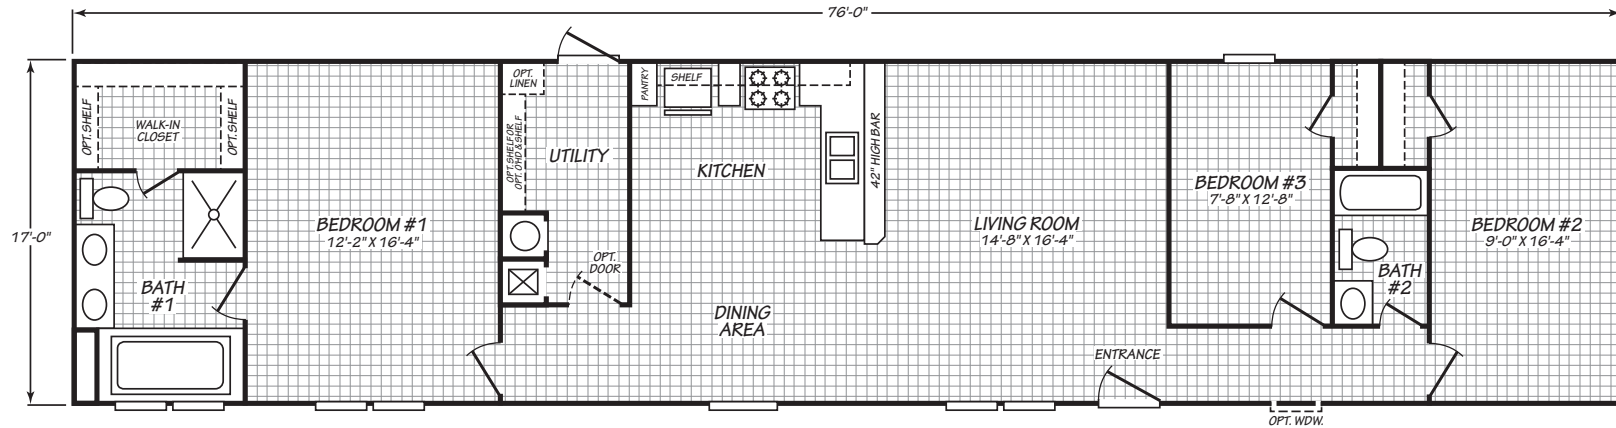

Albert

Landmark Series

1,292 SQ. FT. (Approximate) 3 Bedroom, 2 Bath

Last Updated: 10-20-23

OPT. 60" TILE SHOWER

FACTORY SELECT HOMES
4890 W. Main St.
Farmington, NM 87401

FSMobileHomes.com | 1-800-750-8802