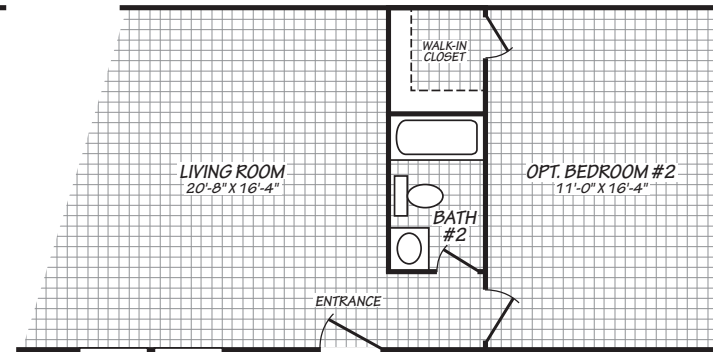

Albert

Landmark Series

1,292 SQ. FT. (Approximate) 3 Bedroom, 2 Bath

Last Updated: 10-20-23

OPT. 60" TILE SHOWER

FACTORY SELECT HOMES
4890 W. Main St.
Farmington, NM 87401

FSMobileHomes.com | 1-800-750-8802