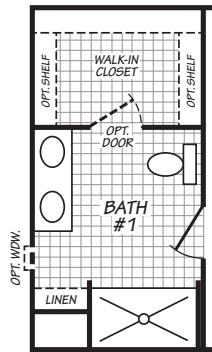

Albert

Landmark Series

1,292 SQ. FT. (Approximate) 3 Bedroom, 2 Bath

Last Updated: 10-20-23

OPT. 60" TILE SHOWER

FACTORY SELECT HOMES
4890 W. Main St.
Farmington, NM 87401

FSMobileHomes.com | 1-800-750-8802