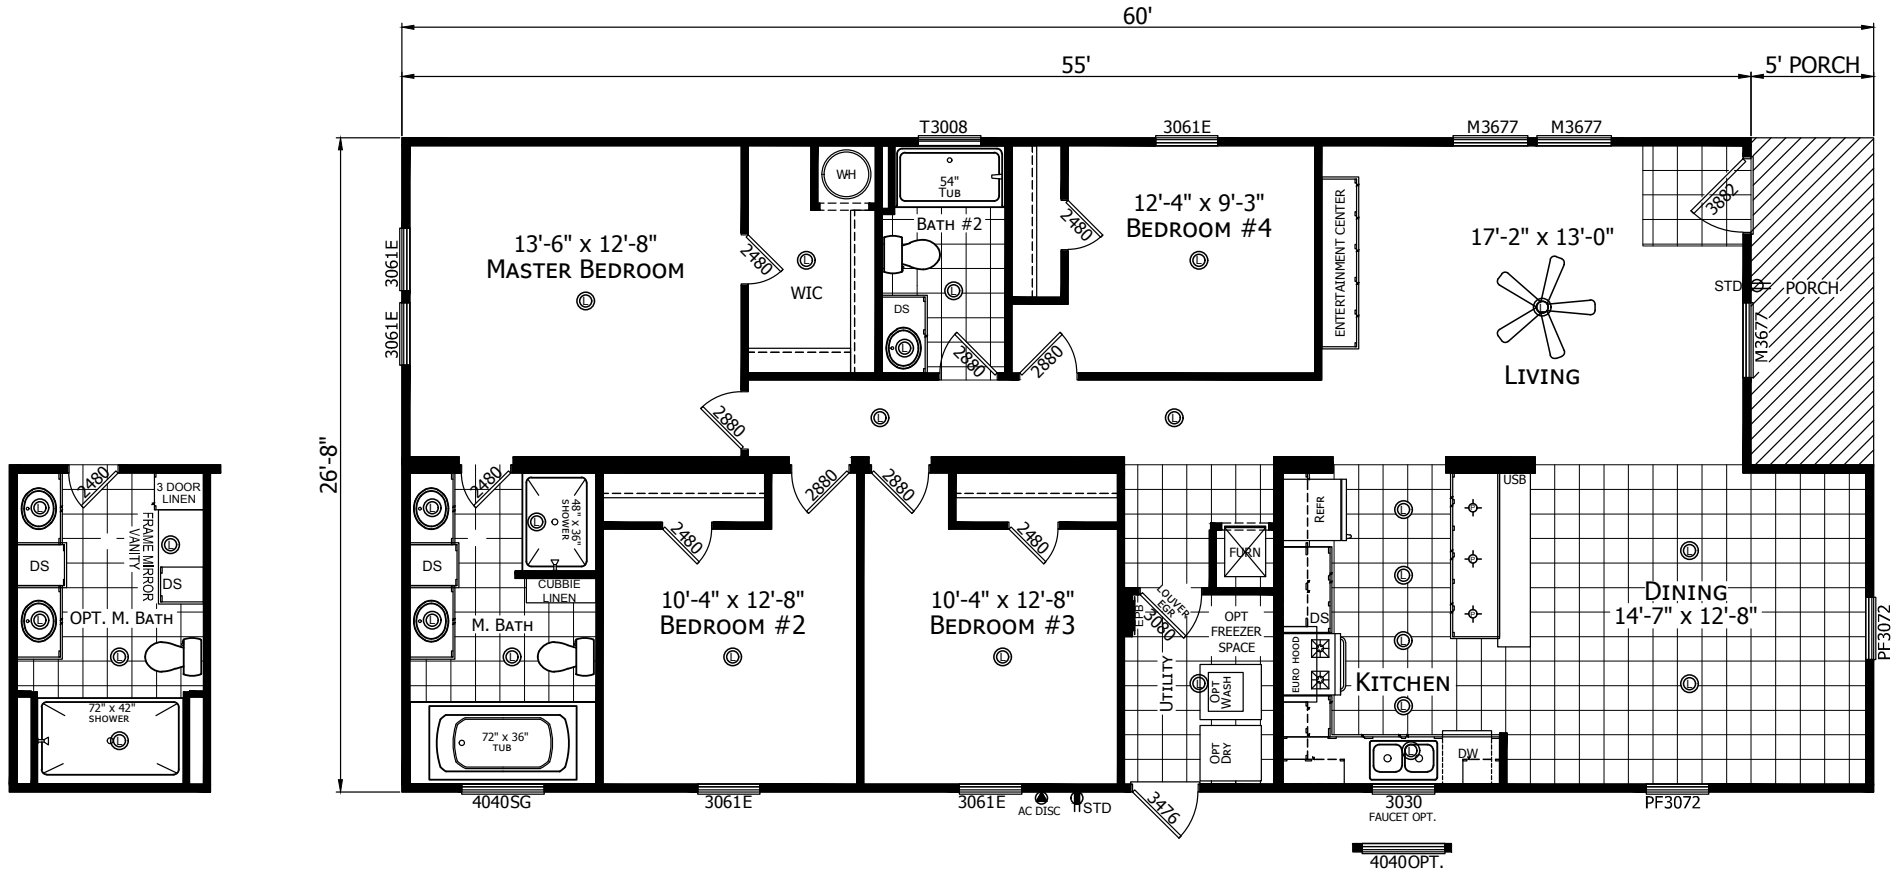

Anders

Select Series - Multi Section by Champion Homes | Burleson, TX

1,600 SQ. FT. (Approximate) 4 Bedroom, 2 Bath

Last Updated: 6-14-21

FACTORY SELECT HOMES
4890 W. Main St.
Farmington, NM 87401

FSMobileHomes.com | 1-800-750-8802