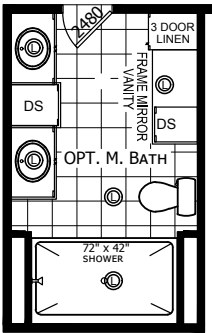

Anders

Select Series - Multi Section by Champion Homes | Burleson, TX

1,600 SQ. FT. (Approximate) 4 Bedroom, 2 Bath

Last Updated: 6-14-21

FACTORY SELECT HOMES
4890 W. Main St.
Farmington, NM 87401

FSMobileHomes.com | 1-800-750-8802