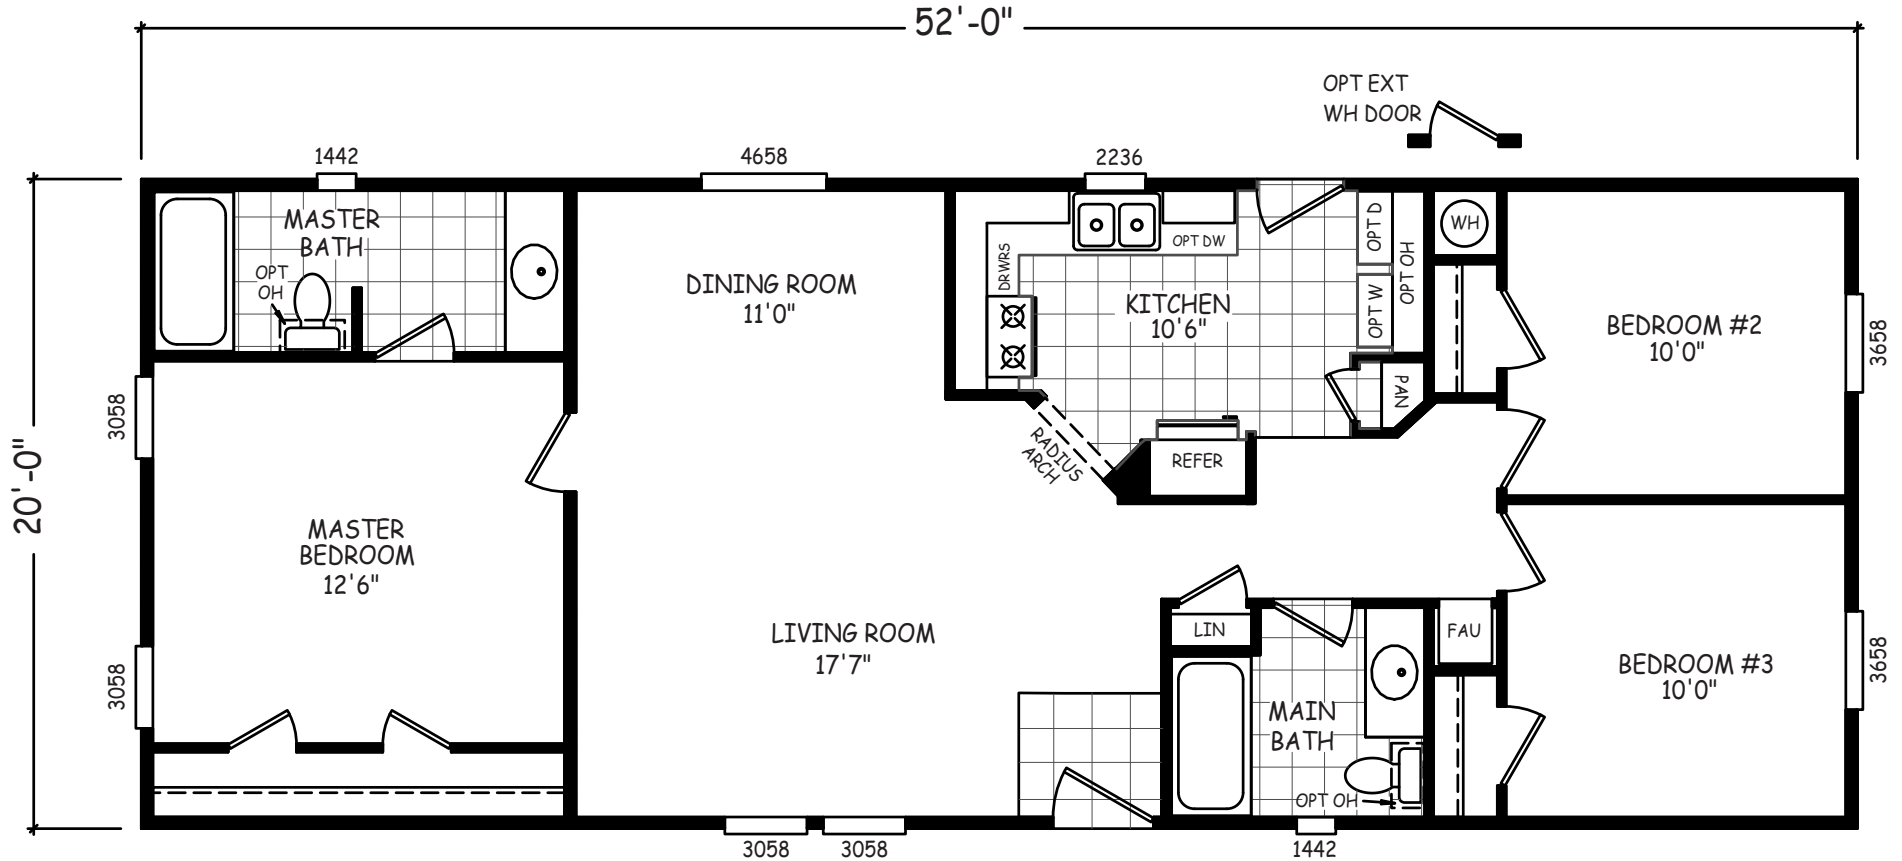

# Armstrong

GS Series

1,040 SQ. FT. (Approximate) 3 Bedrooms, 2 Baths

Last Updated: 11-19-20

**FACTORY SELECT HOMES**  
4890 W. Main St.  
Farmington, NM 87401

**FSMobileHomes.com | 1-800-750-8802**

**IMPORTANT:** Alta Cima Corp reserves the right to modify, cancel or substitute products or features of this event at any time without prior notice or obligation. Pictures and other promotional materials are representative and may depict or contain floor plans, square footages, elevations, options, upgrades, extra design features, decorations, floor coverings, specialty light fixtures, custom paint and wall coverings, window treatments, landscaping, sound and alarm systems, furnishings, appliances, and other designer/decorator features and amenities that are not included as part of the home and/or may not be available at all locations. Home, pricing and community information is subject to change, and homes to prior sale, at any time without notice or obligation. ©2020 Alta Cima Corp. All rights reserved.