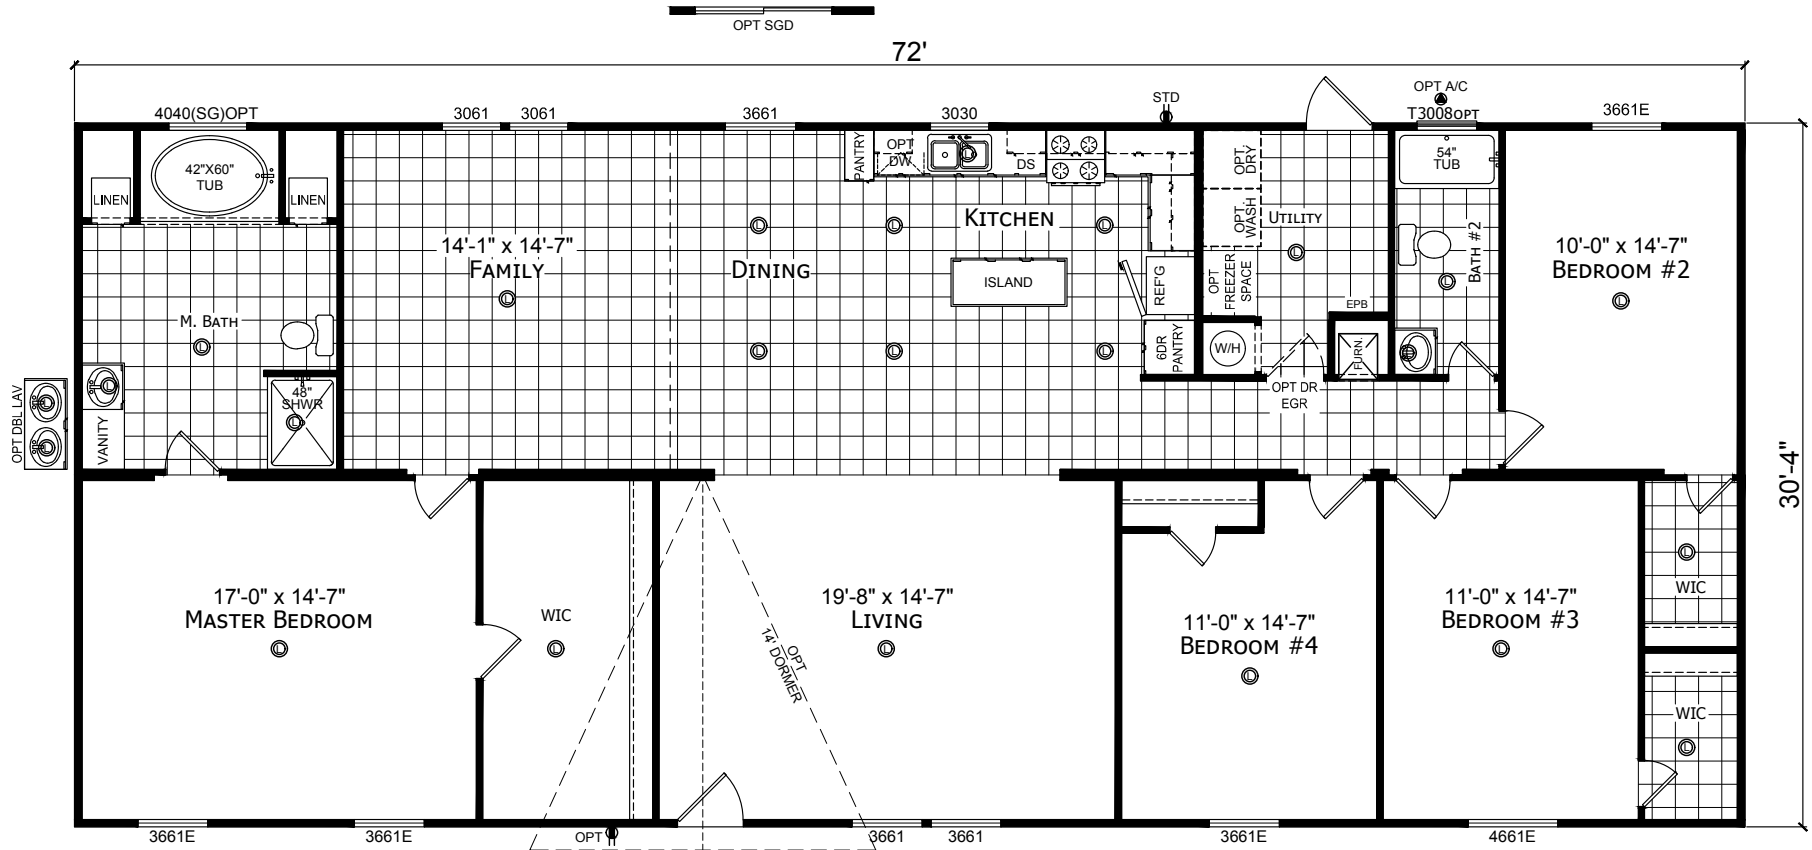

Atwood

Redman Classic Series - Multi Section by Champion Homes | Burleson, TX

2,184 SQ. FT. (Approximate) 4 Bedroom, 2 Bath

Last Updated: 6-14-21

FACTORY SELECT HOMES
4890 W. Main St.
Farmington, NM 87401