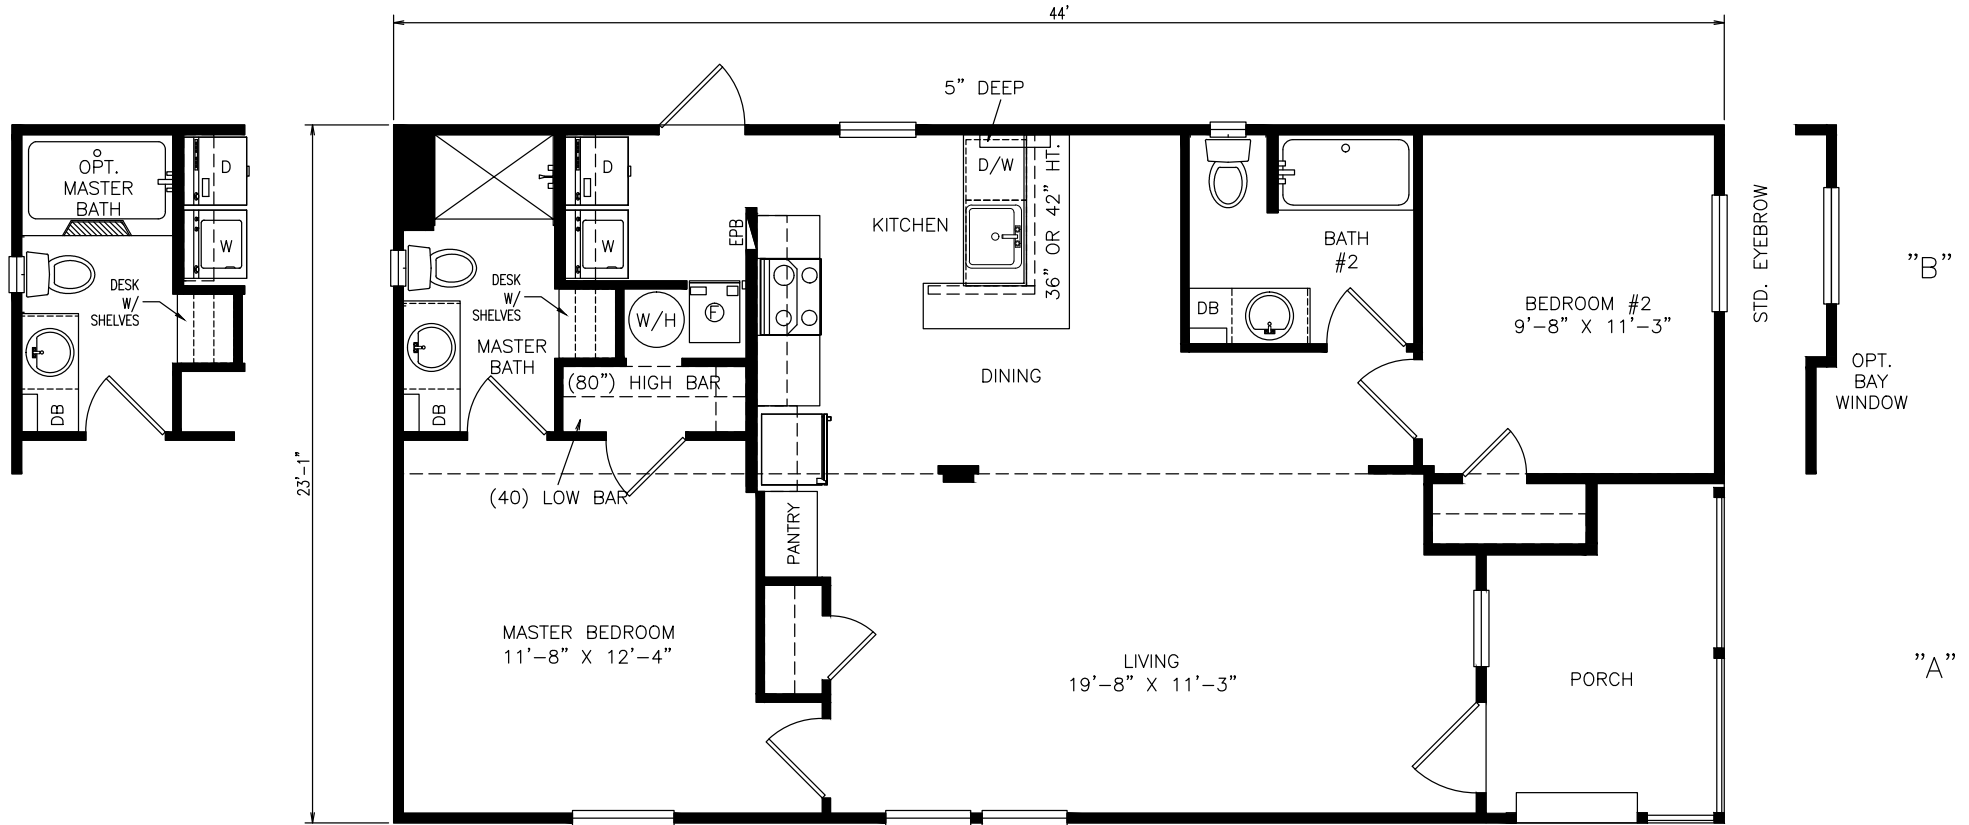

Bacobi

Select Series - Multi Section

1,015 SQ. FT. (Approximate) 2 Bedrooms, 2 Baths

Last Updated: 7-6-21

FACTORY SELECT HOMES
4890 W. Main St.
Farmington, NM 87401

FSMobileHomes.com | 1-800-750-8802

IMPORTANT: Alta Cima Corp reserves the right to modify, cancel or substitute products or features of this event at any time without prior notice or obligation. Pictures and other promotional materials are representative and may depict or contain floor plans, square footages, elevations, options, upgrades, extra design features, decorations, floor coverings, specialty light fixtures, custom paint and wall coverings, window treatments, landscaping, sound and alarm systems, furnishings, appliances, and other designer/decorator features and amenities that are not included as part of the home and/or may not be available at all locations. Home, pricing and community information is subject to change, and homes to prior sale, at any time without notice or obligation. ©2020 Alta Cima Corp. All rights reserved.