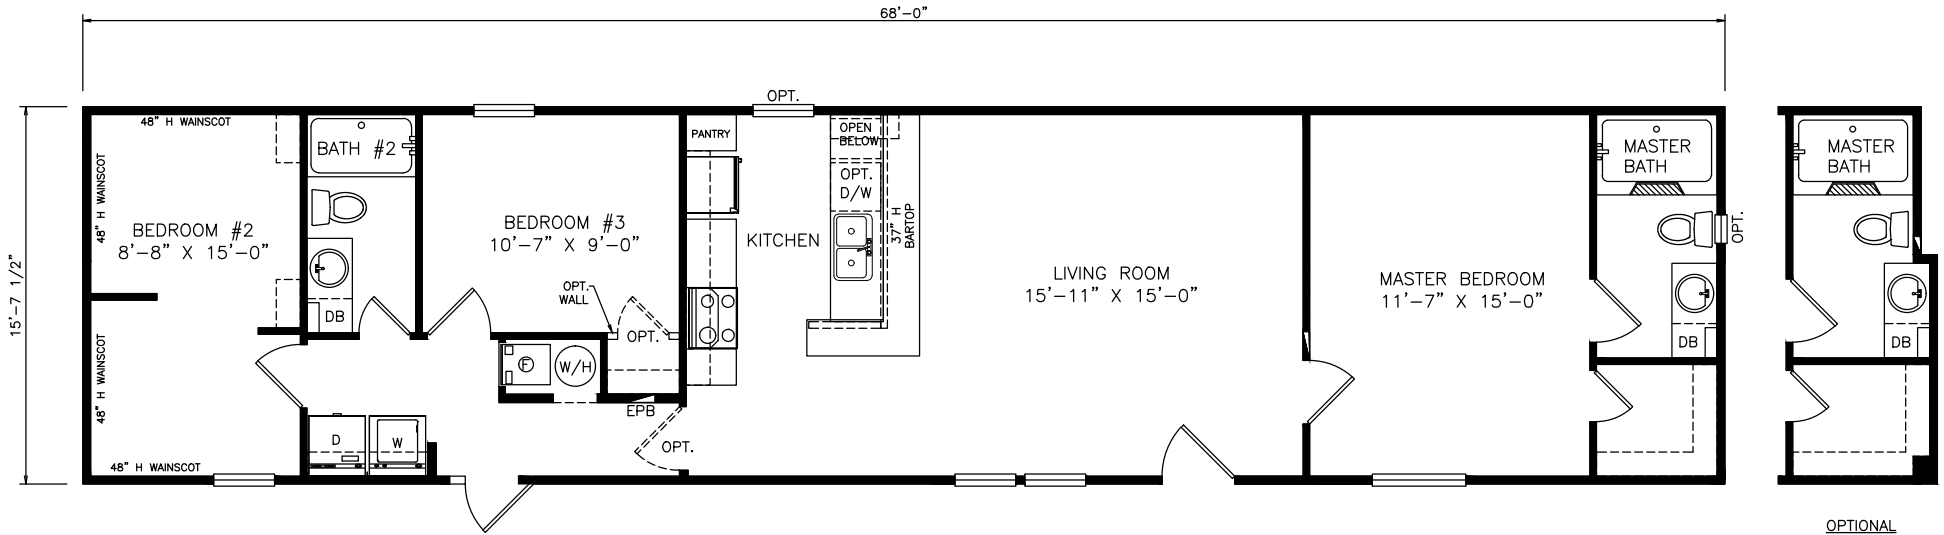

Beech

Heritage Series - Single Section

1,068 SQ. FT. (Approximate) 3 Bedrooms, 2 Baths

Last Updated: 7-7-21

FACTORY SELECT HOMES
4890 W. Main St.
Farmington, NM 87401

FSMobileHomes.com | 1-800-750-8802

IMPORTANT: Alta Cima Corp reserves the right to modify, cancel or substitute products or features of this event at any time without prior notice or obligation. Pictures and other promotional materials are representative and may depict or contain floor plans, square footages, elevations, options, upgrades, extra design features, decorations, floor coverings, specialty light fixtures, custom paint and wall coverings, window treatments, landscaping, sound and alarm systems, furnishings, appliances, and other designer/decorator features and amenities that are not included as part of the home and/or may not be available at all locations. Home, pricing and community information is subject to change, and homes to prior sale, at any time without notice or obligation. ©2020 Alta Cima Corp. All rights reserved.