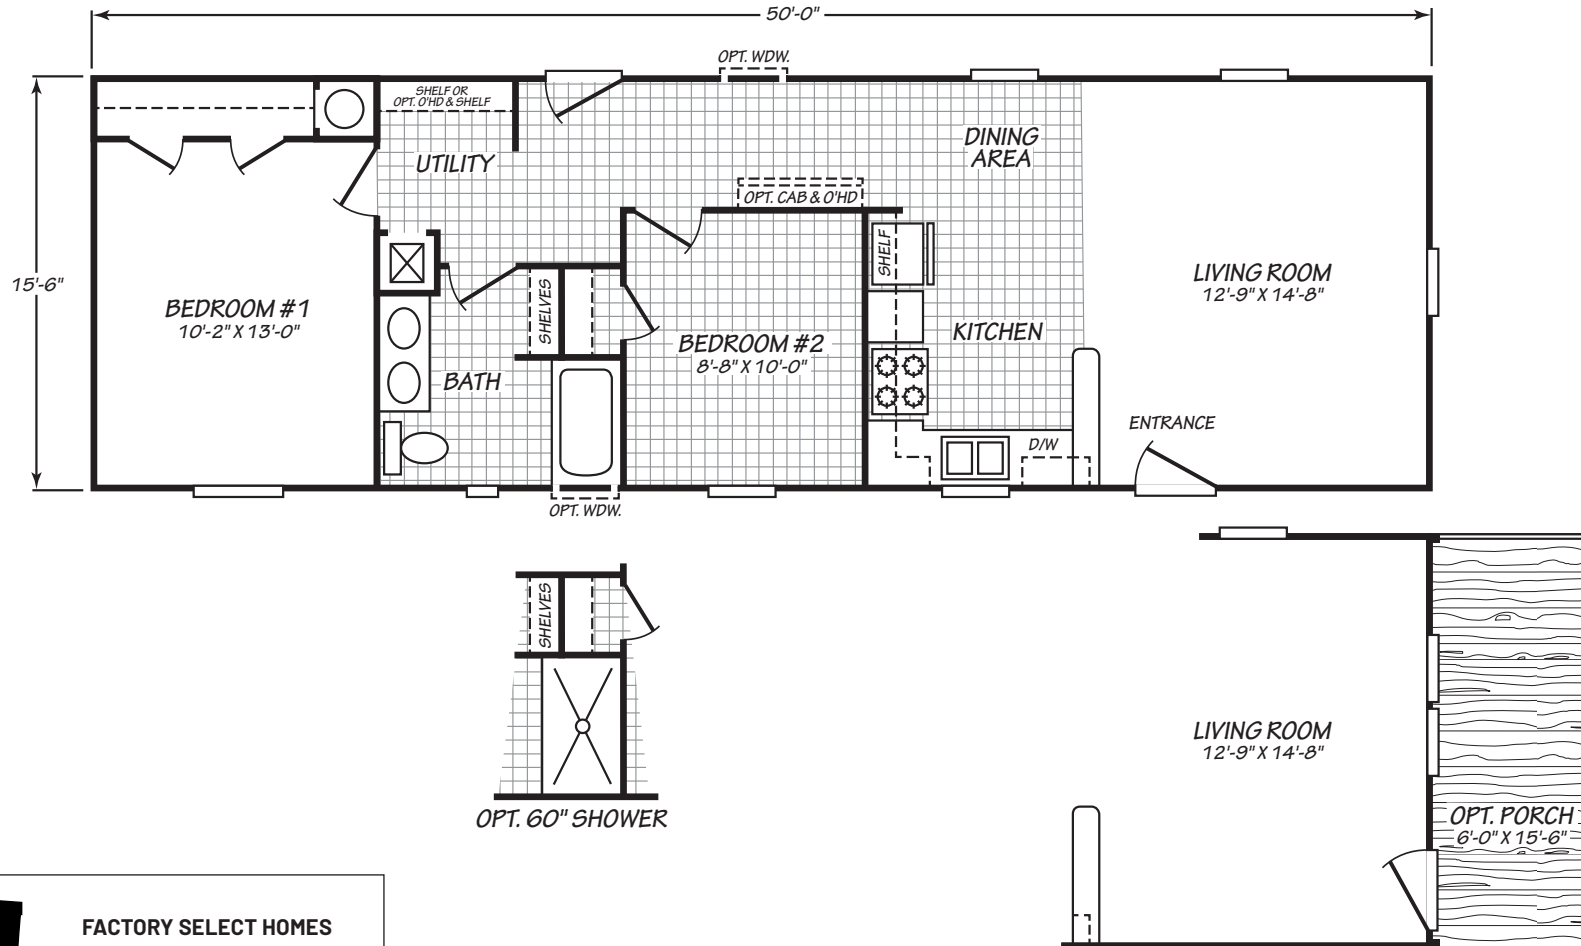

# Bracketville

Landmark Series

775 SQ. FT. (Approximate) 2 Bedroom, 1 Bath

Last Updated: 9-20-23

**FACTORY SELECT HOMES**  
4890 W. Main St.  
Farmington, NM 87401

**FSMobileHomes.com | 1-800-750-8802**

**IMPORTANT:** Alta Cima Corp reserves the right to modify, cancel or substitute products or features of this event at any time without prior notice or obligation. Pictures and other promotional materials are representative and may depict or contain floor plans, square footages, elevations, options, upgrades, extra design features, decorations, floor coverings, specialty light fixtures, custom paint and wall coverings, window treatments, landscaping, sound and alarm systems, furnishings, appliances, and other designer/decorator features and amenities that are not included as part of the home and/or may not be available at all locations. Home, pricing and community information is subject to change, and homes to prior sale, at any time without notice or obligation. ©2020 Alta Cima Corp. All rights reserved.