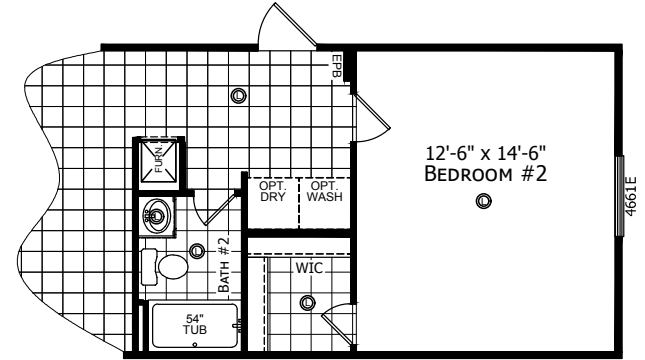

Brandenburg

Select Series - Single Section by Champion Homes | Burleson, TX

1,153 SQ. FT. (Approximate) 3 Bedroom, 2 Bath

Last Updated: 6-14-21

FACTORY SELECT HOMES
4890 W. Main St.
Farmington, NM 87401

FSMobileHomes.com | 1-800-750-8802