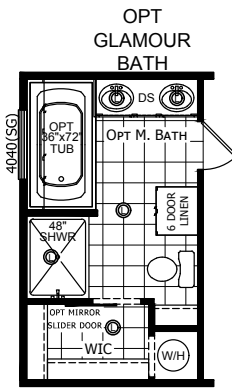

Brandenburg

Select Series - Single Section by Champion Homes | Burleson, TX

1,153 SQ. FT. (Approximate) 3 Bedroom, 2 Bath

Last Updated: 6-14-21

FACTORY SELECT HOMES
4890 W. Main St.
Farmington, NM 87401

FSMobileHomes.com | 1-800-750-8802