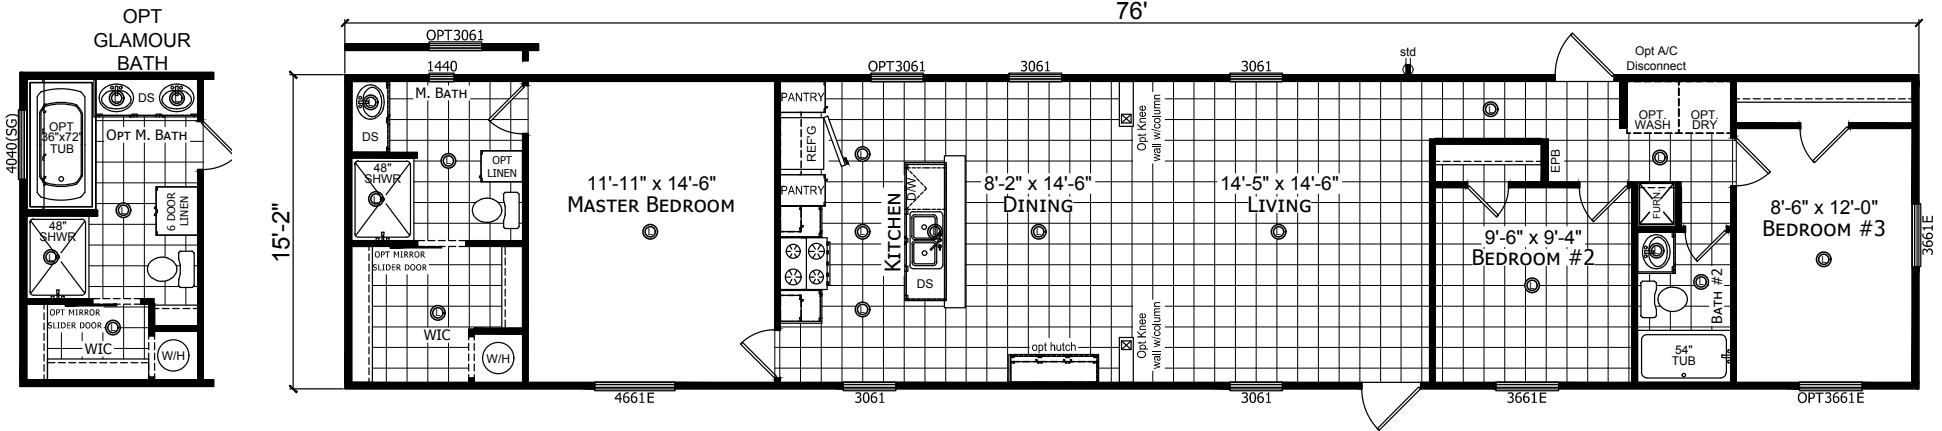

Brandenburg

Select Series - Single Section by Champion Homes | Burleson, TX

1,153 SQ. FT. (Approximate) 3 Bedroom, 2 Bath

Last Updated: 6-14-21

FACTORY SELECT HOMES
4890 W. Main St.
Farmington, NM 87401

FSMobileHomes.com | 1-800-750-8802