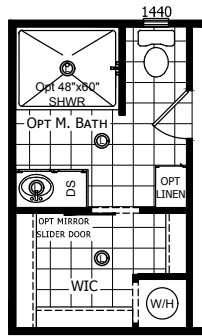

Brandenburg

Select Series - Single Section by Champion Homes | Burleson, TX

1,153 SQ. FT. (Approximate) 3 Bedroom, 2 Bath

Last Updated: 6-14-21

FACTORY SELECT HOMES
4890 W. Main St.
Farmington, NM 87401

FSMobileHomes.com | 1-800-750-8802